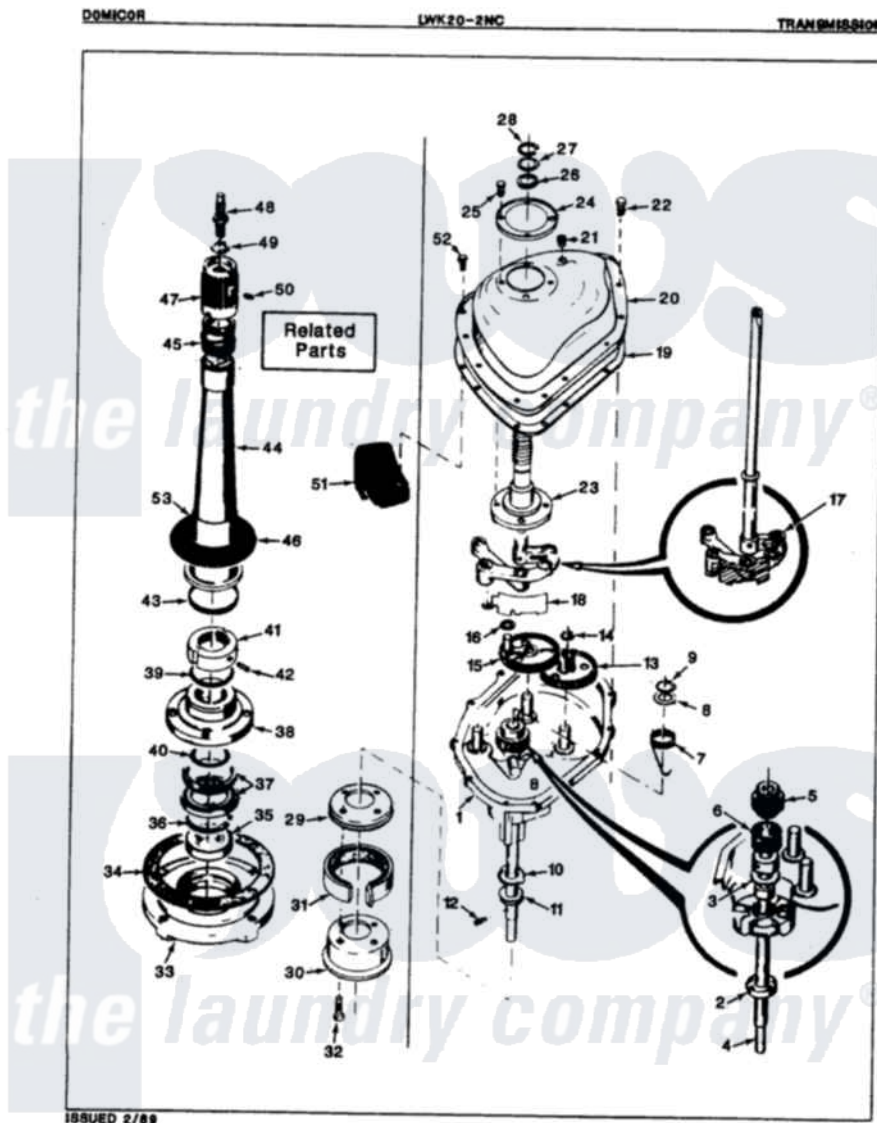

# Norge LWK202NC 04 - TRANSMISSION (ORIG. REV. A)

Norge Residential Norge LWK202NC Washer Parts Parts Diagram 04 - TRANSMISSION (ORIG. REV. A)  
 Click on the part number to view part

Item	Original Part Number	Replaced By	Status	Part Description
1	33-9986		Not Available	TRANSM HOUSING
2	33-9208		Not Available	SEAL
3	25-7274		Not Available	WASHER, STEEL
"	33-9023N		Not Available	CLUTCH ASM
4	33-9022		Not Available	DRIVE SHAFT
5	33-6115		Not Available	DRIVE PINION
6	33-3195		Not Available	SPRING
7	<a href="#">33-6463</a>			Spring
8	25-7415		Not Available	WASHER, FLAT
9	25-7173		Not Available	25-7708
10	33-9217		Not Available	THRUST WASHER
11	<a href="#">33-4944</a>			Bearing
12	25-6120		Not Available	PIN
13	33-3228	<a href="#">35-0547</a>		Cluster Gear
14	25-7175	<a href="#">25-7933</a>		Ring, Retaining
15	33-5910		Not Available	GEAR CRANK