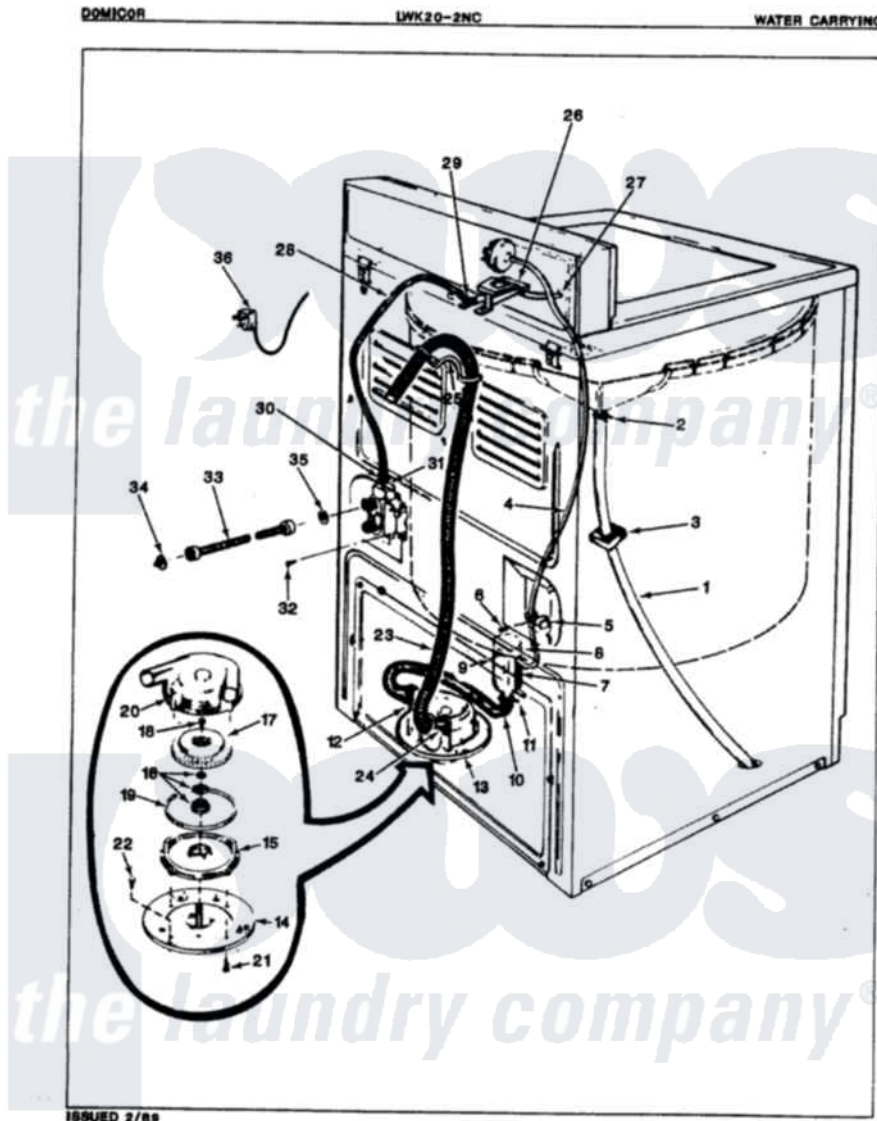

Norge LWK202NC 06 - WATER CARRYING (ORIG. REV. A)

ISSUED 2/88

Norge Residential Norge LWK202NC Washer Parts Parts Diagram 06 - WATER CARRYING (ORIG. REV. A)
 Click on the part number to view part

| Item | Original Part Number | Replaced By | Status | Part Description |
|------|-------------------------|-------------------------|---------------|-------------------------------|
| 1 | 35-0059 | | Not Available | OVERFLOW HOSE |
| 2 | 25-6057 | | Not Available | HOSE CLAMP |
| 3 | 33-1389 | | Not Available | INSULATION |
| 4 | 33-4090 | | Not Available | HOSE |
| " | 25-7796 | 596669 | | Clamp, Manifold |
| 5 | 33-6099 | | | Clamp |
| 6 | W10124350 | | Not Available | NOT REQUIRED PART OR SEE NOTE |
| 7 | 33-7314 | | | Sump Assembly |
| 8 | 33-3633 | | Not Available | HOSE |
| 9 | 25-7003 | | | Clamp |
| 10 | 33-6091 | | | Hose |
| 12 | 25-6055 | | Not Available | HOSE CLAMP |
| 13 | 35-1069 | 35-6467 | | Pump Assem |
| " | 35-0008 | 35-6467 | | Pump Assem |
| 14 | 33-6035 | | Not Available | PLATE & PULLEY ASSY. |
| 15 | 33-6029 | 35-6467 | | Pump Assem |