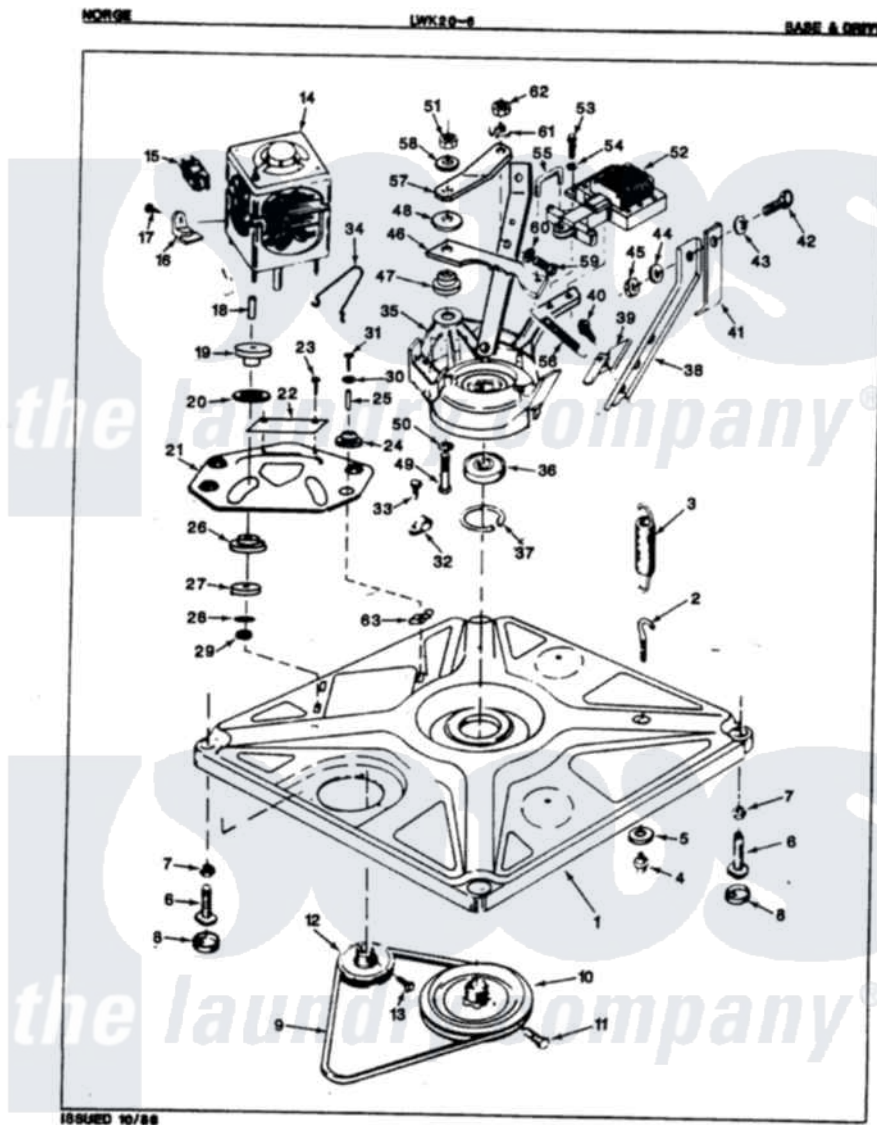

Norge LWK206A 01 - BASE & DRIVE (ORIG. REV. A)

Norge Residential Norge LWK206A Washer Parts Parts Diagram 01 - BASE & DRIVE (ORIG. REV. A)
 Click on the part number to view part

Item	Original Part Number	Replaced By	Status	Part Description
1	35-0058			Base Assembly
2	25-7365			Eye Bolt
3	33-9553		Not Available	SPRING
4	25-7362			Anchor Nut
6	35-0771			Leveling Leg
"	33-0679	35-0771		Leveling Leg
7	25-7032	25-7915		Hex Nut
8	34-0062	25001119		Foot And Pad Assembly
9	35-0465		Not Available	DRIVE BELT
10	33-9374		Not Available	DRIVE PULLEY
11	25-7361		Not Available	SET SCREW
12	33-9952		Not Available	MOTOR PULLEY
13	25-7117			Set Screw
14	LA-1010			Motor Kit
15	33-9969		Not Available	MOTOR SWTCH (2-SPD 3/4 HP/GE)
"	33-9968	LA-1010		Motor Kit