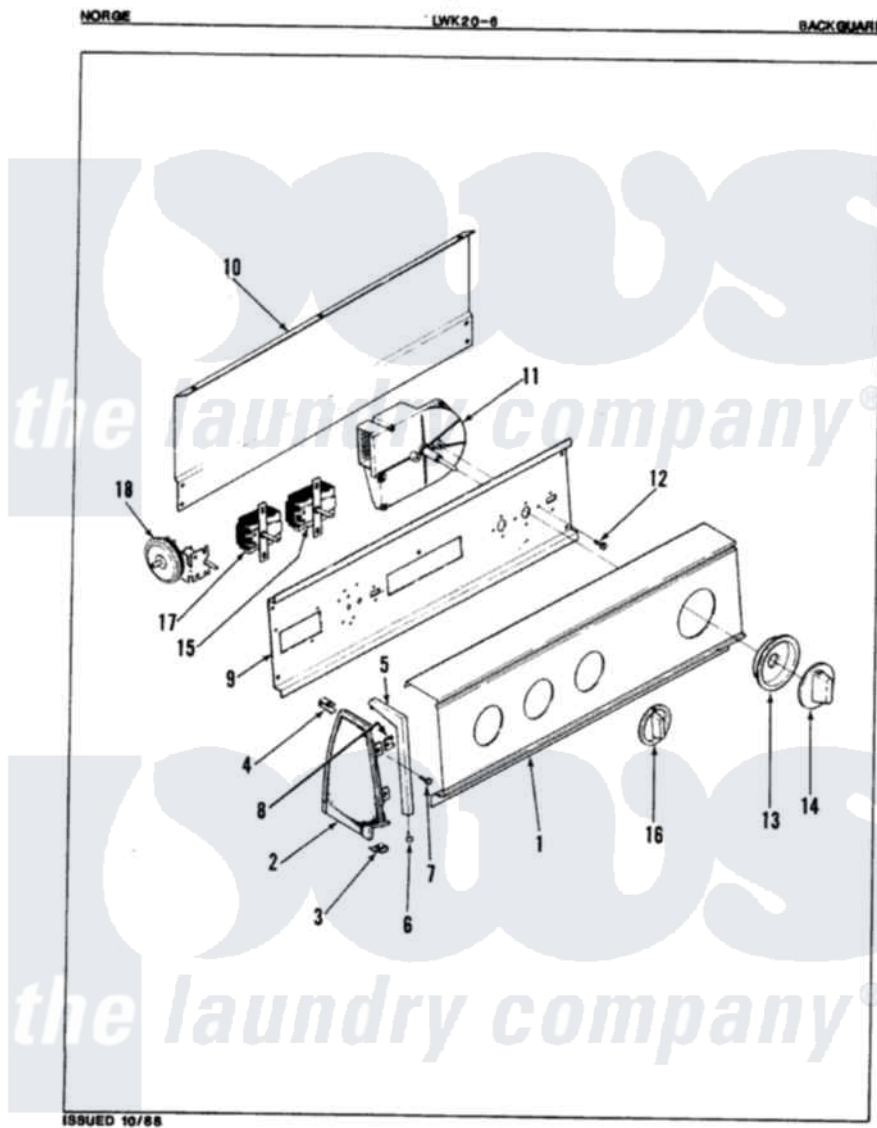

# Norge LWK206A 02 - CONTROL PANEL (ORIG. REV. A)

Norge [Residential Norge LWK206A Washer Parts](#) Parts Diagram 02 - CONTROL PANEL (ORIG. REV. A)  
 Click on the part number to view part

Item	Original Part Number	Replaced By	Status	Part Description
1	25-7649	<a href="#">910187</a>		Screw
"	35-1001		Not Available	CONTROL PANEL
"	<a href="#">25-7702</a>			Speedclip, End Cap To Control Panel
2	<a href="#">53-0265</a>			LH Endcap
"	<a href="#">53-0264</a>			RH Endcap
3	34-9487		Not Available	PLATE, REINFORCEMENT
"	25-7697	<a href="#">25-2219</a>		Screw
"	<a href="#">25-7851</a>			Speedclip, End Cap To Top
4	25-7435	<a href="#">33002917</a>		Screw, No.10-16
"	<a href="#">25-7852</a>			Speedclip, Rr Shld To End Cap
5	53-0278		Not Available	TRIM, END CAP (LT)
"	53-0277		Not Available	TRIM, END CAP (RT)
6	<a href="#">25-7760</a>			Screw
7	25-3092	<a href="#">90767</a>		Screw, 8A X 3/8 HeX Washer Head Tapping

8	<a href="#">25-7702</a>		Speedclip, End Cap To Control Panel
9	53-0365	<a href="#">53-1676</a>	Shield, Control
10	25-3092	<a href="#">90767</a>	Screw, 8A X 3/8 HeX Washer Head Tapping
"	<a href="#">25-3457</a>		Screw, Sems
"	25-7853	<a href="#">25-7933</a>	Ring, Retaining
"	53-0268	<a href="#">21001460</a>	Shield, Rear
11	<a href="#">35-0728</a>		Timer
"	<a href="#">35-0116</a>		Timer Motor 3/5 RPM
12	25-0088	<a href="#">489483</a>	Screw 10-32 X 1/2
13	35-0180	<a href="#">12500058</a>	Knob Ski
14	35-0498	<a href="#">12500058</a>	Knob Ski
15	35-0114	Not Available	TEMP SWITCH
"	25-3092	<a href="#">90767</a>	Screw, 8A X 3/8 HeX Washer Head Tapping
16	35-0168	Not Available	SELECTOR KNOB
17	25-3092	<a href="#">90767</a>	Screw, 8A X 3/8 HeX Washer Head Tapping
"	35-0162	Not Available	ROTARY SWITCH
18	25-3092	<a href="#">90767</a>	Screw, 8A X 3/8 HeX Washer Head Tapping
"	<a href="#">35-0782</a>		Pressure Switch