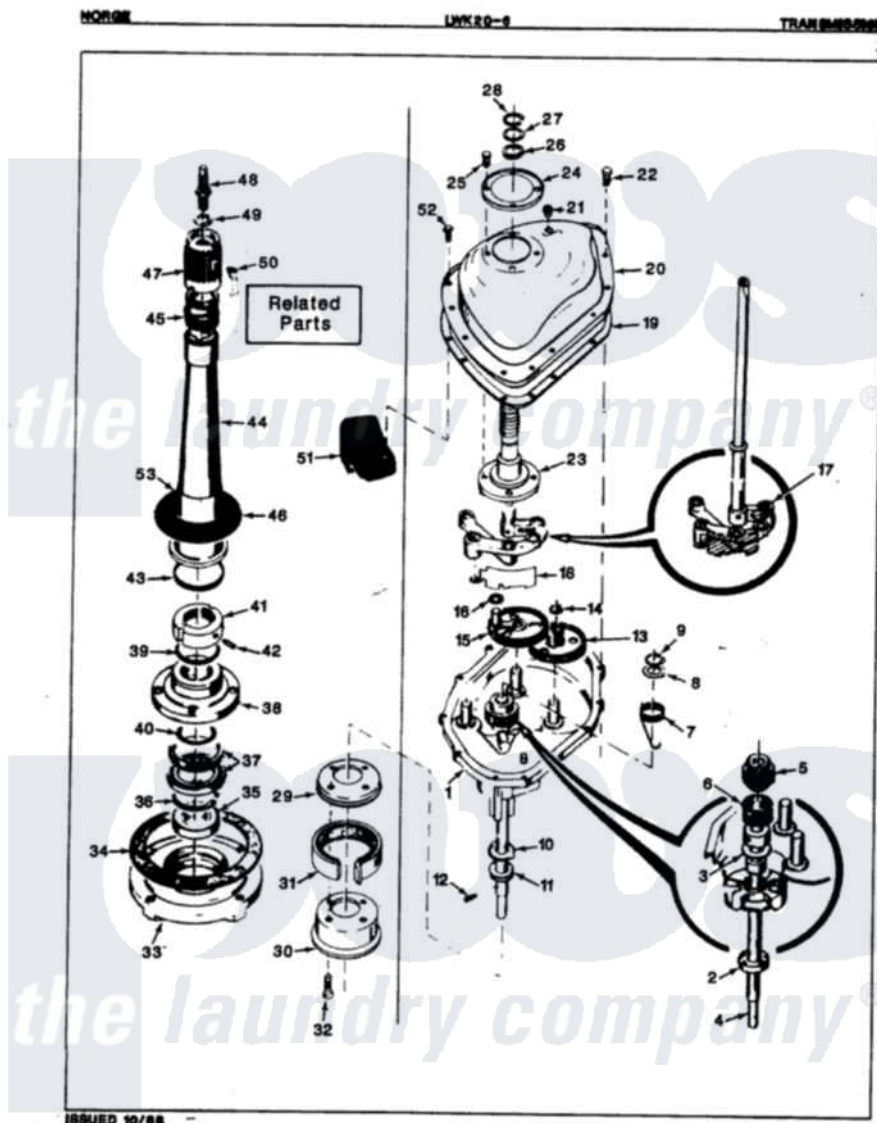

Norge LWK206A 03 - TRANSMISSION (ORIG. REV. A)

Norge Residential Norge LWK206A Washer Parts Parts Diagram 03 - TRANSMISSION (ORIG. REV. A)
 Click on the part number to view part

Item	Original Part Number	Replaced By	Status	Part Description
1	33-9986		Not Available	TRANSM HOUSING
2	33-9208		Not Available	SEAL
3	25-7274		Not Available	WASHER, STEEL
"	33-9023N		Not Available	CLUTCH ASM
4	33-9022		Not Available	DRIVE SHAFT
5	33-6115		Not Available	DRIVE PINION
6	33-3195		Not Available	SPRING
7	33-6114	33-6463		Spring
8	25-7415		Not Available	WASHER, FLAT
9	25-7847			Ring, Retaining
10	33-9217		Not Available	THRUST WASHER
11	33-4944			Bearing
12	25-6120		Not Available	PIN
13	35-0547			Cluster Gear
14	25-7853	25-7933		Ring, Retaining
15	33-5910		Not Available	GEAR CRANK