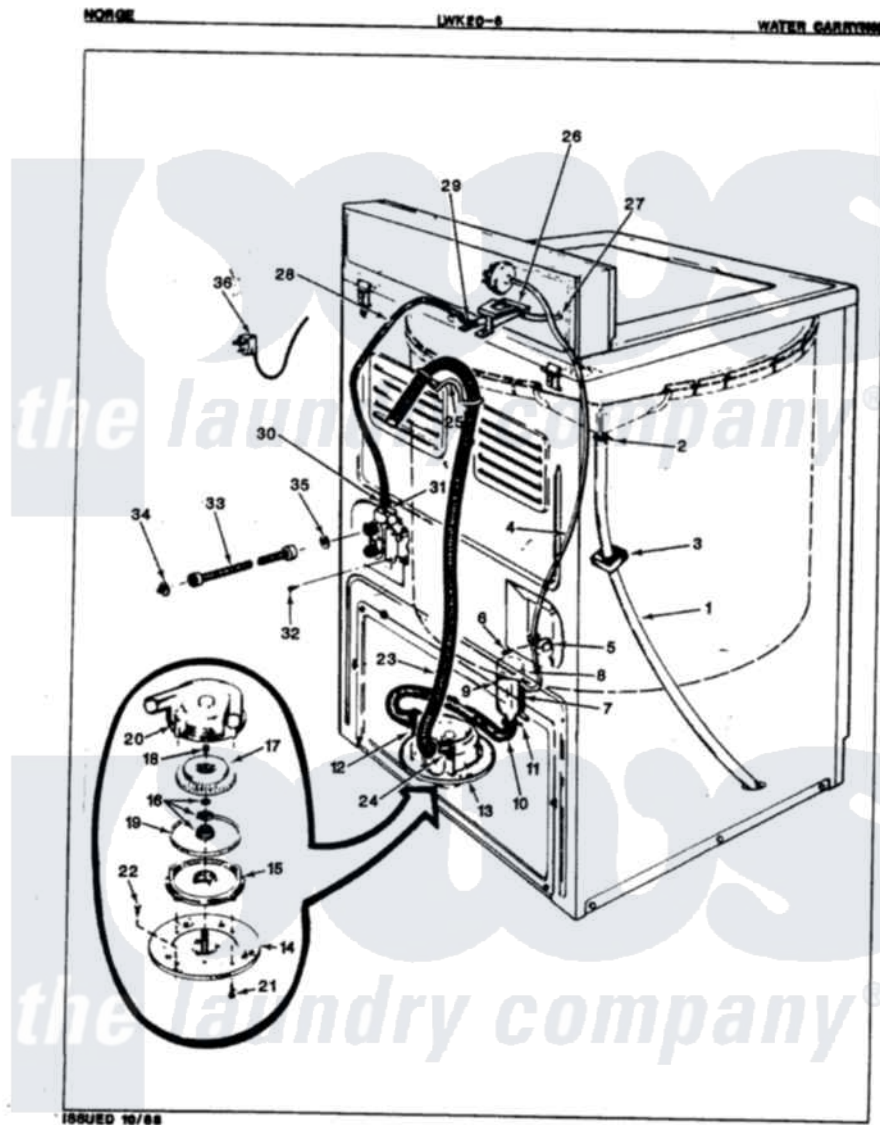

Norge LWK206A 05 - WATER CARRYING (ORIG. REV. A)

Norge Residential Norge LWK206A Washer Parts Parts Diagram 05 - WATER CARRYING (ORIG. REV. A)
 Click on the part number to view part

Item	Original Part Number	Replaced By	Status	Part Description
1	35-0059		Not Available	OVERFLOW HOSE
2	25-6057		Not Available	HOSE CLAMP
3	35-0706		Not Available	PAD, FOAM
4	25-7796	596669		Clamp, Manifold
"	33-4090		Not Available	HOSE
5	33-6099			Clamp
6	W10124350		Not Available	NOT REQUIRED PART OR SEE NOTE
7	33-7314			Sump Assembly
8	33-3633		Not Available	HOSE
9	25-7003			Clamp
10	33-6091			Hose
11	25-6066		Not Available	HOSE CLAMP
12	25-6055		Not Available	HOSE CLAMP
13	35-1069	35-6467		Pump Assem
"	35-0008	35-6467		Pump Assem
14	33-6035		Not Available	PLATE & PULLEY ASSY.

15	33-6029	35-6467	Pump Assem
16	35-0707		Seal, Seat And "O" Ring
17	35-0010		Impeller
18	25-7418	33001178	Back, Tumbler
19	33-6032		Gasket
20	35-0009		Pump Housing
21	25-7405	3196164	Screw
22	25-7419	Not Available	SCREW
23	25-7048		Washer
"	33-9535	211704	Hose, Drain
24	33-9536		Hose Adapter
"	25-7881	285655	Clamp, Hose
25	25-7797	285655	Clamp, Hose
"	33-9537	22003814	Retainer, Drain Hose
26	33-8057	Not Available	PLASTIC NUT
"	25-3092	90767	Screw, 8A X 3/8 HeX Washer Head Tapping
"	25-7086	Y0308025	Washer, Stainless Steel
"	33-9830	Not Available	INLET FLUME
27	33-6038	Not Available	FLUME EXT
28	35-0541	Not Available	WATR INLET HOSE
29	25-7867	596669	Clamp, Manifold
30	25-7866	489503	Clamp
31	33-7058	Not Available	SUB 36-1456
"	35-0085	35-2374N	Valve, Water
32	25-7851		Speedclip, End Cap To Top
33	33-7891	89503	Hose-Inlet
34	33-7313	33-4264N	Strainer And Washer Kit
35	25-7048		Washer
36	33-8304	Not Available	MANUAL, USE & CARE
"	35-0680	Not Available	CORD, POWER