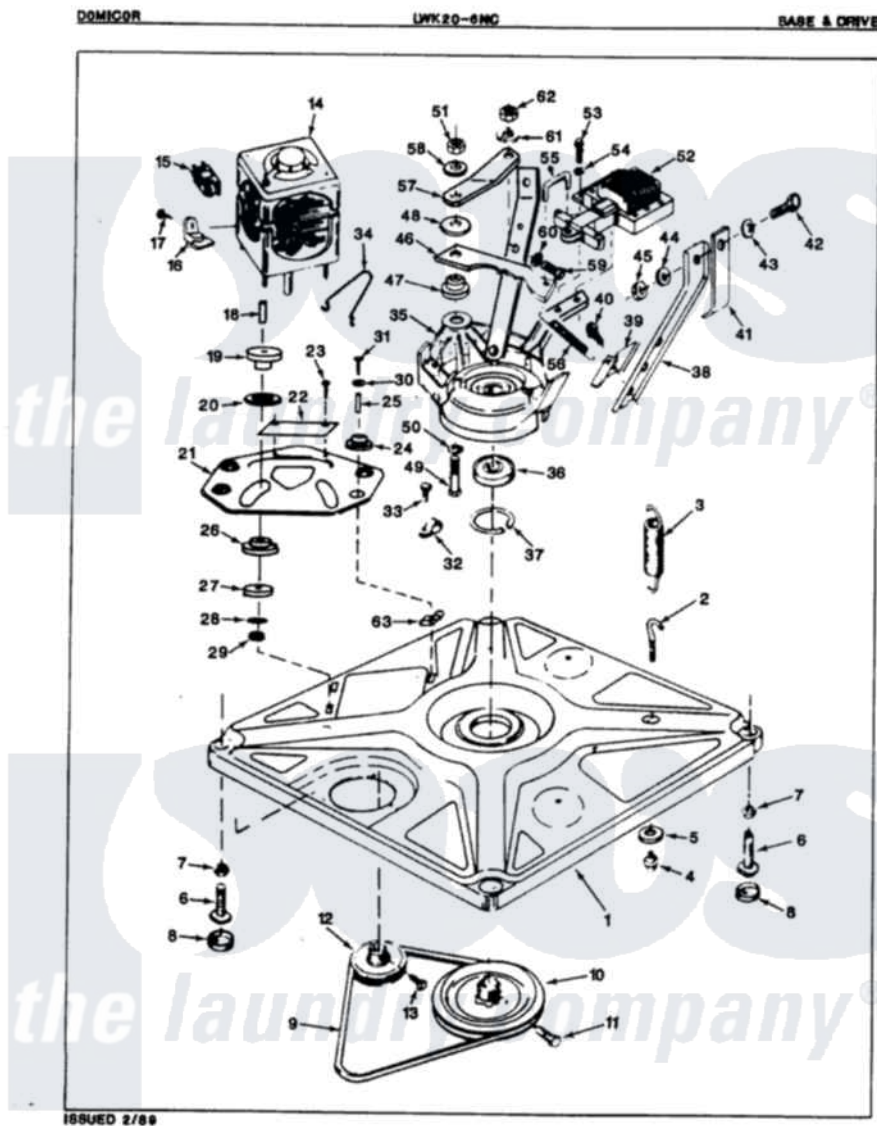

Norge LWK206AC 01 - BASE & DRIVE (ORIG. REV. A)

Norge Residential Norge LWK206AC Washer Parts Parts Diagram 01 - BASE & DRIVE (ORIG. REV. A)
 Click on the part number to view part

Item	Original Part Number	Replaced By	Status	Part Description
1	35-0058			Base Assembly
2	25-7365			Eye Bolt
3	33-9553		Not Available	SPRING
4	25-7362			Anchor Nut
5	25-7727		Not Available	FLAT WASHER
6	35-0771			Leveling Leg
"	33-0679	35-0771		Leveling Leg
7	25-7032	25-7915		Hex Nut
8	34-0062	25001119		Foot And Pad Assembly
9	35-0465		Not Available	DRIVE BELT
10	33-9374		Not Available	DRIVE PULLEY
11	25-7361		Not Available	SET SCREW
12	33-9952		Not Available	MOTOR PULLEY
13	25-7117			Set Screw
14	LA-1010			Motor Kit
15	33-9969		Not Available	MOTOR SWTCH (2-SPD 3/4 HP/GE)