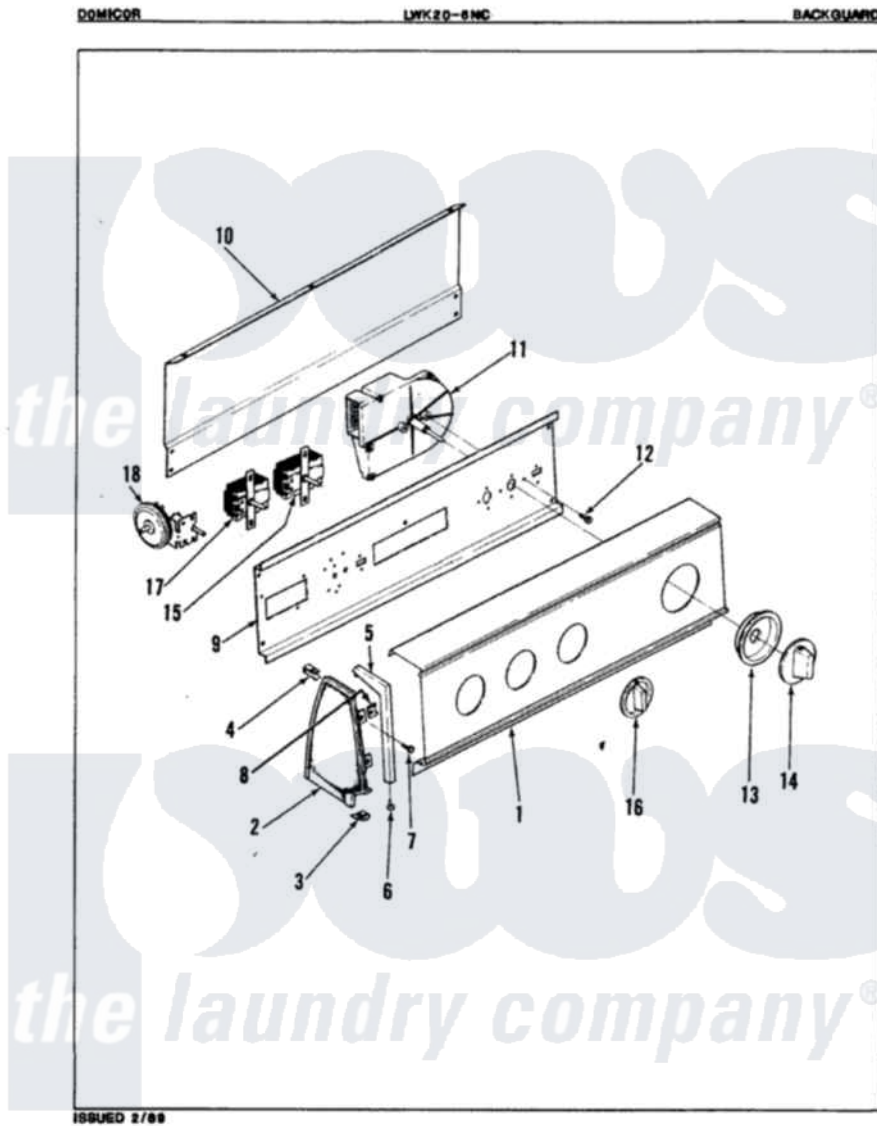

Norge LWK206AC 02 - CONTROL PANEL (ORIG. REV. A)

Norge Residential Norge LWK206AC Washer Parts Parts Diagram 02 - CONTROL PANEL (ORIG. REV. A)
 Click on the part number to view part

Item	Original Part Number	Replaced By	Status	Part Description
1	25-7649	910187		Screw
"	35-1001		Not Available	CONTROL PANEL
"	25-7702			Speedclip, End Cap To Control Panel
2	53-0265			LH Endcap
"	53-0264			RH Endcap
3	34-9487		Not Available	PLATE, REINFORCEMENT
"	25-7697	25-2219		Screw
"	25-7851			Speedclip, End Cap To Top
4	25-7435	33002917		Screw, No.10-16
"	25-7852			Speedclip, Rr Shld To End Cap
5	53-0278		Not Available	TRIM, END CAP (LT)
"	53-0277		Not Available	TRIM, END CAP (RT)
6	25-7760			Screw
7	25-3092	90767		Screw, 8A X 3/8 HeX Washer Head Tapping

8	25-7702		Speedclip, End Cap To Control Panel
9	53-0365	53-1676	Shield, Control
10	25-3092	90767	Screw, 8A X 3/8 HeX Washer Head Tapping
"	25-3457		Screw, Sems
"	25-7853	25-7933	Ring, Retaining
"	53-0268	21001460	Shield, Rear
11	35-0728		Timer
"	35-0116		Timer Motor 3/5 RPM
12	25-0088	489483	Screw 10-32 X 1/2
13	35-0180	12500058	Knob Ski
14	35-0498	12500058	Knob Ski
15	35-0114	Not Available	TEMP SWITCH
"	25-3092	90767	Screw, 8A X 3/8 HeX Washer Head Tapping
16	35-0168	Not Available	SELECTOR KNOB
17	25-3092	90767	Screw, 8A X 3/8 HeX Washer Head Tapping
"	35-0162	Not Available	ROTARY SWITCH
18	25-3092	90767	Screw, 8A X 3/8 HeX Washer Head Tapping
"	35-0782		Pressure Switch