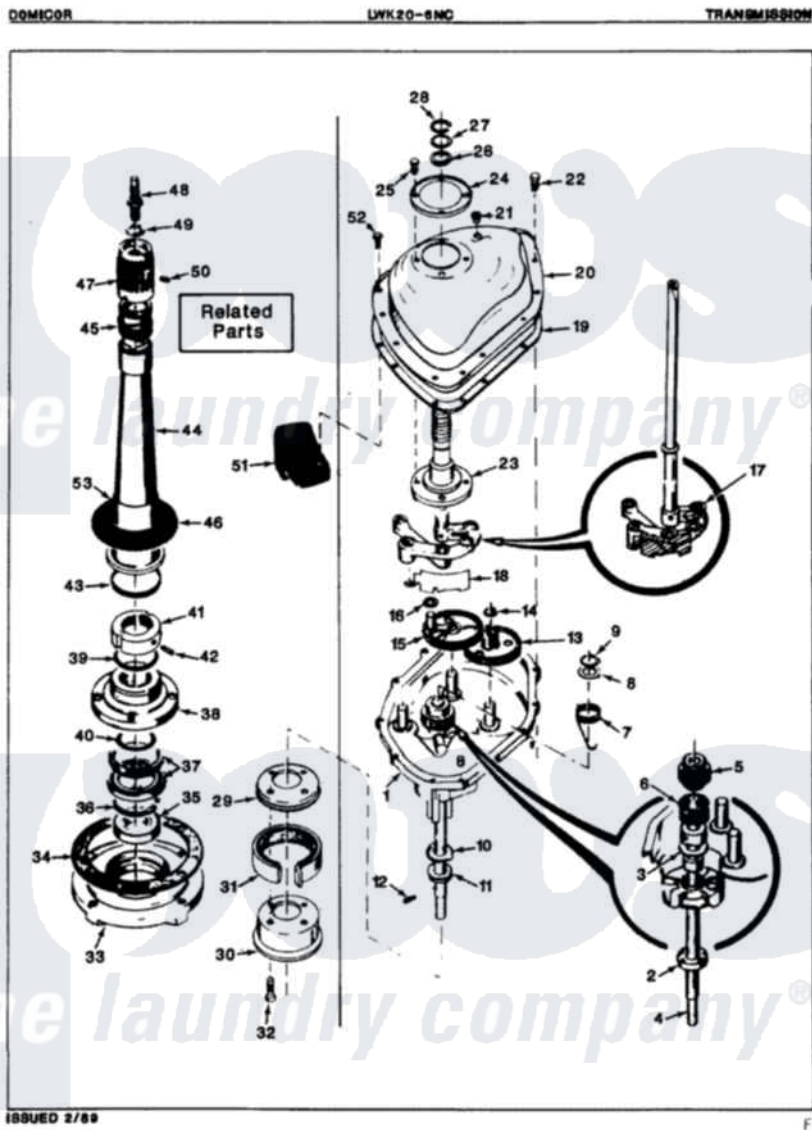

Norge LWK206AC 03 - TRANSMISSION (ORIG. REV. A)

Norge Residential Norge LWK206AC Washer Parts Parts Diagram 03 - TRANSMISSION (ORIG. REV. A)
 Click on the part number to view part

Item	Original Part Number	Replaced By	Status	Part Description
1	33-9986		Not Available	TRANSM HOUSING
2	33-9208		Not Available	SEAL
3	25-7274		Not Available	WASHER, STEEL
4	33-9022		Not Available	DRIVE SHAFT
5	33-6115		Not Available	DRIVE PINION
6	33-3195		Not Available	SPRING
7	33-6114	33-6463		Spring
8	25-7415		Not Available	WASHER, FLAT
9	25-7847			Ring, Retaining
10	33-9217		Not Available	THRUST WASHER
11	33-4944			Bearing
12	25-6120		Not Available	PIN
13	35-0547			Cluster Gear
14	25-7853	25-7933		Ring, Retaining
15	33-5910		Not Available	GEAR CRANK
16	25-7091			Thrust Washer