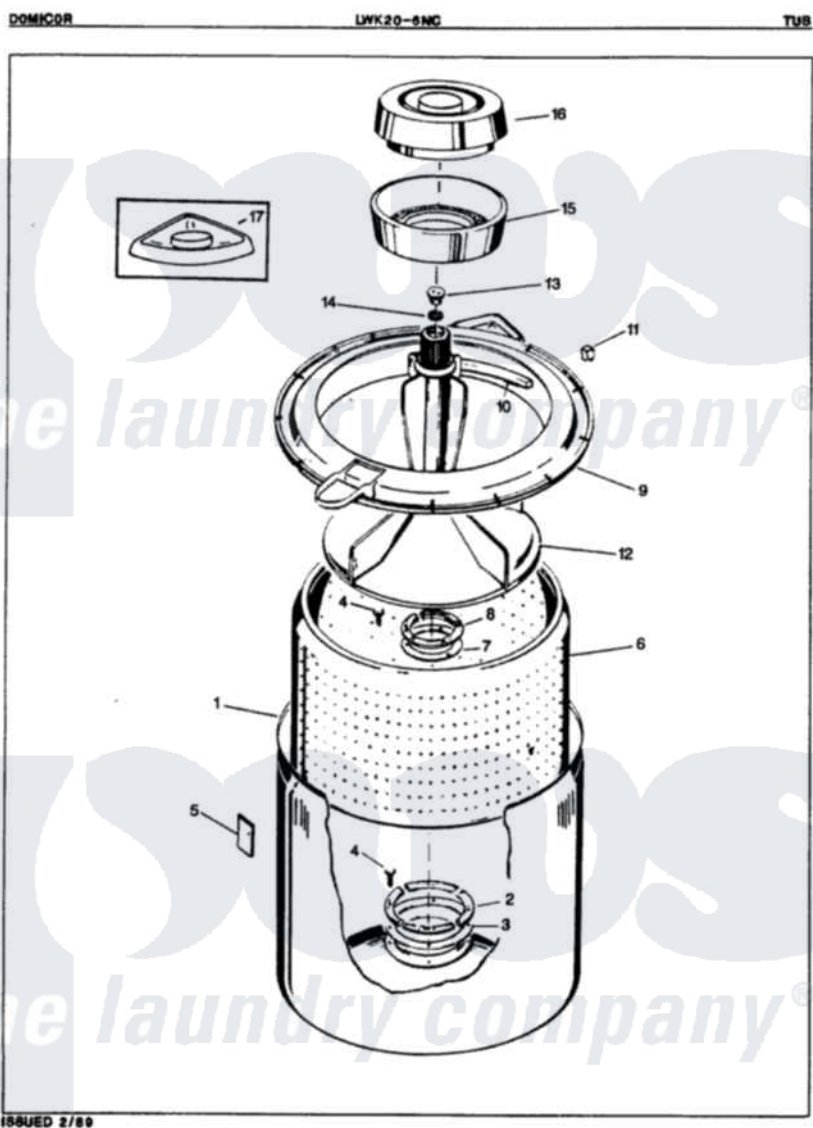

# Norge LWK206AC 04 - TUB (ORIG. REV. A)

Norge Residential Norge LWK206AC Washer Parts Parts Diagram 04 - TUB (ORIG. REV. A)  
 Click on the part number to view part

Item	Original Part Number	Replaced By	Status	Part Description
1	33-9392		Not Available	TUB ASSEMBLY
2	33-8800	<a href="#">33-8800K</a>		Plate
3	<a href="#">33-6905</a>			Gasket
4	25-7783	<a href="#">4356852</a>		Screw
5	<a href="#">35-0538</a>			Pad
6	35-0004		Not Available	BASKET ASM
7	<a href="#">33-8959</a>			Gasket
8	33-8799		Not Available	REINF PLATE
9	35-0537	<a href="#">35-0993</a>		Tub Top
10	<a href="#">33-3055</a>			Gasket
11	<a href="#">25-7748</a>			Clip
12	35-0049		Not Available	AGITATOR
13	<a href="#">33-6241</a>			Cap
14	<a href="#">25-7330</a>			Rubber Washer
15	33-9888		Not Available	LINT FILTER
16	33-9827	<a href="#">35-2550</a>		Dispenser, Rinse