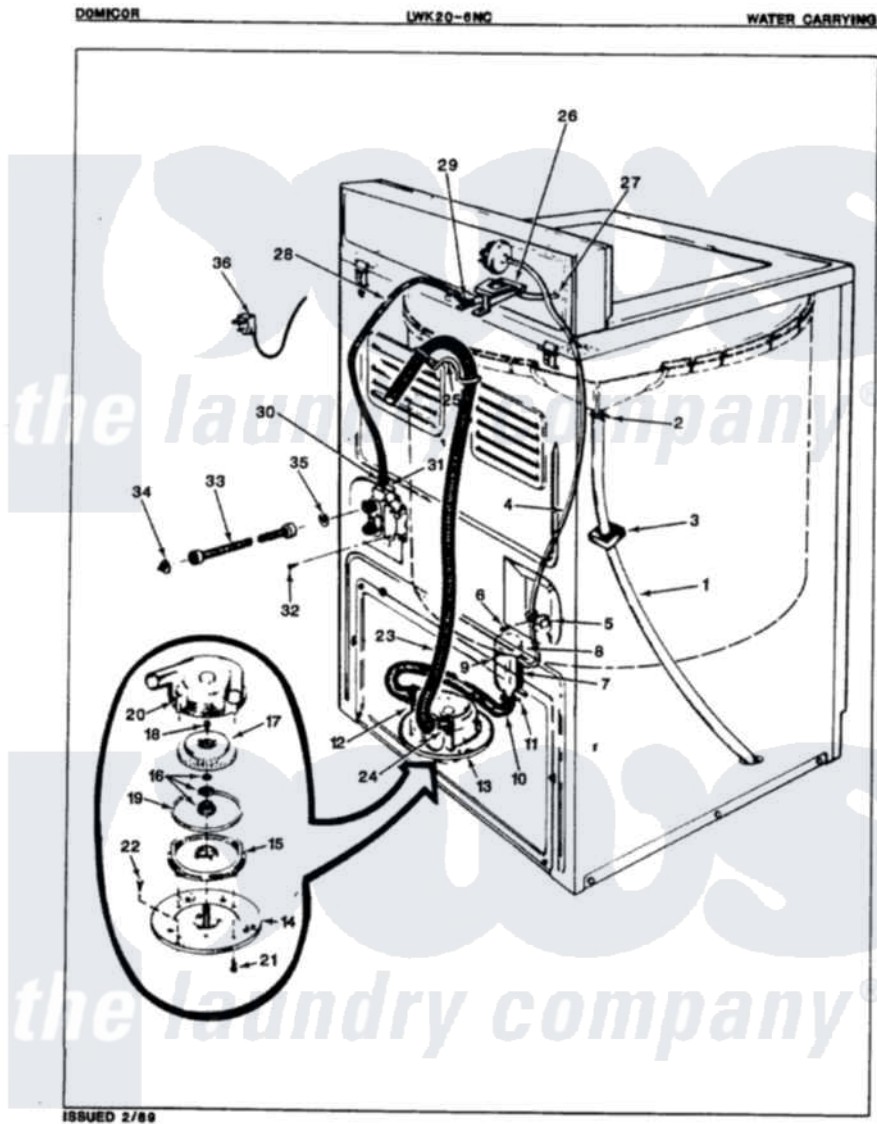

# Norge LWK206AC 05 - WATER CARRYING (ORIG. REV. A)

Norge Residential Norge LWK206AC Washer Parts Parts Diagram 05 - WATER CARRYING (ORIG. REV. A)  
 Click on the part number to view part

Item	Original Part Number	Replaced By	Status	Part Description
1	35-0059		Not Available	OVERFLOW HOSE
2	25-6057		Not Available	HOSE CLAMP
3	35-0706		Not Available	PAD, FOAM
4	25-7796	<a href="#">596669</a>		Clamp, Manifold
"	33-4090		Not Available	HOSE
5	<a href="#">33-6099</a>			Clamp
6	W10124350		Not Available	NOT REQUIRED PART OR SEE NOTE
7	<a href="#">33-7314</a>			Sump Assembly
8	33-3633		Not Available	HOSE
9	<a href="#">25-7003</a>			Clamp
10	<a href="#">33-6091</a>			Hose
11	25-6066		Not Available	HOSE CLAMP
12	25-6055		Not Available	HOSE CLAMP
13	35-0008	<a href="#">35-6467</a>		Pump Assem
"	35-1069	<a href="#">35-6467</a>		Pump Assem
14	33-6035		Not Available	PLATE & PULLEY ASSY.