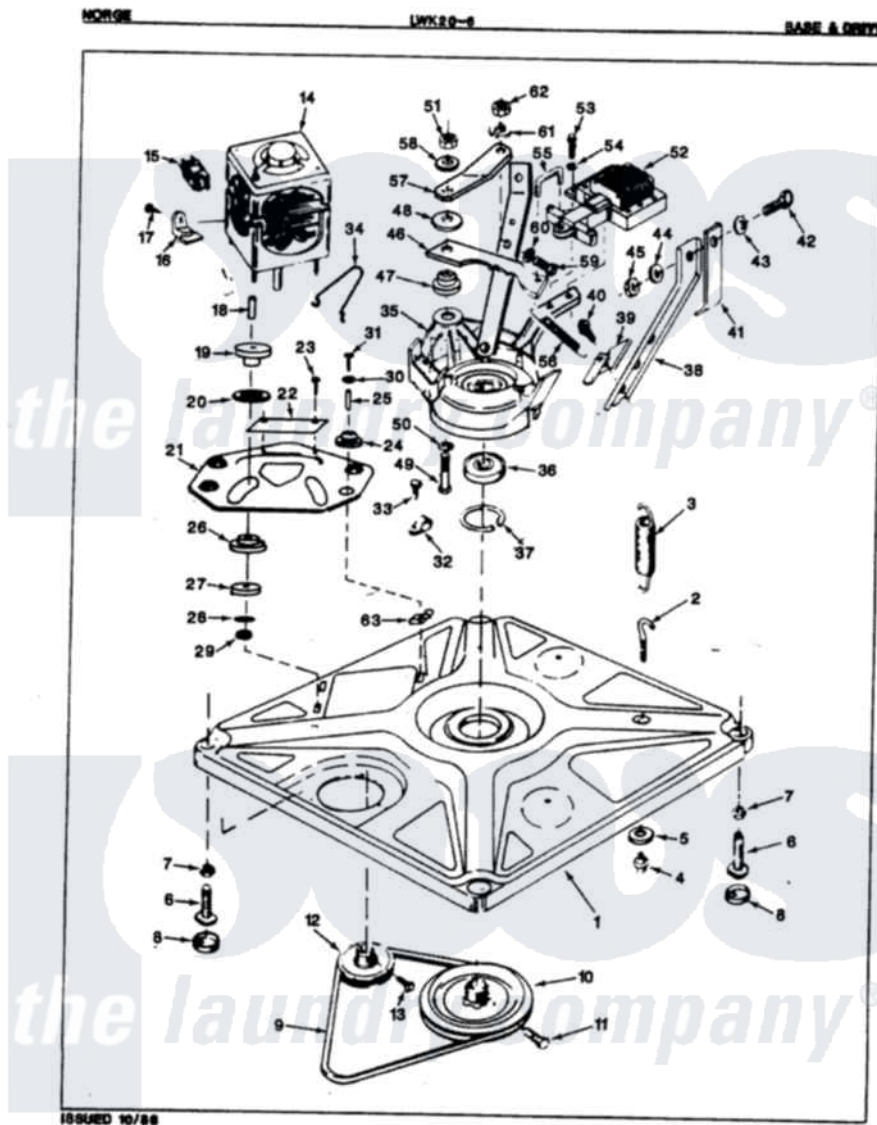

# Norge LWK206H 01 - BASE & DRIVE (ORIG. REV. A)

Norge Residential Norge LWK206H Washer Parts Parts Diagram 01 - BASE & DRIVE (ORIG. REV. A)  
 Click on the part number to view part

Item	Original Part Number	Replaced By	Status	Part Description
1	<a href="#">35-0058</a>			Base Assembly
2	<a href="#">25-7365</a>			Eye Bolt
3	33-9553		Not Available	SPRING
4	<a href="#">25-7362</a>			Anchor Nut
6	<a href="#">35-0771</a>			Leveling Leg
"	33-0679	<a href="#">35-0771</a>		Leveling Leg
7	25-7032	<a href="#">25-7915</a>		Hex Nut
8	34-0062	<a href="#">25001119</a>		Foot And Pad Assembly
9	35-0465		Not Available	DRIVE BELT
10	33-9374		Not Available	DRIVE PULLEY
11	25-7361		Not Available	SET SCREW
12	33-9952		Not Available	MOTOR PULLEY
13	<a href="#">25-7117</a>			Set Screw
14	<a href="#">LA-1010</a>			Motor Kit
15	33-9969		Not Available	MOTOR SWTCH (2-SPD 3/4 HP/GE)
"	33-9968	<a href="#">LA-1010</a>		Motor Kit