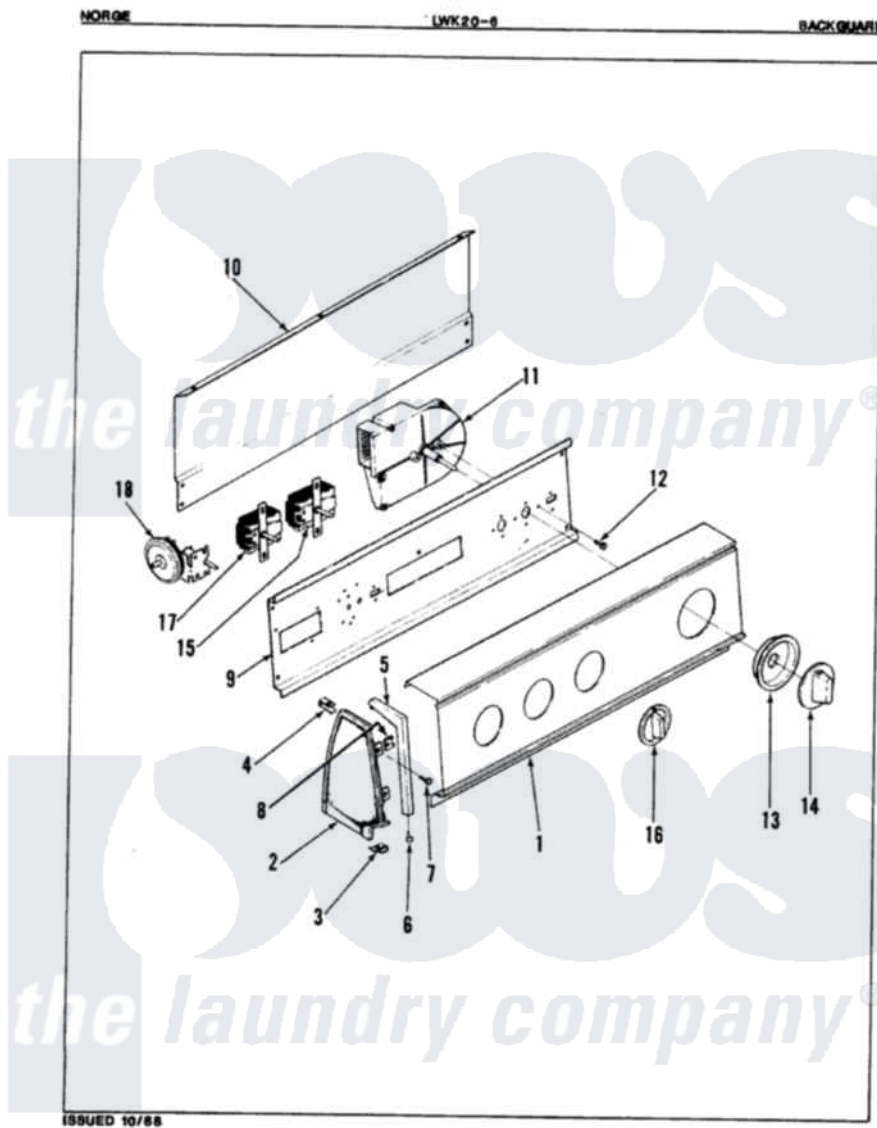

Norge LWK206H 02 - CONTROL PANEL (ORIG. REV. A)

Norge [Residential Norge LWK206H Washer Parts](#) Parts Diagram 02 - CONTROL PANEL (ORIG. REV. A)
 Click on the part number to view part

Item	Original Part Number	Replaced By	Status	Part Description
1	25-7649	910187		Screw
"	35-1001		Not Available	CONTROL PANEL
"	25-7702			Speedclip, End Cap To Control Panel
2	53-0265			LH Endcap
"	53-0264			RH Endcap
3	34-9487		Not Available	PLATE, REINFORCEMENT
"	25-7697	25-2219		Screw
"	25-7851			Speedclip, End Cap To Top
4	25-7435	33002917		Screw, No.10-16
"	25-7852			Speedclip, Rr Shld To End Cap
5	53-0278		Not Available	TRIM, END CAP (LT)
"	53-0277		Not Available	TRIM, END CAP (RT)
6	25-7760			Screw
7	25-3092	90767		Screw, 8A X 3/8 HeX Washer Head Tapping

8	25-7702		Speedclip, End Cap To Control Panel
9	53-0365	53-1676	Shield, Control
10	25-3092	90767	Screw, 8A X 3/8 HeX Washer Head Tapping
"	25-3457		Screw, Sems
"	25-7853	25-7933	Ring, Retaining
"	53-0268	21001460	Shield, Rear
11	35-0728		Timer
"	35-0116		Timer Motor 3/5 RPM
12	25-0088	489483	Screw 10-32 X 1/2
13	35-0180	12500058	Knob Ski
14	35-0498	12500058	Knob Ski
15	35-0114	Not Available	TEMP SWITCH
"	25-3092	90767	Screw, 8A X 3/8 HeX Washer Head Tapping
16	35-0168	Not Available	SELECTOR KNOB
17	25-3092	90767	Screw, 8A X 3/8 HeX Washer Head Tapping
"	35-0162	Not Available	ROTARY SWITCH
18	25-3092	90767	Screw, 8A X 3/8 HeX Washer Head Tapping
"	35-0782		Pressure Switch