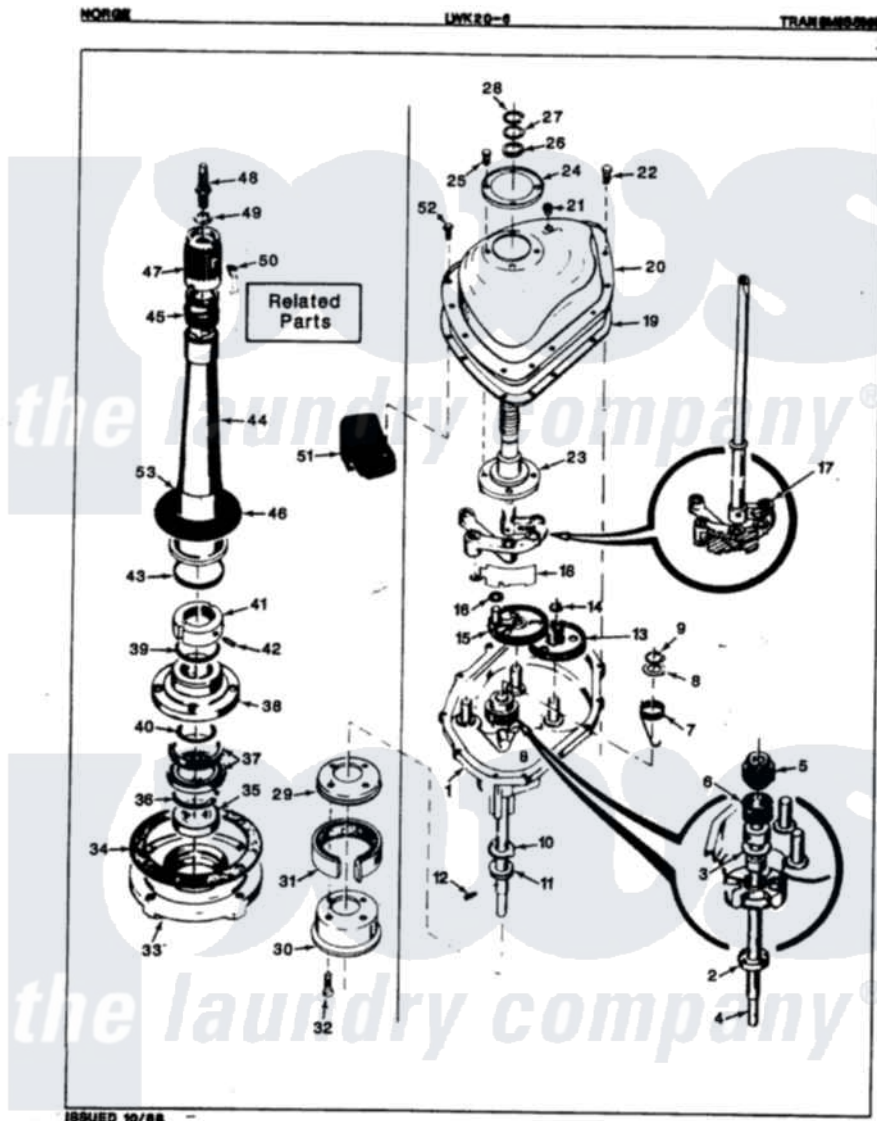

Norge LWK206H 03 - TRANSMISSION (ORIG. REV. A)

Norge Residential Norge LWK206H Washer Parts Parts Diagram 03 - TRANSMISSION (ORIG. REV. A)
 Click on the part number to view part

Item	Original Part Number	Replaced By	Status	Part Description
1	33-9986		Not Available	TRANSM HOUSING
2	33-9208		Not Available	SEAL
3	25-7274		Not Available	WASHER, STEEL
"	33-9023N		Not Available	CLUTCH ASM
4	33-9022		Not Available	DRIVE SHAFT
5	33-6115		Not Available	DRIVE PINION
6	33-3195		Not Available	SPRING
7	33-6114	33-6463		Spring
8	25-7415		Not Available	WASHER, FLAT
9	25-7847			Ring, Retaining
10	33-9217		Not Available	THRUST WASHER
11	33-4944			Bearing
12	25-6120		Not Available	PIN
13	35-0547			Cluster Gear
14	25-7853	25-7933		Ring, Retaining
15	33-5910		Not Available	GEAR CRANK