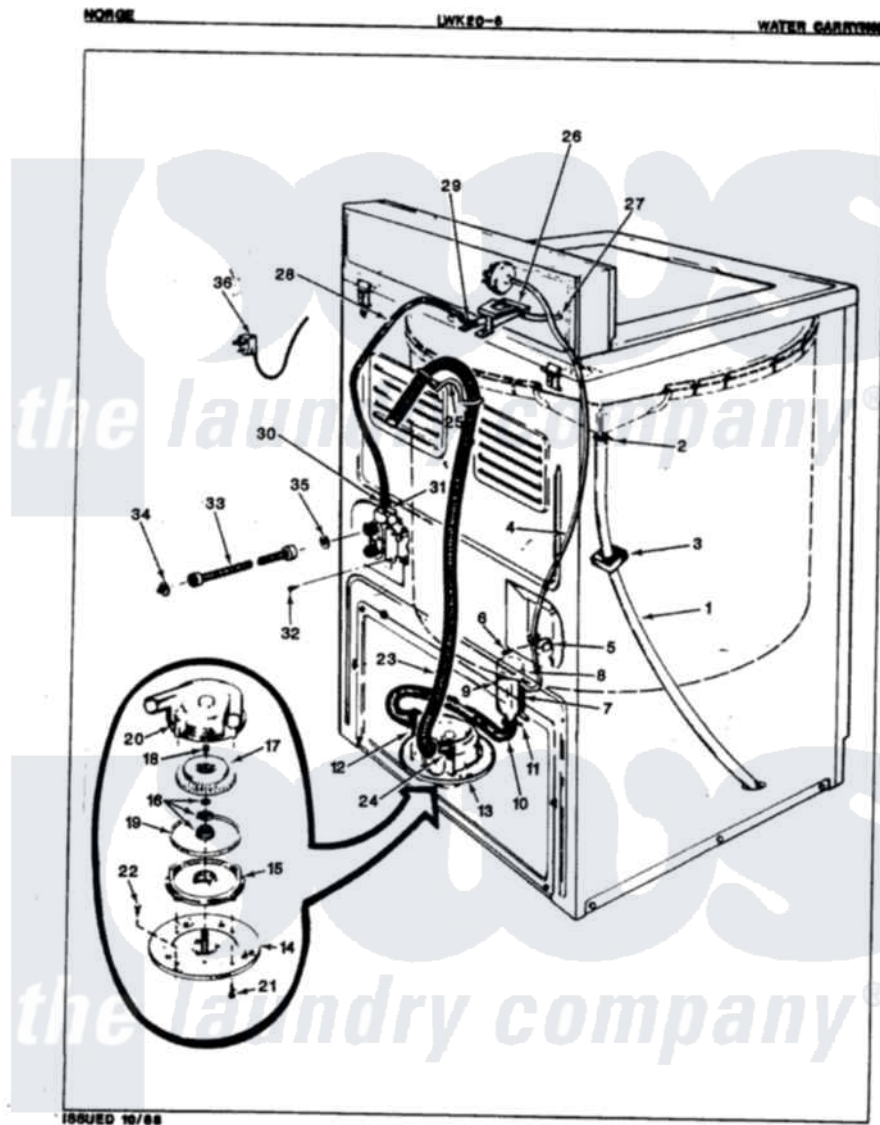

Norge LWK206H 05 - WATER CARRYING (ORIG. REV. A)

Norge Residential Norge LWK206H Washer Parts Parts Diagram 05 - WATER CARRYING (ORIG. REV. A)
 Click on the part number to view part

Item	Original Part Number	Replaced By	Status	Part Description
1	35-0059		Not Available	OVERFLOW HOSE
2	25-6057		Not Available	HOSE CLAMP
3	35-0706		Not Available	PAD, FOAM
4	25-7796	596669		Clamp, Manifold
"	33-4090		Not Available	HOSE
5	33-6099			Clamp
6	W10124350		Not Available	NOT REQUIRED PART OR SEE NOTE
7	33-7314			Sump Assembly
8	33-3633		Not Available	HOSE
9	25-7003			Clamp
10	33-6091			Hose
11	25-6066		Not Available	HOSE CLAMP
12	25-6055		Not Available	HOSE CLAMP
13	35-1069	35-6467		Pump Assem
"	35-0008	35-6467		Pump Assem
14	33-6035		Not Available	PLATE & PULLEY ASSY.

15	33-6029	35-6467	Pump Assem
16	35-0707		Seal, Seat And "O" Ring
17	35-0010		Impeller
18	25-7418	33001178	Back, Tumbler
19	33-6032		Gasket
20	35-0009		Pump Housing
21	25-7405	3196164	Screw
22	25-7419	Not Available	SCREW
23	25-7048		Washer
"	33-9535	211704	Hose, Drain
24	33-9536		Hose Adapter
"	25-7881	285655	Clamp, Hose
25	25-7797	285655	Clamp, Hose
"	33-9537	22003814	Retainer, Drain Hose
26	33-8057	Not Available	PLASTIC NUT
"	25-3092	90767	Screw, 8A X 3/8 HeX Washer Head Tapping
"	25-7086	Y0308025	Washer, Stainless Steel
"	33-9830	Not Available	INLET FLUME
27	33-6038	Not Available	FLUME EXT
28	35-0541	Not Available	WATR INLET HOSE
29	25-7867	596669	Clamp, Manifold
30	25-7866	489503	Clamp
31	33-7058	Not Available	SUB 36-1456
"	35-0085	35-2374N	Valve, Water
32	25-7851		Speedclip, End Cap To Top
33	33-7891	89503	Hose-Inlet
34	33-7313	33-4264N	Strainer And Washer Kit
35	25-7048		Washer
36	33-8304	Not Available	MANUAL, USE & CARE
"	35-0680	Not Available	CORD, POWER