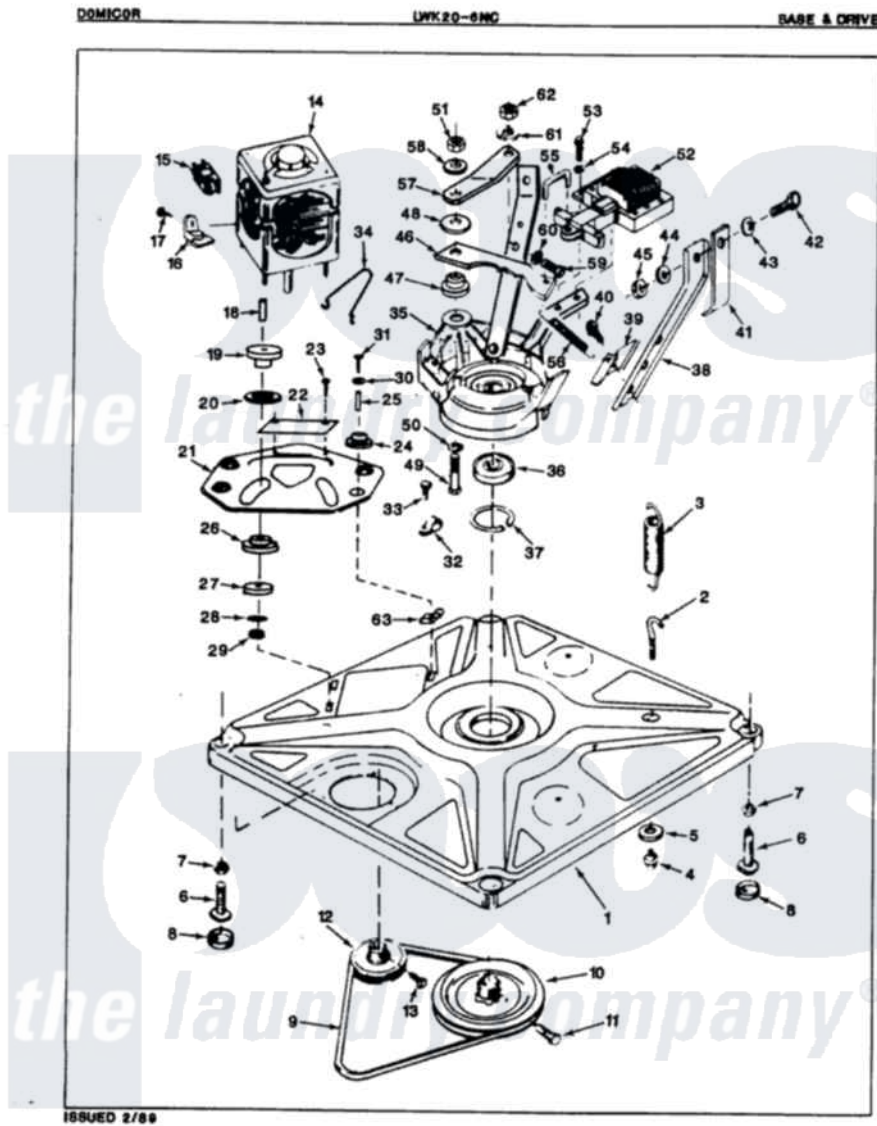

Norge LWK206NC 01 - BASE & DRIVE (ORIG. REV. A)

Norge Residential Norge LWK206NC Washer Parts Parts Diagram 01 - BASE & DRIVE (ORIG. REV. A)
 Click on the part number to view part

Item	Original Part Number	Replaced By	Status	Part Description
1	35-0058			Base Assembly
2	25-7365			Eye Bolt
3	33-9553		Not Available	SPRING
4	25-7362			Anchor Nut
5	25-7727		Not Available	FLAT WASHER
6	35-0771			Leveling Leg
"	33-0679	35-0771		Leveling Leg
7	25-7032	25-7915		Hex Nut
8	34-0062	25001119		Foot And Pad Assembly
9	35-0465		Not Available	DRIVE BELT
10	33-9374		Not Available	DRIVE PULLEY
11	25-7361		Not Available	SET SCREW
12	33-9952		Not Available	MOTOR PULLEY
13	25-7117			Set Screw
14	LA-1010			Motor Kit
15	33-9969		Not Available	MOTOR SWTCH (2-SPD 3/4 HP/GE)