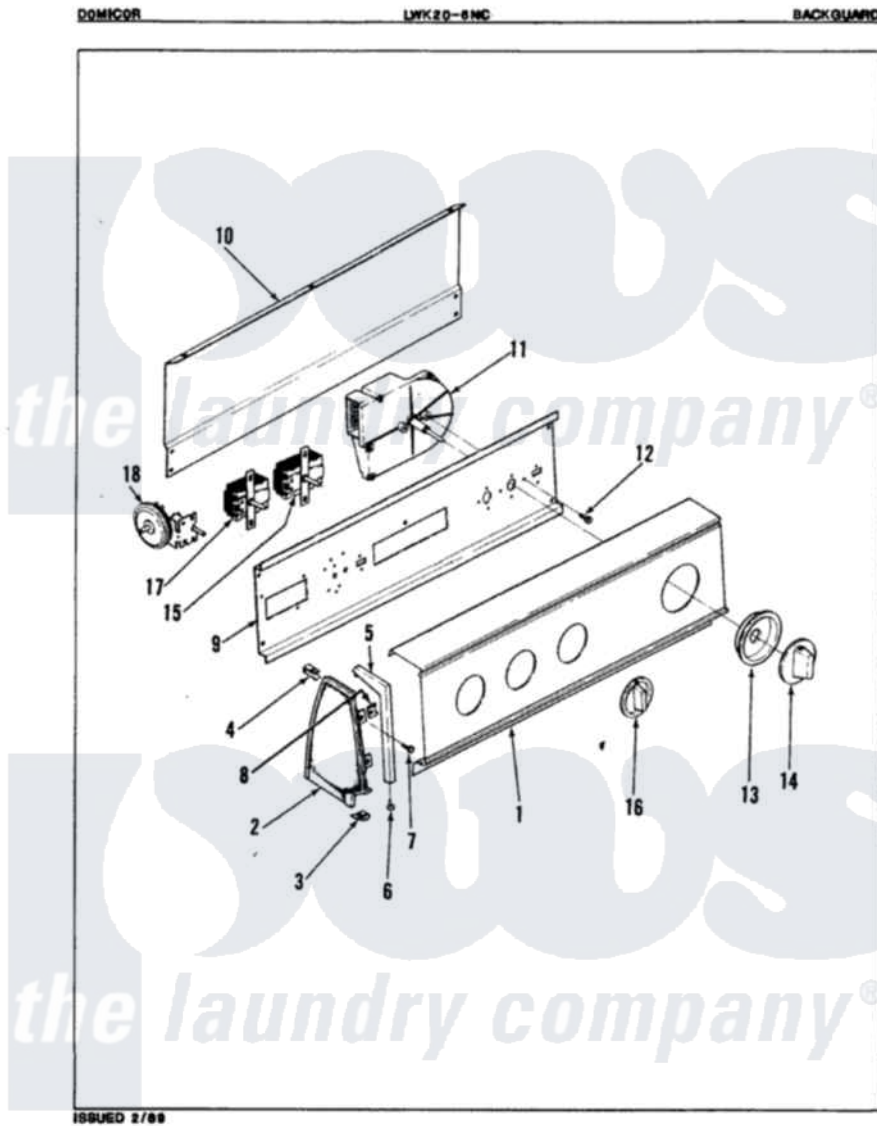

Norge LWK206NC 02 - CONTROL PANEL (ORIG. REV. A)

Norge Residential Norge LWK206NC Washer Parts Parts Diagram 02 - CONTROL PANEL (ORIG. REV. A)
 Click on the part number to view part

Item	Original Part Number	Replaced By	Status	Part Description
1	25-7649	910187		Screw
"	35-1001		Not Available	CONTROL PANEL
"	25-7702			Speedclip, End Cap To Control Panel
2	53-0265			LH Endcap
"	53-0264			RH Endcap
3	34-9487		Not Available	PLATE, REINFORCEMENT
"	25-7697	25-2219		Screw
"	25-7851			Speedclip, End Cap To Top
4	25-7435	33002917		Screw, No.10-16
"	25-7852			Speedclip, Rr Shld To End Cap
5	53-0278		Not Available	TRIM, END CAP (LT)
"	53-0277		Not Available	TRIM, END CAP (RT)
6	25-7760			Screw
7	25-3092	90767		Screw, 8A X 3/8 HeX Washer Head Tapping

8	25-7702		Speedclip, End Cap To Control Panel
9	53-0365	53-1676	Shield, Control
10	25-3092	90767	Screw, 8A X 3/8 HeX Washer Head Tapping
"	25-3457		Screw, Sems
"	25-7853	25-7933	Ring, Retaining
"	53-0268	21001460	Shield, Rear
11	35-0728		Timer
"	35-0116		Timer Motor 3/5 RPM
12	25-0088	489483	Screw 10-32 X 1/2
13	35-0180	12500058	Knob Ski
14	35-0498	12500058	Knob Ski
15	35-0114	Not Available	TEMP SWITCH
"	25-3092	90767	Screw, 8A X 3/8 HeX Washer Head Tapping
16	35-0168	Not Available	SELECTOR KNOB
17	25-3092	90767	Screw, 8A X 3/8 HeX Washer Head Tapping
"	35-0162	Not Available	ROTARY SWITCH
18	25-3092	90767	Screw, 8A X 3/8 HeX Washer Head Tapping
"	35-0782		Pressure Switch