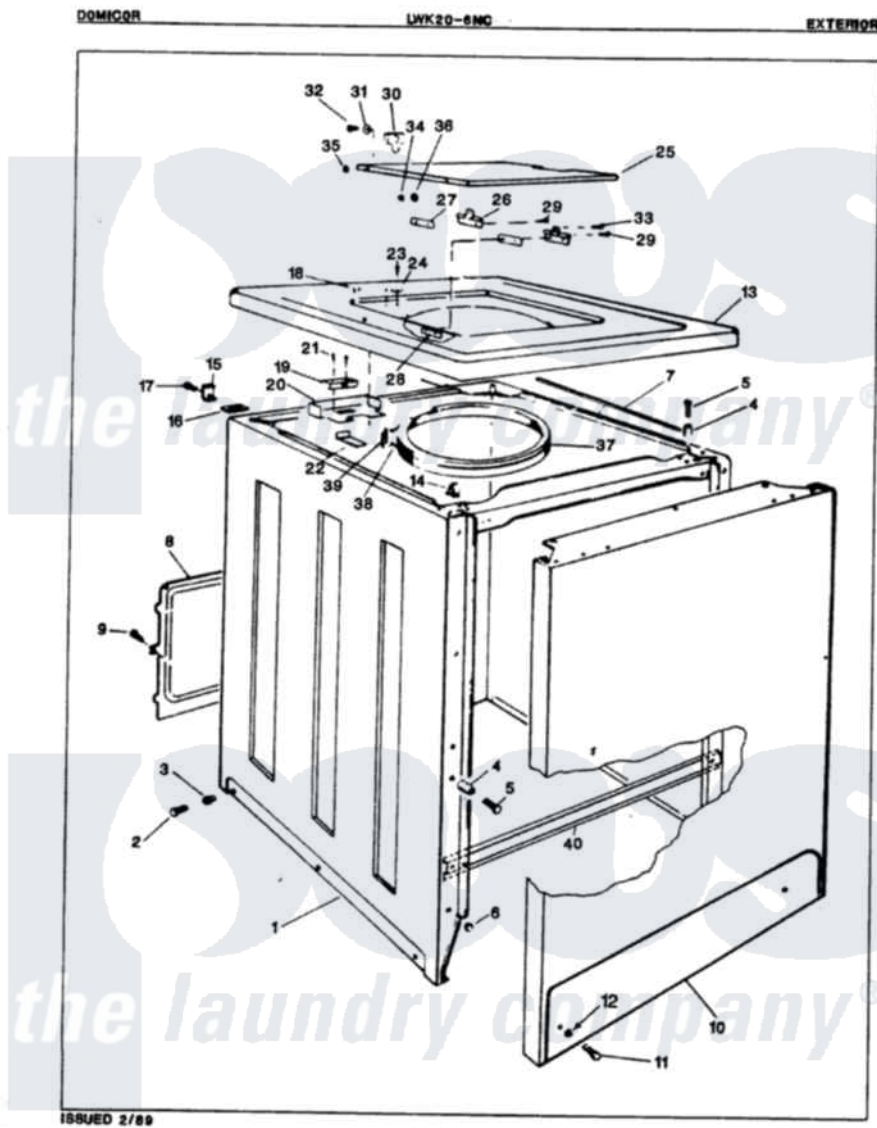

Norge LWK206NC 03 - EXTERIOR (ORIG. REV. A)

Norge Residential Norge LWK206NC Washer Parts Parts Diagram 03 - EXTERIOR (ORIG. REV. A)
 Click on the part number to view part

Item	Original Part Number	Replaced By	Status	Part Description
1	35-0060		Not Available	CABINET BODY
2	25-7001	308685		Side Trim)
3	25-7883			Screw
"	25-7071		Not Available	LOCKWASHER
"	33-2088		Not Available	SLEEVE
4	34-9701			Guide, Cabinet
5	25-6109			Screw
6	33-2653			Bumper, Cabinet
7	33-9948		Not Available	CUSHION STRIP
8	33-8687		Not Available	REAR SHIELD
9	25-2000		Not Available	SCREW
10	35-0056		Not Available	FRONT PANEL
11	25-7001	308685		Side Trim)
12	25-7071		Not Available	LOCKWASHER
13	35-0586		Not Available	CABINET TOP
14	25-7285			Clip

15	33-7450	35-2846	Hinge, Cabinet Top
16	33-0930		Pad, Top Hinge
17	25-7732	681414	Screw, 10AB X 1/2
18	33-9064	12001187	Kit, Lid Switch Assembly
"	33-2653		Bumper, Cabinet
19	33-8911	12001187	Kit, Lid Switch Assembly
20	33-8289	12001187	Kit, Lid Switch Assembly
21	25-7437	40040701	Screw, Tapping No.6b-20
22	33-9063	12001187	Kit, Lid Switch Assembly
"	25-7878		Clip
23	25-7463	7101P012-60	Screw
24	25-7436		Nylite Washer
25	35-0610	Not Available	CLOTHES DOOR
26	33-6956		Hinge
27	33-6957		Hinge Pad
28	33-8058	Not Available	SPEEDNUT
29	25-7455	99002757	Screw
30	43-0057		Actuator, Door Switch
31	25-7436		Nylite Washer
32	25-7438		Screw
33	25-7455	99002757	Screw
34	25-7086	Y0308025	Washer, Stainless Steel
35	25-7436		Nylite Washer
36	25-8057	Not Available	PLASTIC NUT
37	35-0697	Not Available	SPLASHGUARD
38	35-0050	Not Available	RETAINING RING
39	33-0767		Spring
40	25-7752	3196169	Screw, Element
"	35-0663	Not Available	CABT BRACE