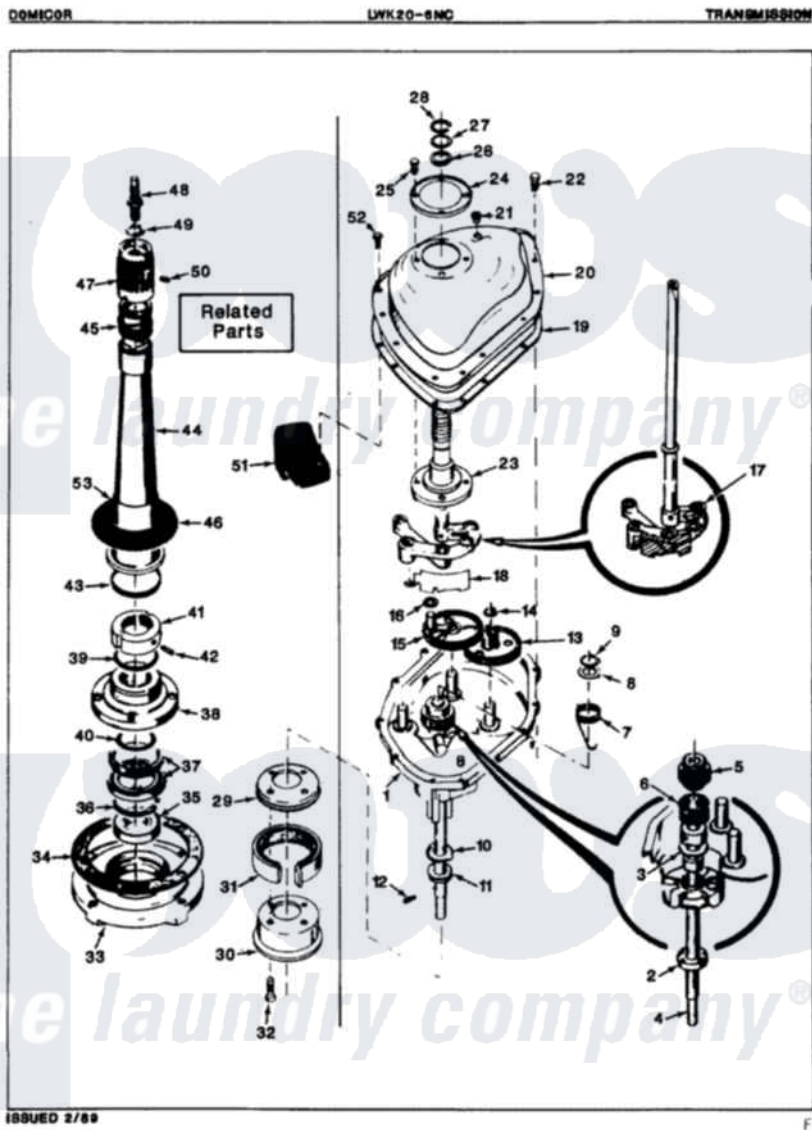

Norge LWK206NC 04 - TRANSMISSION (ORIG. REV. A)

Norge Residential Norge LWK206NC Washer Parts Parts Diagram 04 - TRANSMISSION (ORIG. REV. A)
 Click on the part number to view part

Item	Original Part Number	Replaced By	Status	Part Description
1	33-9986		Not Available	TRANSM HOUSING
2	33-9208		Not Available	SEAL
3	25-7274		Not Available	WASHER, STEEL
4	33-9022		Not Available	DRIVE SHAFT
5	33-6115		Not Available	DRIVE PINION
6	33-3195		Not Available	SPRING
7	33-6114	33-6463		Spring
8	25-7415		Not Available	WASHER, FLAT
9	25-7847			Ring, Retaining
10	33-9217		Not Available	THRUST WASHER
11	33-4944			Bearing
12	25-6120		Not Available	PIN
13	35-0547			Cluster Gear
14	25-7853	25-7933		Ring, Retaining
15	33-5910		Not Available	GEAR CRANK
16	25-7091			Thrust Washer