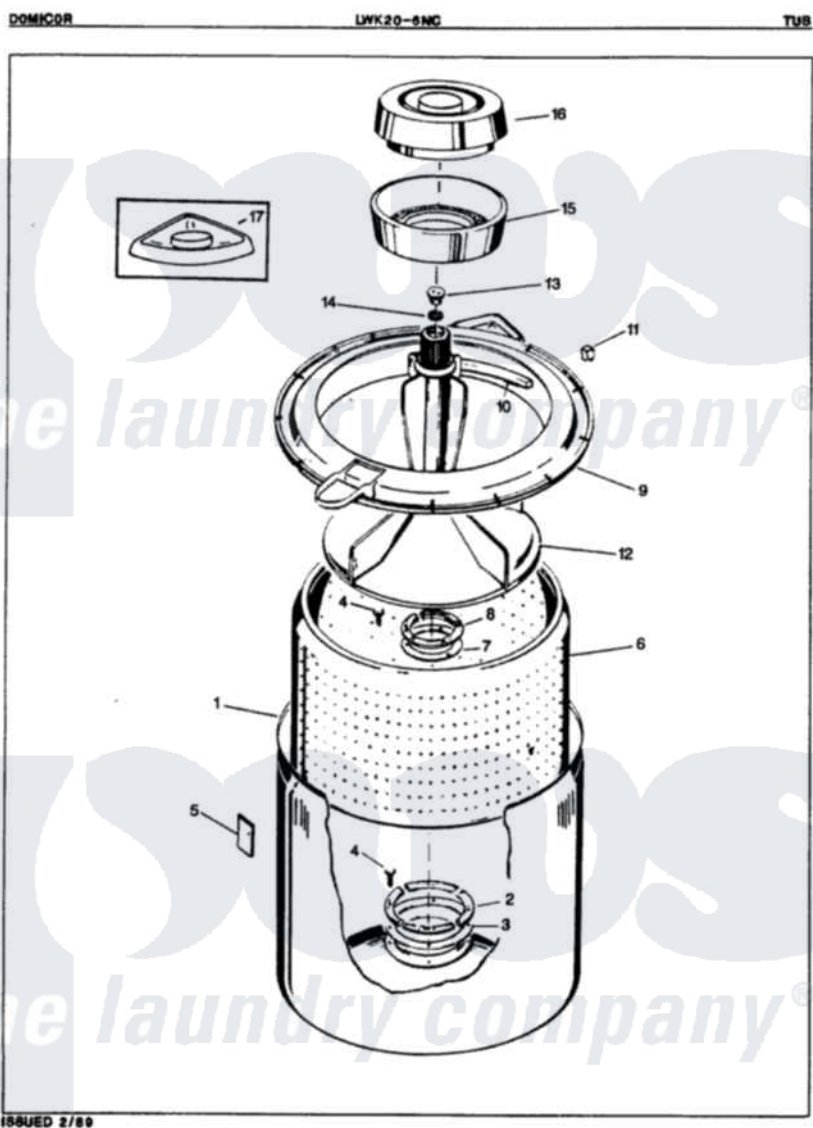

Norge LWK206NC 05 - TUB (ORIG. REV. A)

Norge Residential Norge LWK206NC Washer Parts Parts Diagram 05 - TUB (ORIG. REV. A)
 Click on the part number to view part

Item	Original Part Number	Replaced By	Status	Part Description
1	33-9392		Not Available	TUB ASSEMBLY
2	33-8800	33-8800K		Plate
3	33-6905			Gasket
4	25-7783	4356852		Screw
5	35-0538			Pad
6	35-0004		Not Available	BASKET ASM
7	33-8959			Gasket
8	33-8799		Not Available	REINF PLATE
9	35-0537	35-0993		Tub Top
10	33-3055			Gasket
11	25-7748			Clip
12	35-0049		Not Available	AGITATOR
13	33-6241			Cap
14	25-7330			Rubber Washer
15	33-9888		Not Available	LINT FILTER
16	33-9827	35-2550		Dispenser, Rinse