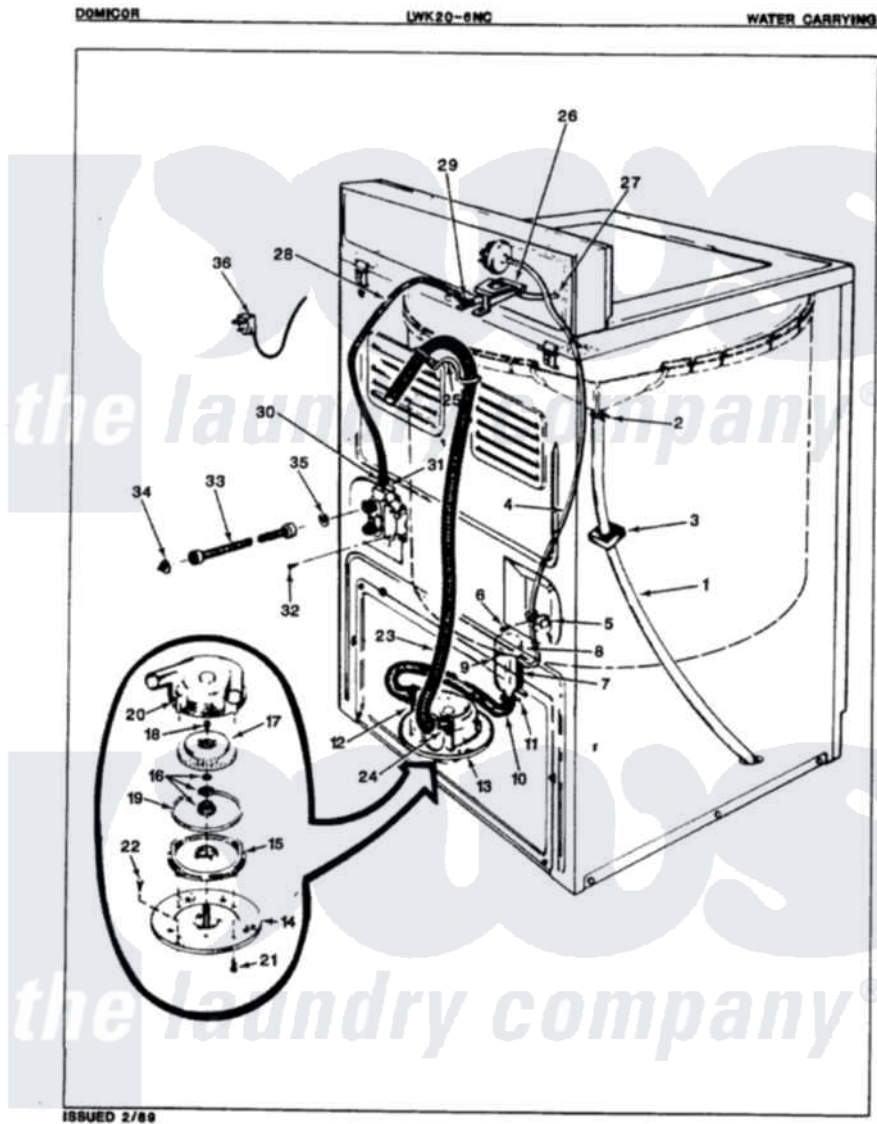

# Norge LWK206NC 06 - WATER CARRYING (ORIG. REV. A)

Norge Residential Norge LWK206NC Washer Parts Parts Diagram 06 - WATER CARRYING (ORIG. REV. A)  
 Click on the part number to view part

Item	Original Part Number	Replaced By	Status	Part Description
1	35-0059		Not Available	OVERFLOW HOSE
2	25-6057		Not Available	HOSE CLAMP
3	35-0706		Not Available	PAD, FOAM
4	25-7796	<a href="#">596669</a>		Clamp, Manifold
"	33-4090		Not Available	HOSE
5	<a href="#">33-6099</a>			Clamp
6	W10124350		Not Available	NOT REQUIRED PART OR SEE NOTE
7	<a href="#">33-7314</a>			Sump Assembly
8	33-3633		Not Available	HOSE
9	<a href="#">25-7003</a>			Clamp
10	<a href="#">33-6091</a>			Hose
11	25-6066		Not Available	HOSE CLAMP
12	25-6055		Not Available	HOSE CLAMP
13	35-0008	<a href="#">35-6467</a>		Pump Assem
"	35-1069	<a href="#">35-6467</a>		Pump Assem
14	33-6035		Not Available	PLATE & PULLEY ASSY.