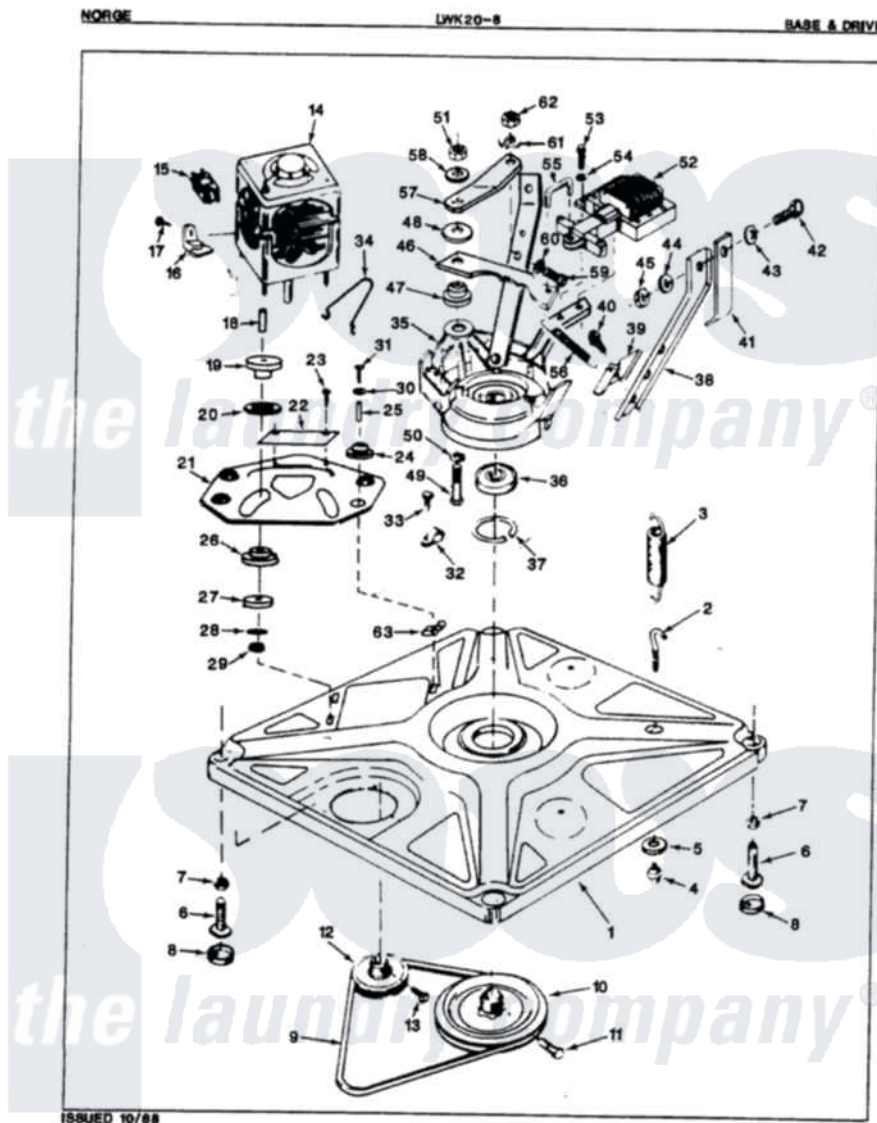

Norge LWK208A 01 - BASE & DRIVE (ORIG. REV. A)

Norge Residential Norge LWK208A Washer Parts Parts Diagram 01 - BASE & DRIVE (ORIG. REV. A)
 Click on the part number to view part

Item	Original Part Number	Replaced By	Status	Part Description
1	35-0058			Base Assembly
2	25-7365			Eye Bolt
3	33-9553		Not Available	SPRING
4	25-7362			Anchor Nut
5	25-7727		Not Available	FLAT WASHER
6	35-0771			Leveling Leg
"	33-0679	35-0771		Leveling Leg
7	25-7032	25-7915		Hex Nut
8	34-0062	25001119		Foot And Pad Assembly
9	35-0465		Not Available	DRIVE BELT
10	33-9374		Not Available	DRIVE PULLEY
11	25-7361		Not Available	SET SCREW
12	33-9952		Not Available	MOTOR PULLEY
13	25-7117			Set Screw
14	LA-1010			Motor Kit
15	33-9969		Not Available	MOTOR SWTCH (2-SPD 3/4 HP/GE)