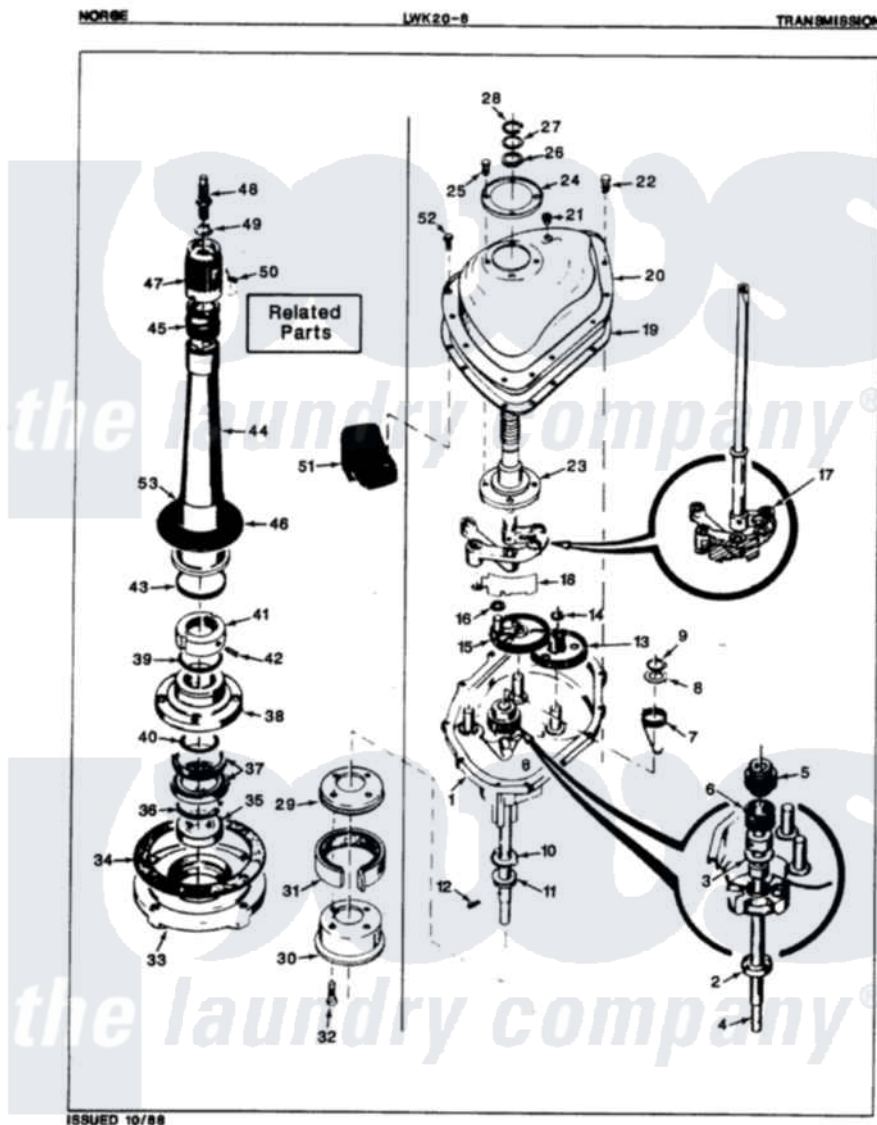

Norge LWK208A 03 - TRANSMISSION (ORIG. REV. A)

Norge Residential Norge LWK208A Washer Parts Parts Diagram 03 - TRANSMISSION (ORIG. REV. A)
 Click on the part number to view part

Item	Original Part Number	Replaced By	Status	Part Description
1	33-9986		Not Available	TRANSM HOUSING
2	33-9208		Not Available	SEAL
3	25-7274		Not Available	WASHER, STEEL
"	33-9023N		Not Available	CLUTCH ASM
4	33-9022		Not Available	DRIVE SHAFT
5	33-6115		Not Available	DRIVE PINION
6	33-3195		Not Available	SPRING
7	33-6114	33-6463		Spring
8	25-7415		Not Available	WASHER, FLAT
9	25-7847			Ring, Retaining
10	33-9217		Not Available	THRUST WASHER
11	33-4944			Bearing
12	25-6120		Not Available	PIN
13	35-0547			Cluster Gear
14	25-7853	25-7933		Ring, Retaining
15	33-5910		Not Available	GEAR CRANK