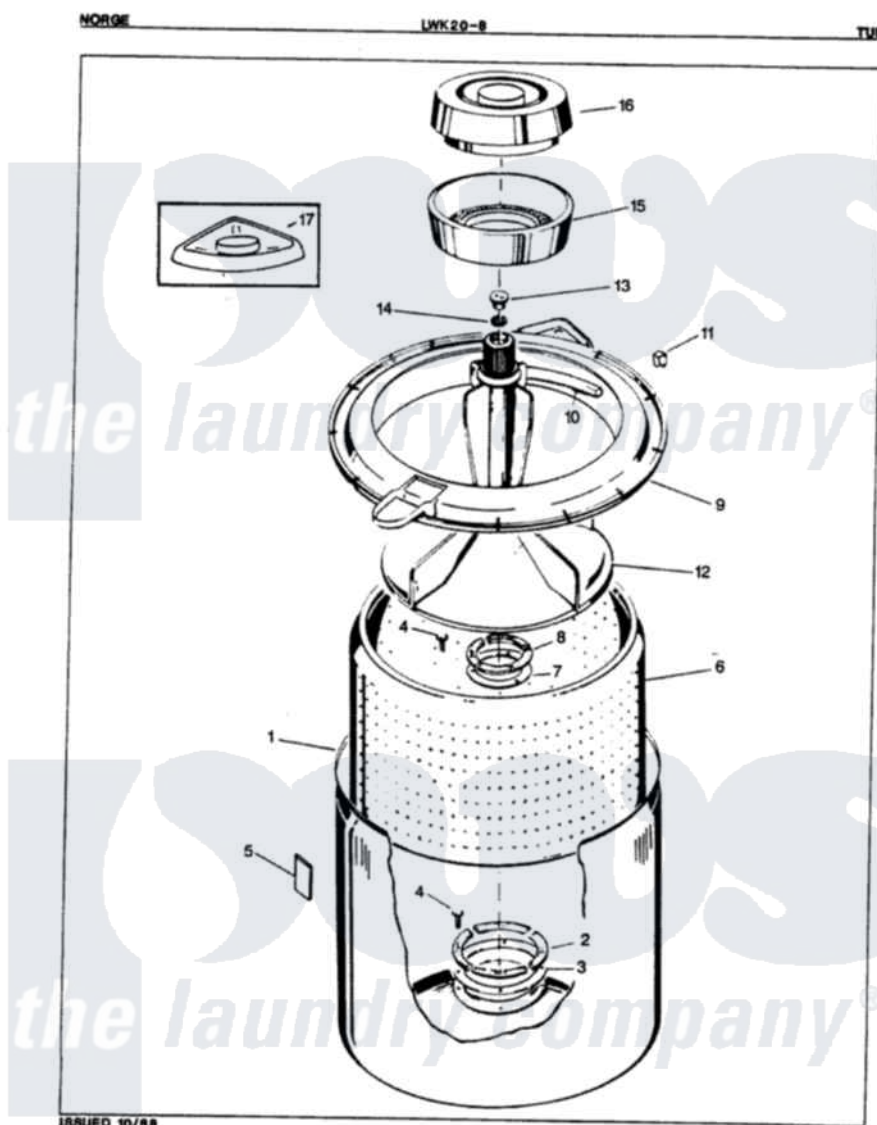

Norge LWK208A 04 - TUB (ORIG. REV. A)

Norge Residential Norge LWK208A Washer Parts Parts Diagram 04 - TUB (ORIG. REV. A)

[Click on the part number to view part](#)

Item	Original Part Number	Replaced By	Status	Part Description
1	33-9392		Not Available	TUB ASSEMBLY
2	33-8800	33-8800K		Plate
3	33-6905			Gasket
4	25-7783	4356852		Screw
5	35-0538			Pad
6	35-0004		Not Available	BASKET ASM
7	33-8959			Gasket
8	33-8799		Not Available	REINF PLATE
9	35-0537	35-0993		Tub Top
10	33-3055			Gasket
11	25-7748			Clip
12	35-0049		Not Available	AGITATOR
13	33-6241			Cap
14	25-7330			Rubber Washer
15	33-9888		Not Available	LINT FILTER
16	33-9827	35-2550		Dispenser, Rinse