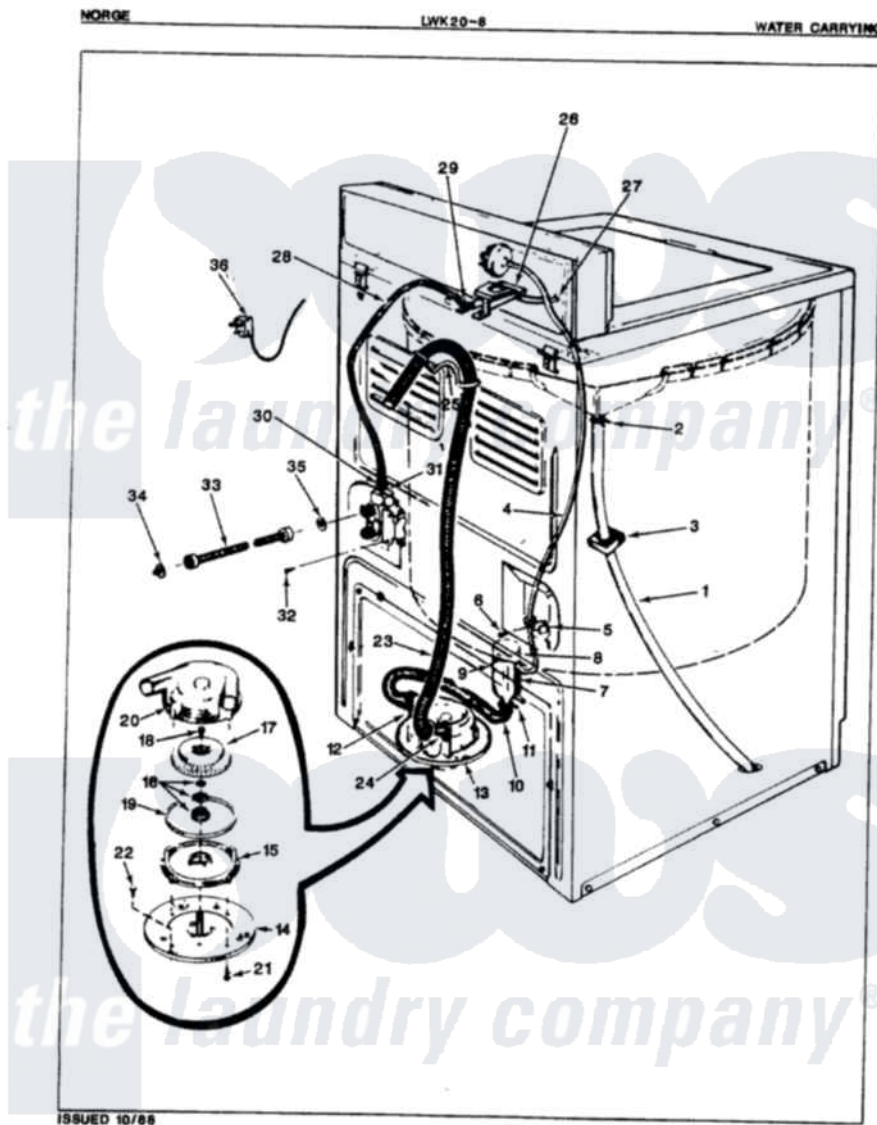

Norge LWK208A 05 - WATER CARRYING (ORIG. REV. A)

Norge Residential Norge LWK208A Washer Parts Parts Diagram 05 - WATER CARRYING (ORIG. REV. A)
 Click on the part number to view part

Item	Original Part Number	Replaced By	Status	Part Description
1	35-0059		Not Available	OVERFLOW HOSE
2	25-6057		Not Available	HOSE CLAMP
3	35-0706		Not Available	PAD, FOAM
4	25-7796	596669		Clamp, Manifold
"	33-4090		Not Available	HOSE
5	33-6099			Clamp
6	W10124350		Not Available	NOT REQUIRED PART OR SEE NOTE
7	33-7314			Sump Assembly
8	33-3633		Not Available	HOSE
9	25-7003			Clamp
10	33-6091			Hose
11	25-6066		Not Available	HOSE CLAMP
12	25-6055		Not Available	HOSE CLAMP
13	35-0008	35-6467		Pump Assem
14	33-6035		Not Available	PLATE & PULLEY ASSY.
15	33-6029	35-6467		Pump Assem

16	35-0707		Seal, Seat And "O" Ring
17	35-0010		Impeller
18	25-7418	33001178	Back, Tumbler
19	33-6032		Gasket
20	35-0009		Pump Housing
21	25-7405	3196164	Screw
22	25-7419	Not Available	SCREW
23	25-7048		Washer
"	33-9535	211704	Hose, Drain
24	33-9536		Hose Adapter
"	25-7881	285655	Clamp, Hose
25	25-7797	285655	Clamp, Hose
"	33-9537	22003814	Retainer, Drain Hose
26	25-3092	90767	Screw, 8A X 3/8 HeX Washer Head Tapping
"	25-7086	Y0308025	Washer, Stainless Steel
"	33-9830	Not Available	INLET FLUME
"	33-8057	Not Available	PLASTIC NUT
27	33-6038	Not Available	FLUME EXT
28	35-0541	Not Available	WATR INLET HOSE
29	25-7867	596669	Clamp, Manifold
30	25-7866	489503	Clamp
31	33-7058	Not Available	SUB 36-1456
"	33-7044	35-2374N	Valve, Water
32	25-7851		Speedclip, End Cap To Top
33	33-7891	89503	Hose-Inlet
34	33-7313	33-4264N	Strainer And Washer Kit
35	25-7048		Washer
36	35-0680	Not Available	CORD, POWER