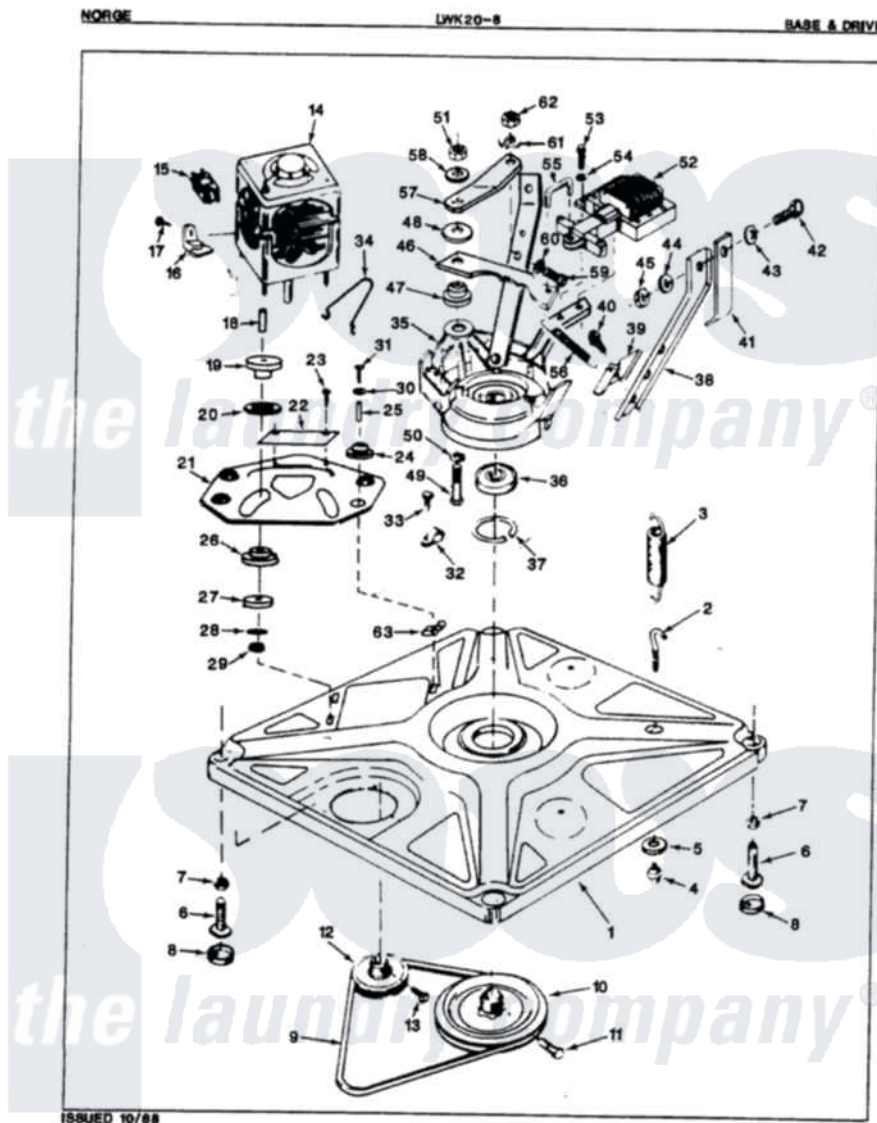

Norge LWK208W 01 - BASE & DRIVE (ORIG. REV. A)

Norge Residential Norge LWK208W Washer Parts Parts Diagram 01 - BASE & DRIVE (ORIG. REV. A)
 Click on the part number to view part

Item	Original Part Number	Replaced By	Status	Part Description
1	35-0058			Base Assembly
2	25-7365			Eye Bolt
3	33-9553		Not Available	SPRING
4	25-7362			Anchor Nut
5	25-7727		Not Available	FLAT WASHER
6	35-0771			Leveling Leg
"	33-0679	35-0771		Leveling Leg
7	25-7032	25-7915		Hex Nut
8	34-0062	25001119		Foot And Pad Assembly
9	35-0465		Not Available	DRIVE BELT
10	33-9374		Not Available	DRIVE PULLEY
11	25-7361		Not Available	SET SCREW
12	33-9952		Not Available	MOTOR PULLEY
13	25-7117			Set Screw
14	LA-1010			Motor Kit
15	33-9969		Not Available	MOTOR SWTCH (2-SPD 3/4 HP/GE)