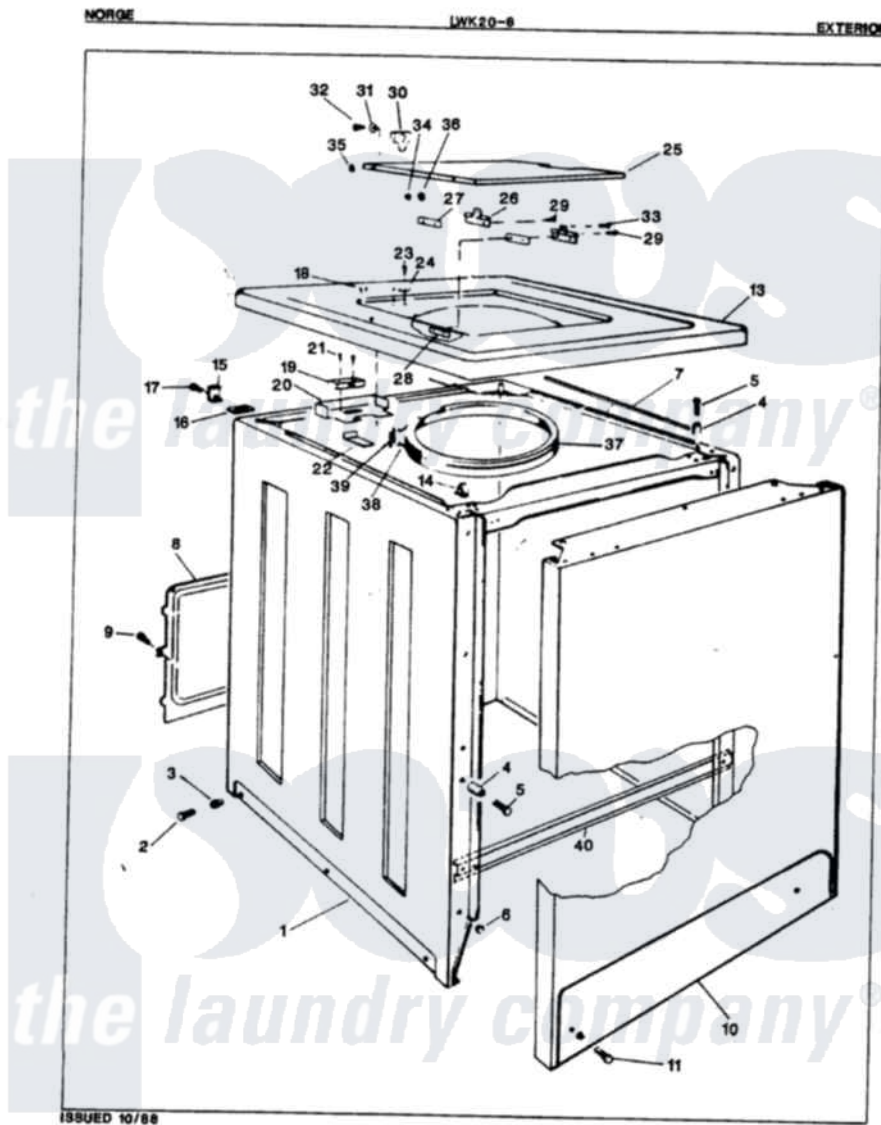

Norge LWK208W 03 - EXTERIOR (ORIG. REV. A)

Norge Residential Norge LWK208W Washer Parts Parts Diagram 03 - EXTERIOR (ORIG. REV. A)
 Click on the part number to view part

Item	Original Part Number	Replaced By	Status	Part Description
1	35-0060		Not Available	CABINET BODY
2	25-7001	308685		Side Trim)
3	25-7883			Screw
"	25-7071		Not Available	LOCKWASHER
"	33-2088		Not Available	SLEEVE
4	34-9701			Guide, Cabinet
5	25-6109			Screw
6	33-2653			Bumper, Cabinet
7	33-9948		Not Available	CUSHION STRIP
8	33-8687		Not Available	REAR SHIELD
9	25-2000		Not Available	SCREW
10	35-0056		Not Available	FRONT PANEL
11	25-7001	308685		Side Trim)
12	25-7071		Not Available	LOCKWASHER
13	35-0586		Not Available	CABINET TOP
14	25-7285			Clip

15	33-7450	35-2846		Hinge, Cabinet Top
16	33-0930			Pad, Top Hinge
17	25-7732	681414		Screw, 10AB X 1/2
18	33-9064	12001187		Kit, Lid Switch Assembly
"	33-2653			Bumper, Cabinet
19	33-8911	12001187		Kit, Lid Switch Assembly
20	33-8289	12001187		Kit, Lid Switch Assembly
21	25-7437	40040701		Screw, Tapping No.6b-20
22	33-9063	12001187		Kit, Lid Switch Assembly
"	25-7878			Clip
23	25-7463	7101P012-60		Screw
24	25-7436			Nylite Washer
25	35-0581			Bumper, Door
"	33-7929	35-2103		Clother Door
26	33-6956			Hinge
27	33-6957			Hinge Pad
28	33-8058		Not Available	SPEEDNUT
29	25-7455	99002757		Screw
30	43-0057			Actuator, Door Switch
31	25-7436			Nylite Washer
32	25-7438			Screw
33	25-7455	99002757		Screw
34	25-7086	Y0308025		Washer, Stainless Steel
35	25-7436			Nylite Washer
36	25-8057		Not Available	PLASTIC NUT
37	35-0697		Not Available	SPLASHGUARD
38	35-0050		Not Available	RETAINING RING
39	33-0767			Spring
40	25-7752	3196169		Screw, Element
"	35-0663		Not Available	CABT BRACE