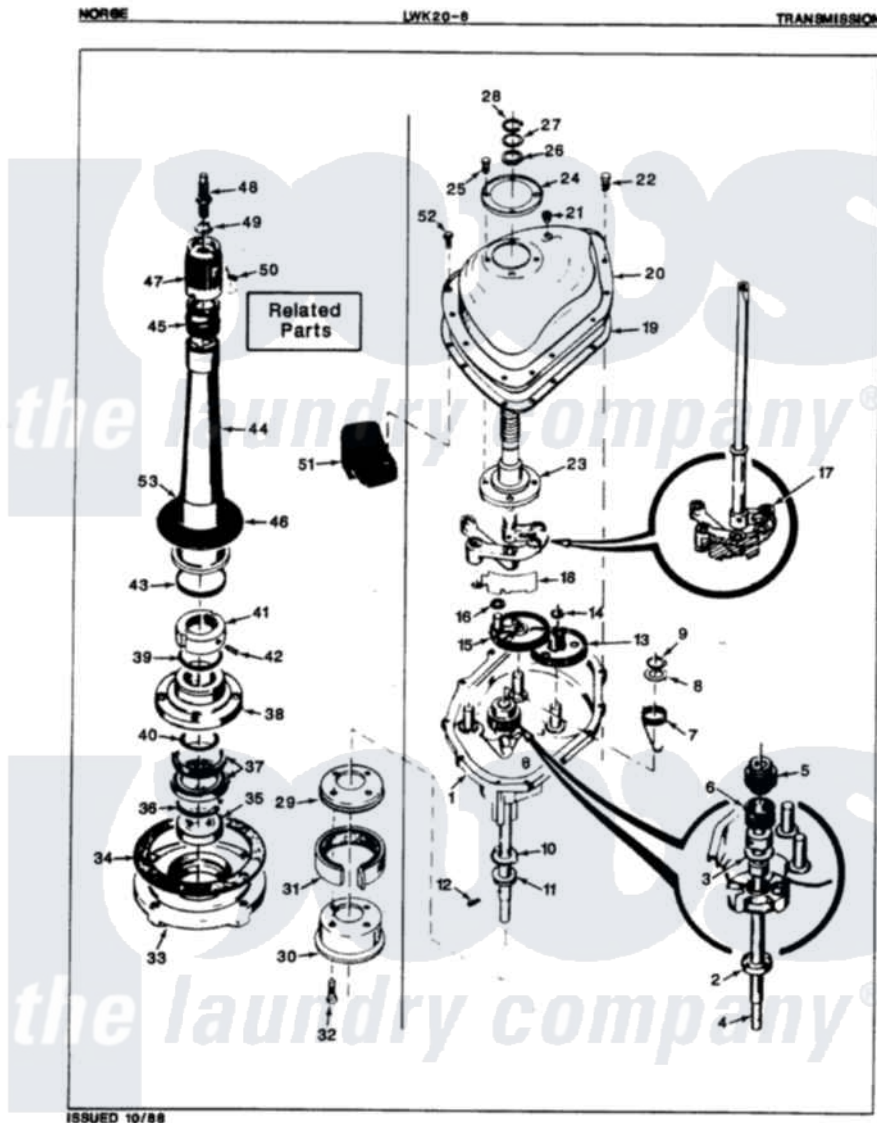

Norge LWK208W 04 - TRANSMISSION (ORIG. REV. A)

Norge Residential Norge LWK208W Washer Parts Parts Diagram 04 - TRANSMISSION (ORIG. REV. A)
 Click on the part number to view part

Item	Original Part Number	Replaced By	Status	Part Description
1	33-9986		Not Available	TRANSM HOUSING
2	33-9208		Not Available	SEAL
3	25-7274		Not Available	WASHER, STEEL
"	33-9023N		Not Available	CLUTCH ASM
4	33-9022		Not Available	DRIVE SHAFT
5	33-6115		Not Available	DRIVE PINION
6	33-3195		Not Available	SPRING
7	33-6114	33-6463		Spring
8	25-7415		Not Available	WASHER, FLAT
9	25-7847			Ring, Retaining
10	33-9217		Not Available	THRUST WASHER
11	33-4944			Bearing
12	25-6120		Not Available	PIN
13	35-0547			Cluster Gear
14	25-7853	25-7933		Ring, Retaining
15	33-5910		Not Available	GEAR CRANK