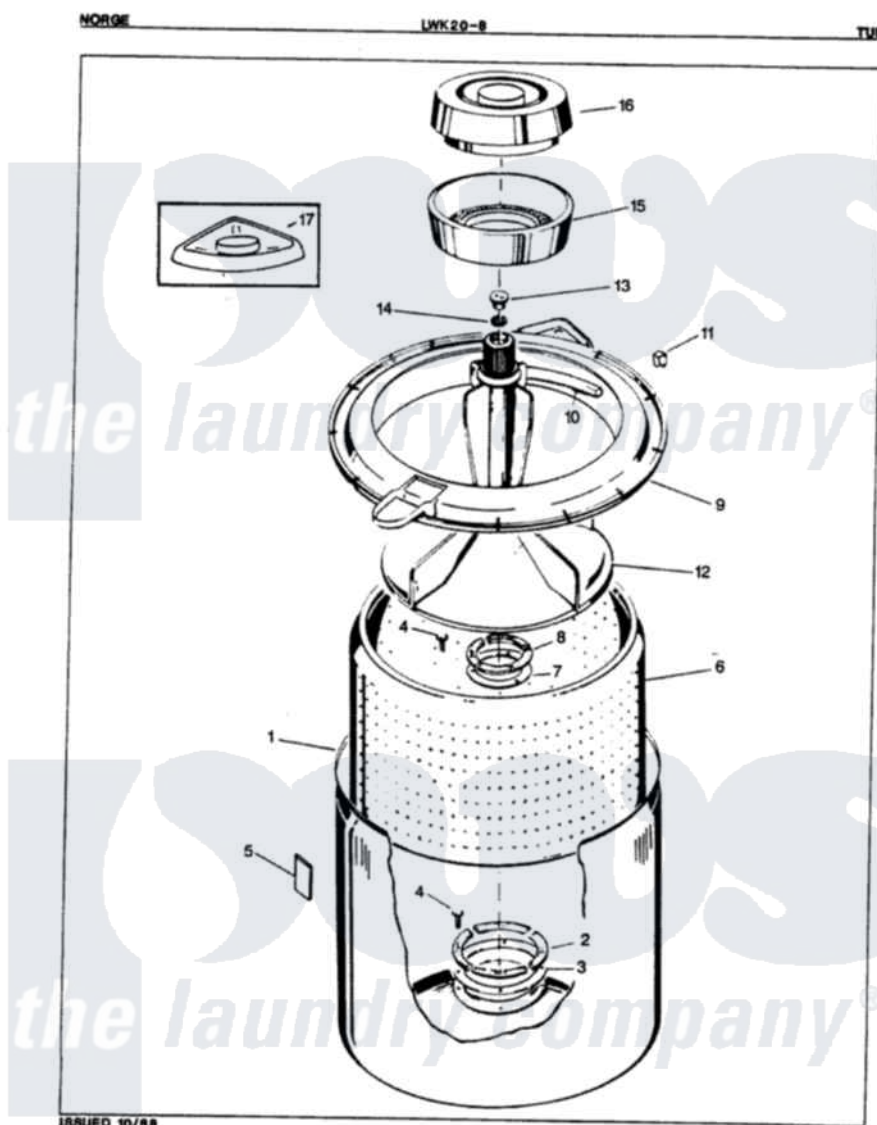

Norge LWK208W 05 - TUB (ORIG. REV. A)

Norge [Residential Norge LWK208W Washer Parts](#) Parts Diagram 05 - TUB (ORIG. REV. A)

[Click on the part number to view part](#)

Item	Original Part Number	Replaced By	Status	Part Description
1	33-9392		Not Available	TUB ASSEMBLY
2	33-8800	33-8800K		Plate
3	33-6905			Gasket
4	25-7783	4356852		Screw
5	35-0538			Pad
6	35-0004		Not Available	BASKET ASM
7	33-8959			Gasket
8	33-8799		Not Available	REINF PLATE
9	35-0537	35-0993		Tub Top
10	33-3055			Gasket
11	25-7748			Clip
12	35-0049		Not Available	AGITATOR
13	33-6241			Cap
14	25-7330			Rubber Washer
15	33-9888		Not Available	LINT FILTER
16	33-9827	35-2550		Dispenser, Rinse