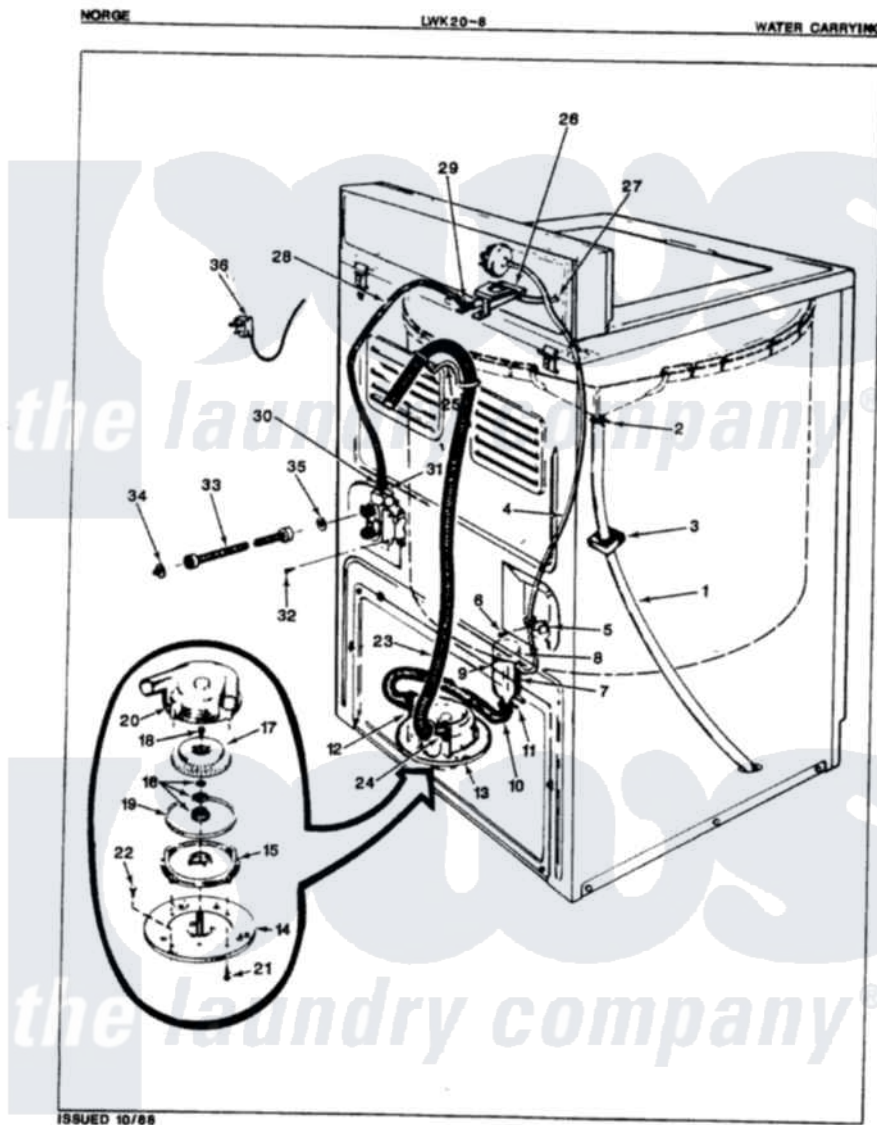

Norge LWK208W 06 - WATER CARRYING (ORIG. REV. A)

Norge Residential Norge LWK208W Washer Parts Parts Diagram 06 - WATER CARRYING (ORIG. REV. A)
 Click on the part number to view part

Item	Original Part Number	Replaced By	Status	Part Description
1	35-0059		Not Available	OVERFLOW HOSE
2	25-6057		Not Available	HOSE CLAMP
3	35-0706		Not Available	PAD, FOAM
4	25-7796	596669		Clamp, Manifold
"	33-4090		Not Available	HOSE
5	33-6099			Clamp
6	W10124350		Not Available	NOT REQUIRED PART OR SEE NOTE
7	33-7314			Sump Assembly
8	33-3633		Not Available	HOSE
9	25-7003			Clamp
10	33-6091			Hose
11	25-6066		Not Available	HOSE CLAMP
12	25-6055		Not Available	HOSE CLAMP
13	35-0008	35-6467		Pump Assem
14	33-6035		Not Available	PLATE & PULLEY ASSY.
15	33-6029	35-6467		Pump Assem

16	35-0707		Seal, Seat And "O" Ring
17	35-0010		Impeller
18	25-7418	33001178	Back, Tumbler
19	33-6032		Gasket
20	35-0009		Pump Housing
21	25-7405	3196164	Screw
22	25-7419	Not Available	SCREW
23	25-7048		Washer
"	33-9535	211704	Hose, Drain
24	33-9536		Hose Adapter
"	25-7881	285655	Clamp, Hose
25	25-7797	285655	Clamp, Hose
"	33-9537	22003814	Retainer, Drain Hose
26	25-3092	90767	Screw, 8A X 3/8 HeX Washer Head Tapping
"	25-7086	Y0308025	Washer, Stainless Steel
"	33-9830	Not Available	INLET FLUME
"	33-8057	Not Available	PLASTIC NUT
27	33-6038	Not Available	FLUME EXT
28	35-0541	Not Available	WATR INLET HOSE
29	25-7867	596669	Clamp, Manifold
30	25-7866	489503	Clamp
31	33-7058	Not Available	SUB 36-1456
"	33-7044	35-2374N	Valve, Water
32	25-7851		Speedclip, End Cap To Top
33	33-7891	89503	Hose-Inlet
34	33-7313	33-4264N	Strainer And Washer Kit
35	25-7048		Washer
36	35-0680	Not Available	CORD, POWER