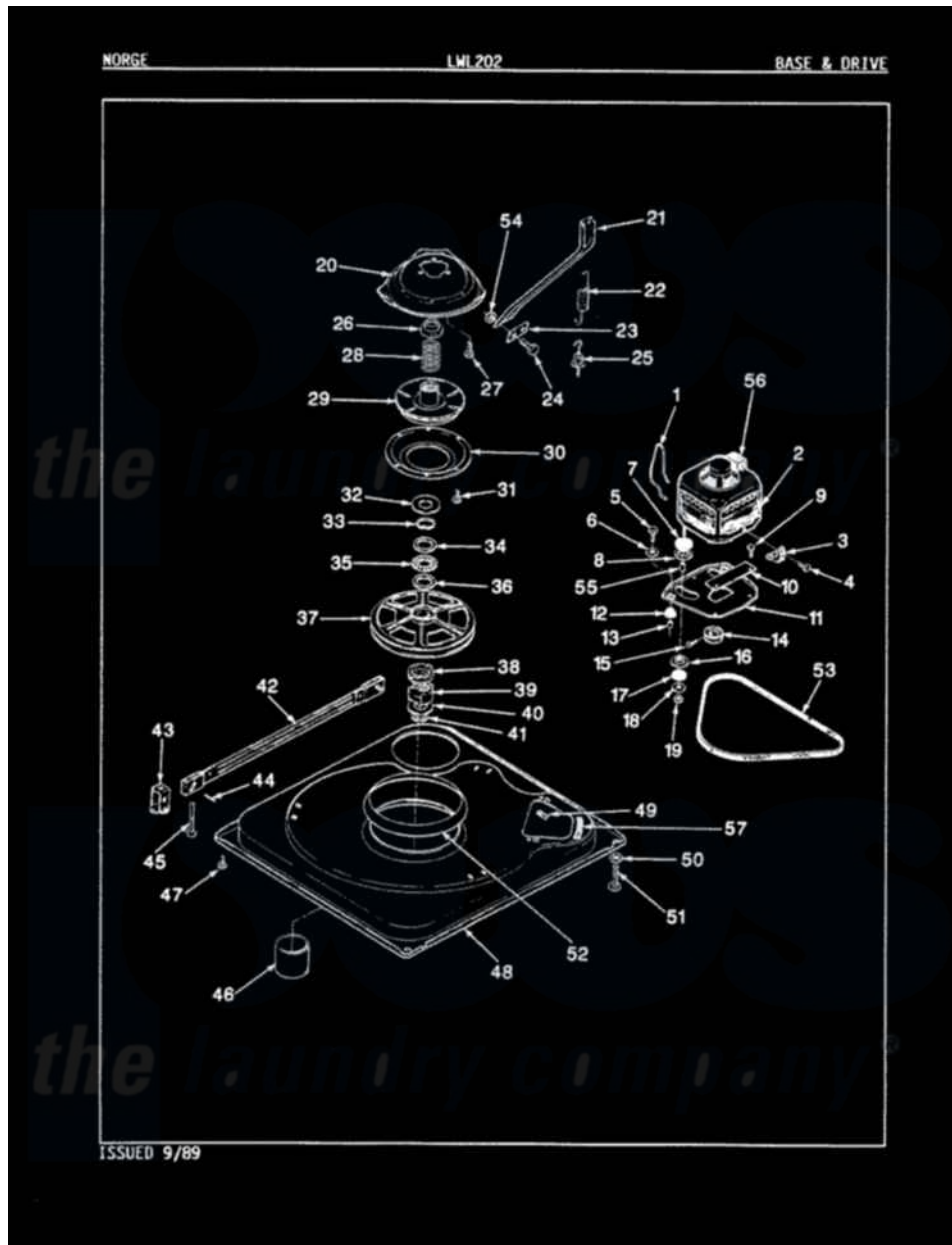

Norge LWL202A 01 - BASE & DRIVE (ORIG. REV. A)

Norge Residential Norge LWL202A Washer Parts Parts Diagram 01 - BASE & DRIVE (ORIG. REV. A)

Click on the part number to view part

Item	Original Part Number	Replaced By	Status	Part Description
1	35-0235			Spring, Motor Pivot
2	35-2030		Not Available	MOTOR
"	LA-2002		Not Available	MOTOR KIT
3	33-9945			Slide, Foot
4	25-7418	33001178		Back, Tumbler
5	25-7833	21001977		Screw
6	25-7834			Washer, Motor/Base Screw
7	33-9946			Isolator, Motor
8	33-9944	35-3570		Washer, Motor Pivot
9	25-3083	212951		Screw, No.6-32 X 1/4 Inch
10	33-9947		Not Available	DBL.PIVOT SLIDE
11	35-2021	21001783		Plate And Screw Assembly
12	33-9941	35-3646		Isolator, Motor Plate
13	25-7831			Spacer, Mounting
14	35-2124	W10143344		Pulley
15	25-7117			Set Screw