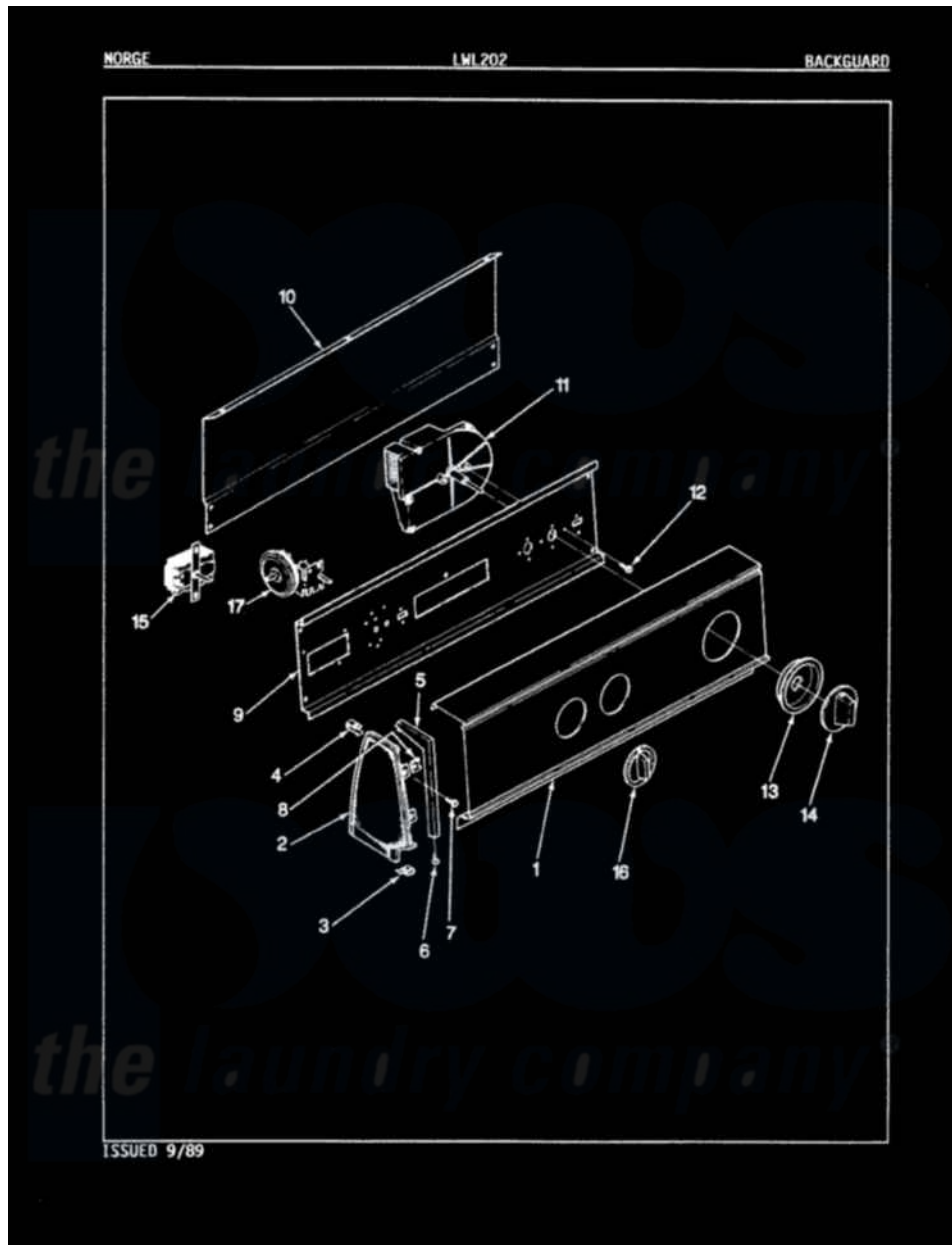

Norge LWL202A 02 - CONTROL PANEL (ORIG. REV. A)

Norge Residential Norge LWL202A Washer Parts Parts Diagram 02 - CONTROL PANEL (ORIG. REV. A)
 Click on the part number to view part

Item	Original Part Number	Replaced By	Status	Part Description
1	25-7702			Speedclip, End Cap To Control Panel
"	25-7793			Screw
"	35-2179		Not Available	CONTROL PANEL
2	53-0265			LH Endcap
"	53-0264			RH Endcap
3	25-7851			Speedclip, End Cap To Top
"	25-7697	25-2219		Screw
"	34-9487		Not Available	PLATE, REINFORCEMENT
4	25-7435	33002917		Screw, No.10-16
"	25-7852			Speedclip, Rr Shld To End Cap
5	53-0280		Not Available	TRIM, END CAP (LT)
"	53-0279		Not Available	TRIM, END CAP (RT)
6	25-7760			Screw
7	25-3092	90767		Screw, 8A X 3/8 HeX Washer Head Tapping

8	25-7702		Speedclip, End Cap To Control Panel
9	53-0365	53-1676	Shield, Control
10	25-3457		Screw, Sems
"	25-3092	90767	Screw, 8A X 3/8 HeX Washer Head Tapping
"	53-0268	21001460	Shield, Rear
11	35-2210	35-2749	Timer
12	25-0088	489483	Screw 10-32 X 1/2
13	25-7835		Not Available RING, COMPRESSION
"	35-2255	21001497	Skirt Ri
14	35-2188	12500058	Knob Ski
15	25-3092	90767	Screw, 8A X 3/8 HeX Washer Head Tapping
"	35-0119		Rotary Switch
16	25-3092	90767	Screw, 8A X 3/8 HeX Washer Head Tapping
"	35-2186		Not Available KNOB, SELECTOR
17	33-8304		Not Available MANUAL, USE & CARE
"	25-3092	90767	Screw, 8A X 3/8 HeX Washer Head Tapping
"	35-2145	21001554	Switch, Water Level