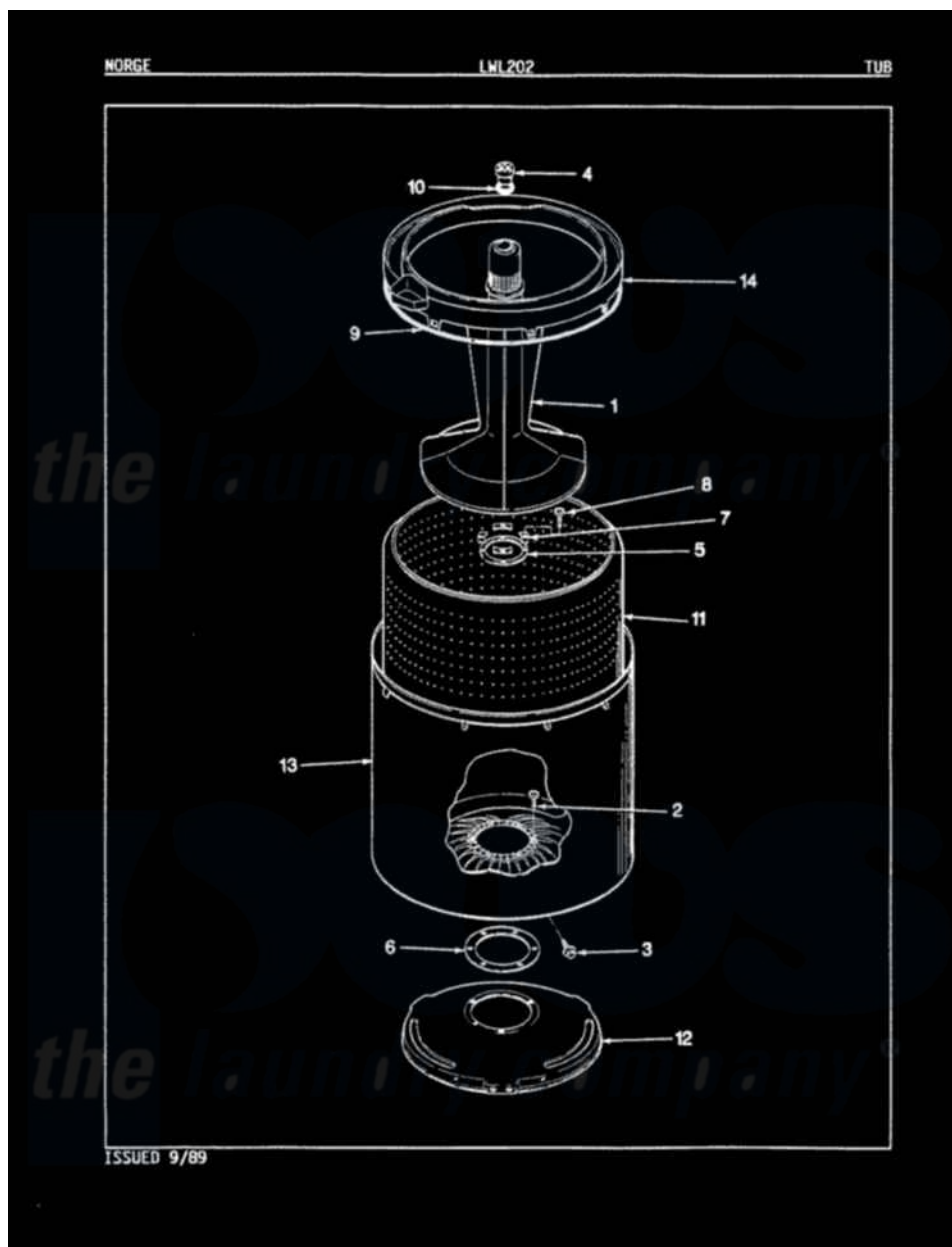

# Norge LWL202A 04 - TUB (ORIG. REV. A)

Norge Residential Norge LWL202A Washer Parts Parts Diagram 04 - TUB (ORIG. REV. A)

Click on the part number to view part

Item	Original Part Number	Replaced By	Status	Part Description
1	35-2371	<a href="#">33-4352</a>		Agitator
2	35-2062	<a href="#">21001063</a>		Screw, Shoulder
3	25-7914	<a href="#">22002933</a>		Screw
4	<a href="#">33-6241</a>			Cap
5	<a href="#">33-8959</a>			Gasket
6	<a href="#">35-2061</a>			Gasket, Tub To Housing
7	35-8799		Not Available	REINFORCEMENT PLATE
8	25-7783	<a href="#">4356852</a>		Screw
9	<a href="#">35-2328</a>			Seal, Tub Top
10	<a href="#">25-7330</a>			Rubber Washer
11	35-2381		Not Available	BASKET ASSY-WHITE
12	<a href="#">35-2023</a>			Tub Support
13	<a href="#">35-2038</a>			Tub
14	35-2262		Not Available	SHIELD, TUB TOP
"	35-2034		Not Available	TOP, TUB