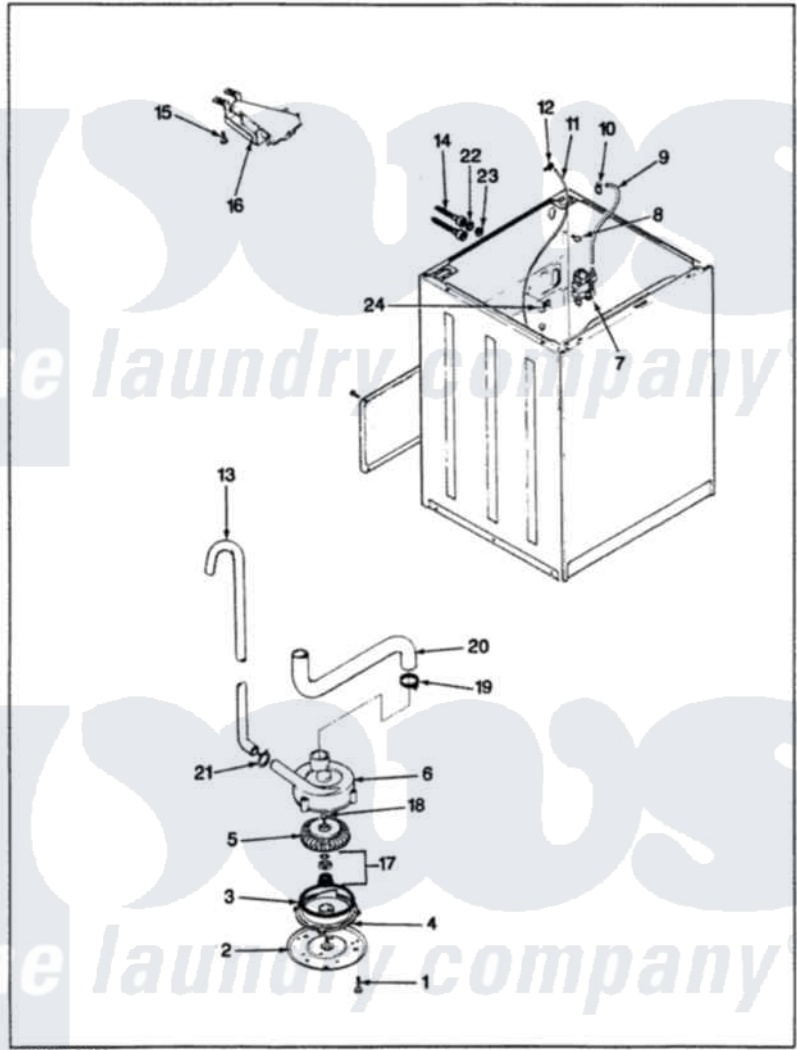

Norge LWL202A 05 - WATER CARRYING & PUMP (ORIG. REV. A)

NORGE LWL202 WATER CARRYING & PUMP ASSEMBLY

ISSUED 9/89

Norge Residential Norge LWL202A Washer Parts Parts Diagram 05 - WATER CARRYING & PUMP (ORIG. REV. A)
 Click on the part number to view part

Item	Original Part Number	Replaced By	Status	Part Description
1	25-7405	3196164		Screw
2	33-6035		Not Available	PLATE & PULLEY ASSY.
3	33-6032			Gasket
"	33-6032			Gasket
4	35-2058			Base, Pump
5	35-2057	35-6465		Pump Assem
6	35-2056		Not Available	HOUSING, PUMP
"	35-2099	35-6465		Pump Assem
7	33-7044	35-2374N		Valve, Water
"	25-7220			Clip, Cabinet Top
"	35-2374	35-2374N		Valve, Water
8	25-7867	596669		Clamp, Manifold
9	35-0541		Not Available	WATR INLET HOSE
"	35-2378	12002749		Hose, Flume Kit
10	25-7867	596669		Clamp, Manifold
11	35-2261		Not Available	PAD, PRESSURE SWITCH HOSE

"	35-2321	21001748		Hose, Pressure Switch
12	33-6099			Clamp
13	33-9436	211704		Hose, Drain
14	33-7046	89503		Hose-Inlet
"	35-0873	76313		Hosefill
15	25-3092	90767		Screw, 8A X 3/8 HeX Washer Head Tapping
16	35-2051	21001760		Flume Assembly / Water Diverter
17	35-0707			Seal, Seat And "O" Ring
18	25-7894	W10001180		Screw
19	25-6069		Not Available	CORBIN CLAMP
20	35-2131		Not Available	HOSE, SUMP TO PUMP
21	25-7796	596669		Clamp, Manifold
22	25-7048			Washer
23	33-7313	33-4264N		Strainer And Washer Kit
24	25-7796	596669		Clamp, Manifold