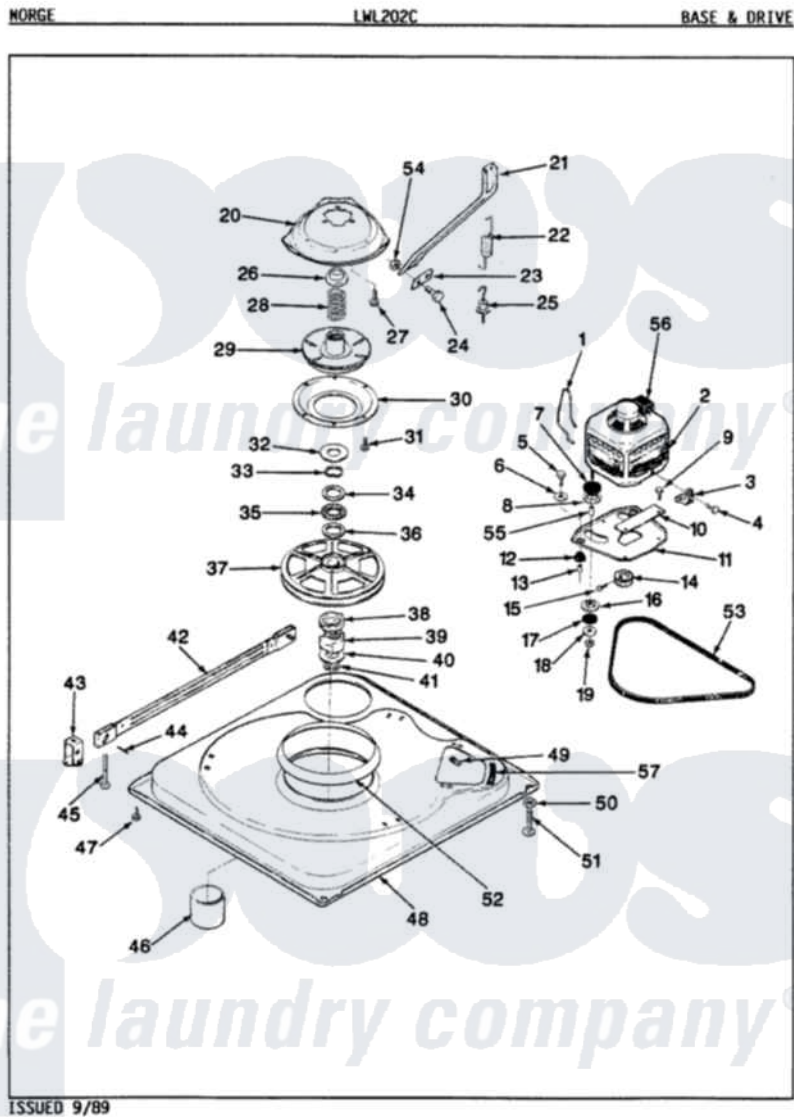

Norge LWL202AC 01 - BASE & DRIVE (ORIG. REV. A)

Norge Residential Norge LWL202AC Washer Parts Parts Diagram 01 - BASE & DRIVE (ORIG. REV. A)
 Click on the part number to view part

Item	Original Part Number	Replaced By	Status	Part Description
1	35-0235			Spring, Motor Pivot
2	35-2030		Not Available	MOTOR
"	LA-2002		Not Available	MOTOR KIT
3	33-9945			Slide, Foot
4	25-7418	33001178		Back, Tumbler
5	25-7833	21001977		Screw
6	25-7834			Washer, Motor/Base Screw
7	33-9946			Isolator, Motor
8	33-9944	35-3570		Washer, Motor Pivot
9	25-3083	212951		Screw, No.6-32 X 1/4 Inch
10	33-9947		Not Available	DBL.PIVOT SLIDE
11	35-2021	21001783		Plate And Screw Assembly
12	33-9941	35-3646		Isolator, Motor Plate
13	25-7831			Spacer, Mounting
14	35-2124	W10143344		Pulley
15	25-7117			Set Screw