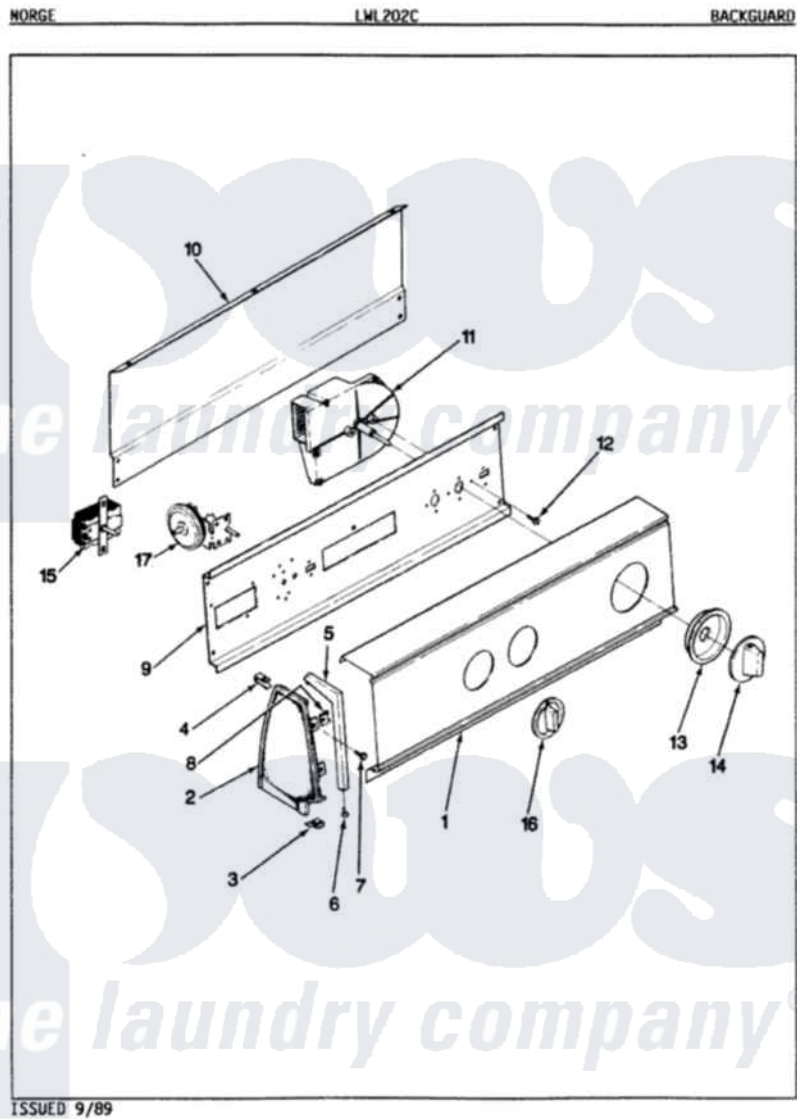

Norge LWL202AC 02 - CONTROL PANEL (ORIG. REV. A)

ISSUED 9/89

Norge Residential Norge LWL202AC Washer Parts Parts Diagram 02 - CONTROL PANEL (ORIG. REV. A)
 Click on the part number to view part

Item	Original Part Number	Replaced By	Status	Part Description
1	25-7702			Speedclip, End Cap To Control Panel
"	25-7793			Screw
"	35-2179		Not Available	CONTROL PANEL
2	35-2488	21001452		Cap- End
"	53-0264			RH Endcap
"	53-0265			LH Endcap
"	35-2487	21001451		Cap- End
3	25-7697	25-2219		Screw
"	25-7851			Speedclip, End Cap To Top
"	34-9487		Not Available	PLATE, REINFORCEMENT
4	W10124350		Not Available	NOT REQUIRED PART OR SEE NOTE
"	25-7435	33002917		Screw, No.10-16
"	25-7852			Speedclip, Rr Shld To End Cap
5	53-0279		Not Available	TRIM, END CAP (RT)

"	53-0280	Not Available	TRIM, END CAP (LT)
6	25-7760		Screw
7	25-3092	90767	Screw, 8A X 3/8 HeX Washer Head Tapping
8	25-7702		Speedclip, End Cap To Control Panel
9	53-1676		Shield, Control
"	53-0365	53-1676	Shield, Control
10	25-3092	90767	Screw, 8A X 3/8 HeX Washer Head Tapping
"	35-2688	21001460	Shield, Rear
"	53-0268	21001460	Shield, Rear
"	25-3457		Screw, Sems
11	35-2210	35-2749	Timer
12	25-0088	489483	Screw 10-32 X 1/2
13	35-2255	21001497	Skirt Ri
14	35-2188	12500058	Knob Ski
15	25-3092	90767	Screw, 8A X 3/8 HeX Washer Head Tapping
"	35-0119		Rotary Switch
16	25-3092	90767	Screw, 8A X 3/8 HeX Washer Head Tapping
"	35-2186	Not Available	KNOB, SELECTOR
17	25-3092	90767	Screw, 8A X 3/8 HeX Washer Head Tapping
"	35-2145	21001554	Switch, Water Level
"	33-8304	Not Available	MANUAL, USE & CARE