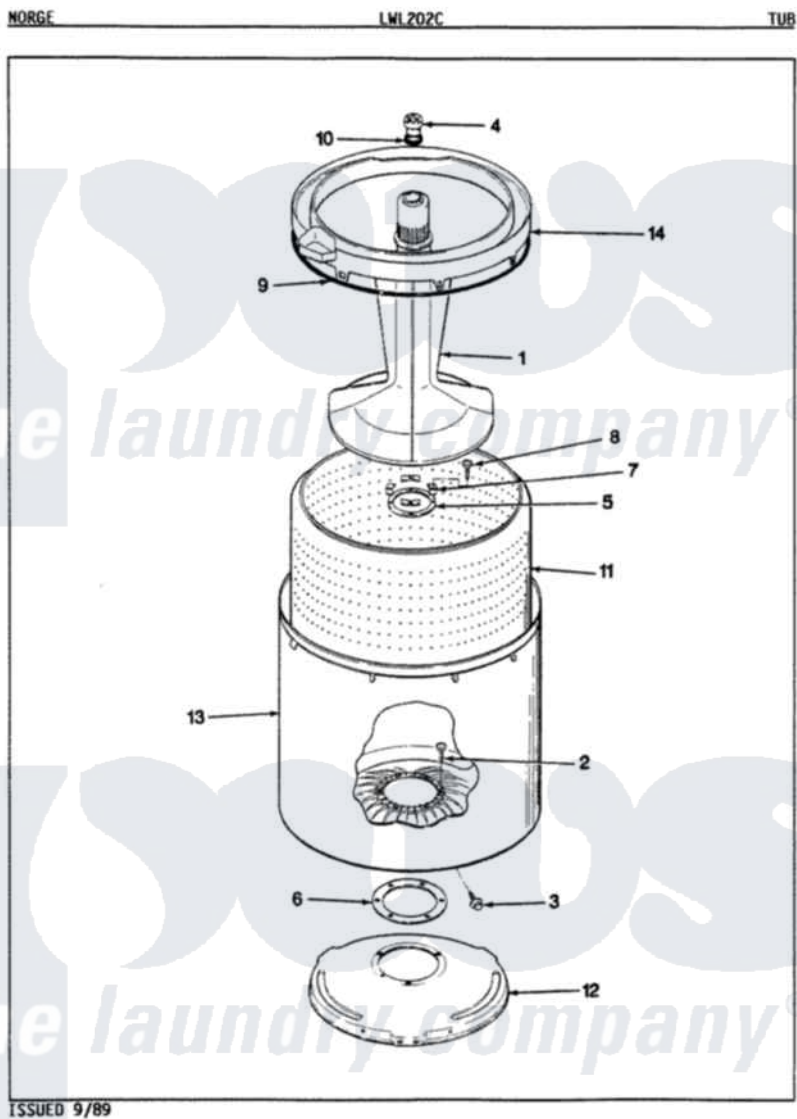

# Norge LWL202AC 04 - TUB (ORIG. REV. A)

Norge Residential Norge LWL202AC Washer Parts Parts Diagram 04 - TUB (ORIG. REV. A)  
 Click on the part number to view part

Item	Original Part Number	Replaced By	Status	Part Description
1	35-2371	<a href="#">33-4352</a>		Agitator
2	35-2062	<a href="#">21001063</a>		Screw, Shoulder
3	25-7914	<a href="#">22002933</a>		Screw
4	<a href="#">33-6241</a>			Cap
5	<a href="#">33-8959</a>			Gasket
6	<a href="#">35-2061</a>			Gasket, Tub To Housing
7	35-8799		Not Available	REINFORCEMENT PLATE
8	25-7783	<a href="#">4356852</a>		Screw
9	<a href="#">35-2328</a>			Seal, Tub Top
10	<a href="#">25-7330</a>			Rubber Washer
11	35-2381		Not Available	BASKET ASSY-WHITE
12	<a href="#">35-2023</a>			Tub Support
13	<a href="#">35-2038</a>			Tub
14	35-2262		Not Available	SHIELD, TUB TOP
"	35-2034		Not Available	TOP, TUB