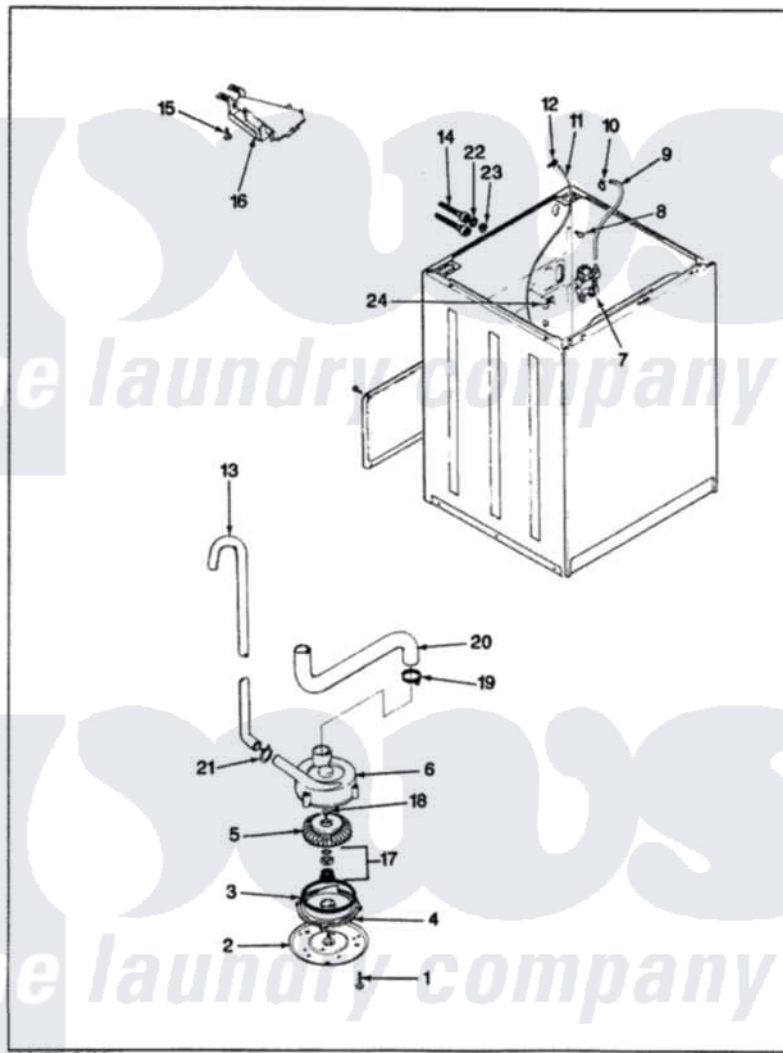

Norge LWL202AC 05 - WATER CARRYING & PUMP (ORIG. REV. A)

NORGE LWL202C WATER CARRYING & PUMP ASSEMBLY

ISSUED 9/89

Norge Residential Norge LWL202AC Washer Parts Parts Diagram 05 - WATER CARRYING & PUMP (ORIG. REV. A)
 Click on the part number to view part

Item	Original Part Number	Replaced By	Status	Part Description
1	25-7405	3196164		Screw
2	33-6035		Not Available	PLATE & PULLEY ASSY.
3	33-6032			Gasket
4	35-2058			Base, Pump
5	35-2057	35-6465		Pump Assem
6	35-2099	35-6465		Pump Assem
"	35-2056		Not Available	HOUSING, PUMP
7	25-7220			Clip, Cabinet Top
"	35-2374	35-2374N		Valve, Water
8	25-7867	596669		Clamp, Manifold
9	35-2378	12002749		Hose, Flume Kit
10	25-7867	596669		Clamp, Manifold
11	35-2261		Not Available	PAD, PRESSURE SWITCH HOSE
"	35-2321	21001748		Hose, Pressure Switch
12	33-6099			Clamp
13	33-9436	211704		Hose, Drain

14	33-7046	89503	Hose-Inlet
"	35-0873	76313	Hosefill
15	25-3092	90767	Screw, 8A X 3/8 HeX Washer Head Tapping
16	35-2051	21001760	Flume Assembly / Water Diverter
17	35-0707		Seal, Seat And "O" Ring
18	25-7894	W10001180	Screw
19	25-6069	Not Available	CORBIN CLAMP
20	35-2131	Not Available	HOSE, SUMP TO PUMP
21	25-7796	596669	Clamp, Manifold
22	25-7048		Washer
23	33-7313	33-4264N	Strainer And Washer Kit
24	25-7796	596669	Clamp, Manifold