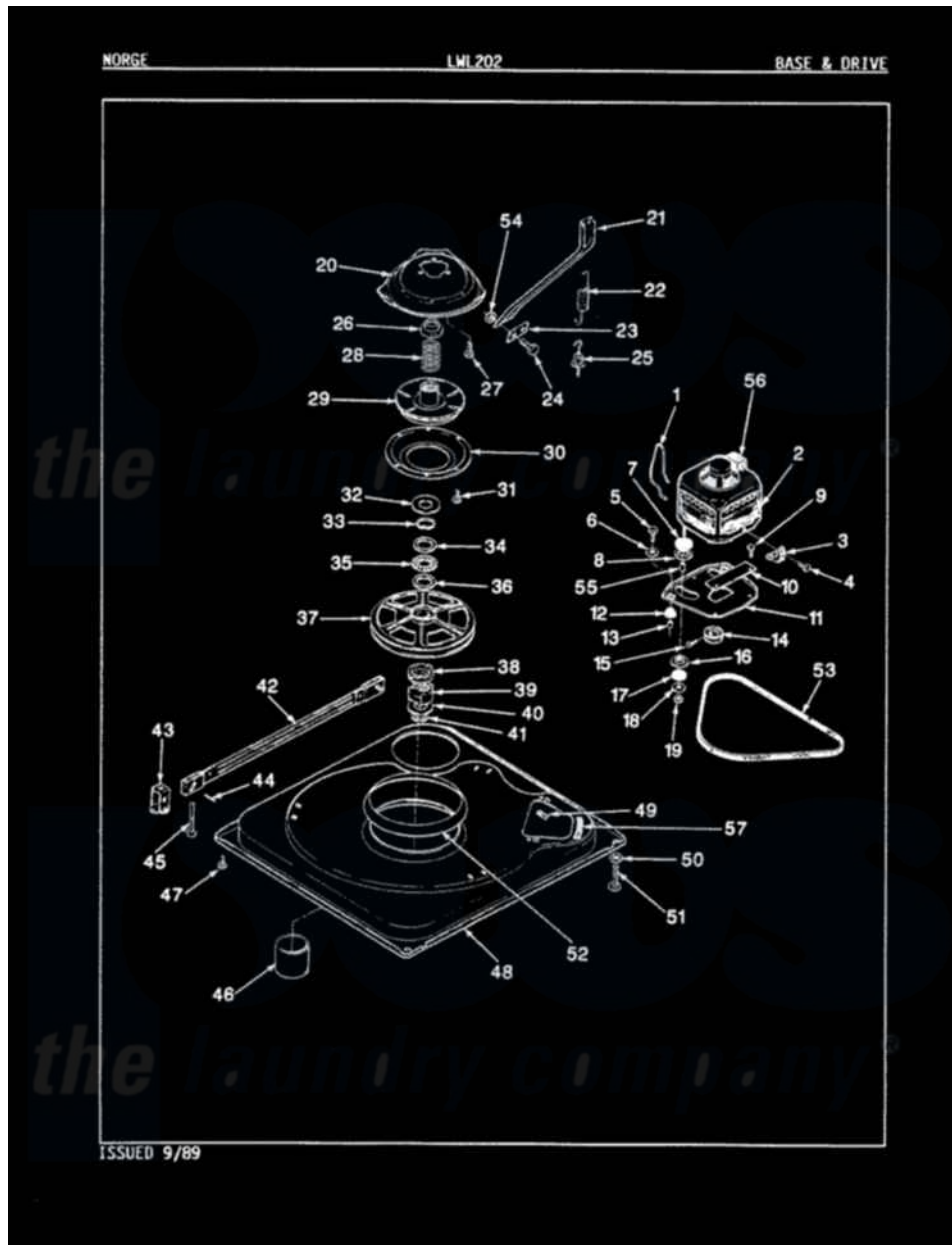

# Norge LWL202H 01 - BASE & DRIVE (ORIG. REV. A)

Norge Residential Norge LWL202H Washer Parts Parts Diagram 01 - BASE & DRIVE (ORIG. REV. A)

Click on the part number to view part

Item	Original Part Number	Replaced By	Status	Part Description
1	<a href="#">35-0235</a>			Spring, Motor Pivot
2	35-2030		Not Available	MOTOR
"	LA-2002		Not Available	MOTOR KIT
3	<a href="#">33-9945</a>			Slide, Foot
4	25-7418	<a href="#">33001178</a>		Back, Tumbler
5	25-7833	<a href="#">21001977</a>		Screw
6	<a href="#">25-7834</a>			Washer, Motor/Base Screw
7	<a href="#">33-9946</a>			Isolator, Motor
8	33-9944	<a href="#">35-3570</a>		Washer, Motor Pivot
9	25-3083	<a href="#">212951</a>		Screw, No.6-32 X 1/4 Inch
10	33-9947		Not Available	DBL.PIVOT SLIDE
11	35-2021	<a href="#">21001783</a>		Plate And Screw Assembly
12	33-9941	<a href="#">35-3646</a>		Isolator, Motor Plate
13	<a href="#">25-7831</a>			Spacer, Mounting
14	35-2124	<a href="#">W10143344</a>		Pulley
15	<a href="#">25-7117</a>			Set Screw