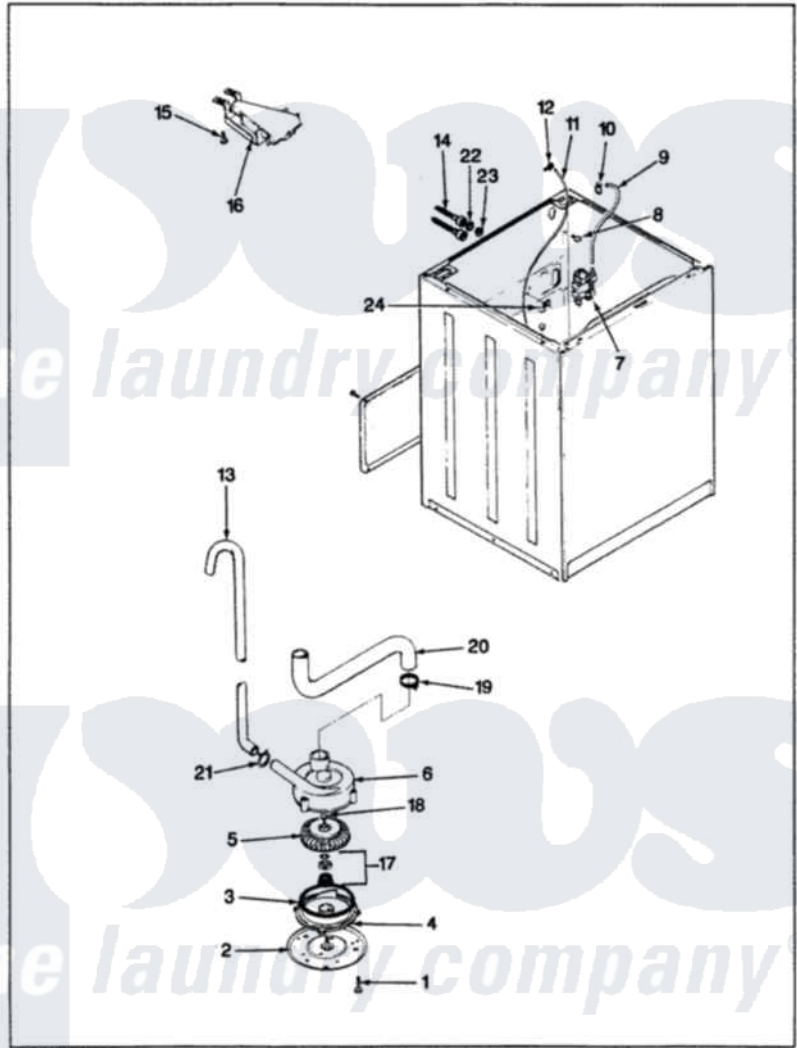

Norge LWL202H 05 - WATER CARRYING & PUMP (ORIG. REV. A)

NORGE LWL202 WATER CARRYING & PUMP ASSEMBLY

ISSUED 9/89

Norge Residential Norge LWL202H Washer Parts Parts Diagram 05 - WATER CARRYING & PUMP (ORIG. REV. A)
 Click on the part number to view part

Item	Original Part Number	Replaced By	Status	Part Description
1	25-7405	3196164		Screw
2	33-6035		Not Available	PLATE & PULLEY ASSY.
3	33-6032			Gasket
"	33-6032			Gasket
4	35-2058			Base, Pump
5	35-2057	35-6465		Pump Assem
6	35-2056		Not Available	HOUSING, PUMP
"	35-2099	35-6465		Pump Assem
7	33-7044	35-2374N		Valve, Water
"	25-7220			Clip, Cabinet Top
"	35-2374	35-2374N		Valve, Water
8	25-7867	596669		Clamp, Manifold
9	35-0541		Not Available	WATR INLET HOSE
"	35-2378	12002749		Hose, Flume Kit
10	25-7867	596669		Clamp, Manifold
11	35-2261		Not Available	PAD, PRESSURE SWITCH HOSE

"	35-2321	21001748		Hose, Pressure Switch
12	33-6099			Clamp
13	33-9436	211704		Hose, Drain
14	33-7046	89503		Hose-Inlet
"	35-0873	76313		Hosefill
15	25-3092	90767		Screw, 8A X 3/8 HeX Washer Head Tapping
16	35-2051	21001760		Flume Assembly / Water Diverter
17	35-0707			Seal, Seat And "O" Ring
18	25-7894	W10001180		Screw
19	25-6069		Not Available	CORBIN CLAMP
20	35-2131		Not Available	HOSE, SUMP TO PUMP
21	25-7796	596669		Clamp, Manifold
22	25-7048			Washer
23	33-7313	33-4264N		Strainer And Washer Kit
24	25-7796	596669		Clamp, Manifold