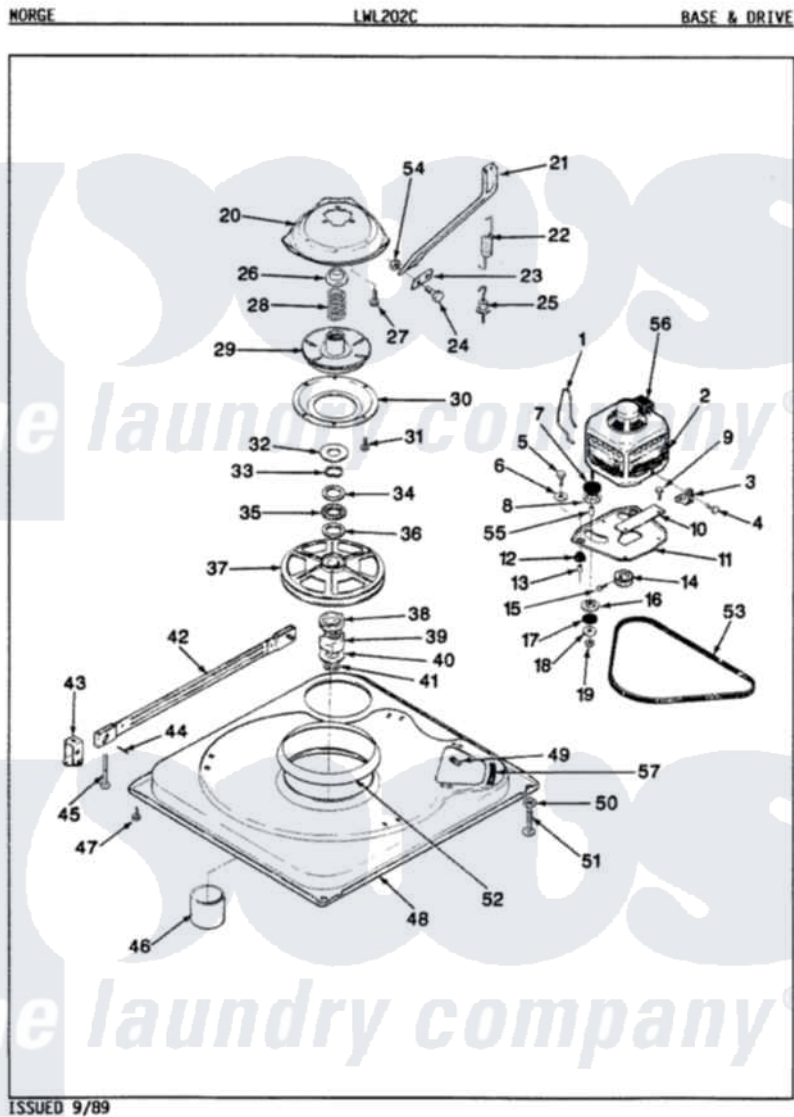

Norge LWL202HC 01 - BASE & DRIVE (ORIG. REV. A)

Norge Residential Norge LWL202HC Washer Parts Parts Diagram 01 - BASE & DRIVE (ORIG. REV. A)
 Click on the part number to view part

Item	Original Part Number	Replaced By	Status	Part Description
1	35-0235			Spring, Motor Pivot
2	35-2030		Not Available	MOTOR
"	LA-2002		Not Available	MOTOR KIT
3	33-9945			Slide, Foot
4	25-7418	33001178		Back, Tumbler
5	25-7833	21001977		Screw
6	25-7834			Washer, Motor/Base Screw
7	33-9946			Isolator, Motor
8	33-9944	35-3570		Washer, Motor Pivot
9	25-3083	212951		Screw, No.6-32 X 1/4 Inch
10	33-9947		Not Available	DBL.PIVOT SLIDE
11	35-2021	21001783		Plate And Screw Assembly
12	33-9941	35-3646		Isolator, Motor Plate
13	25-7831			Spacer, Mounting
14	35-2124	W10143344		Pulley
15	25-7117			Set Screw