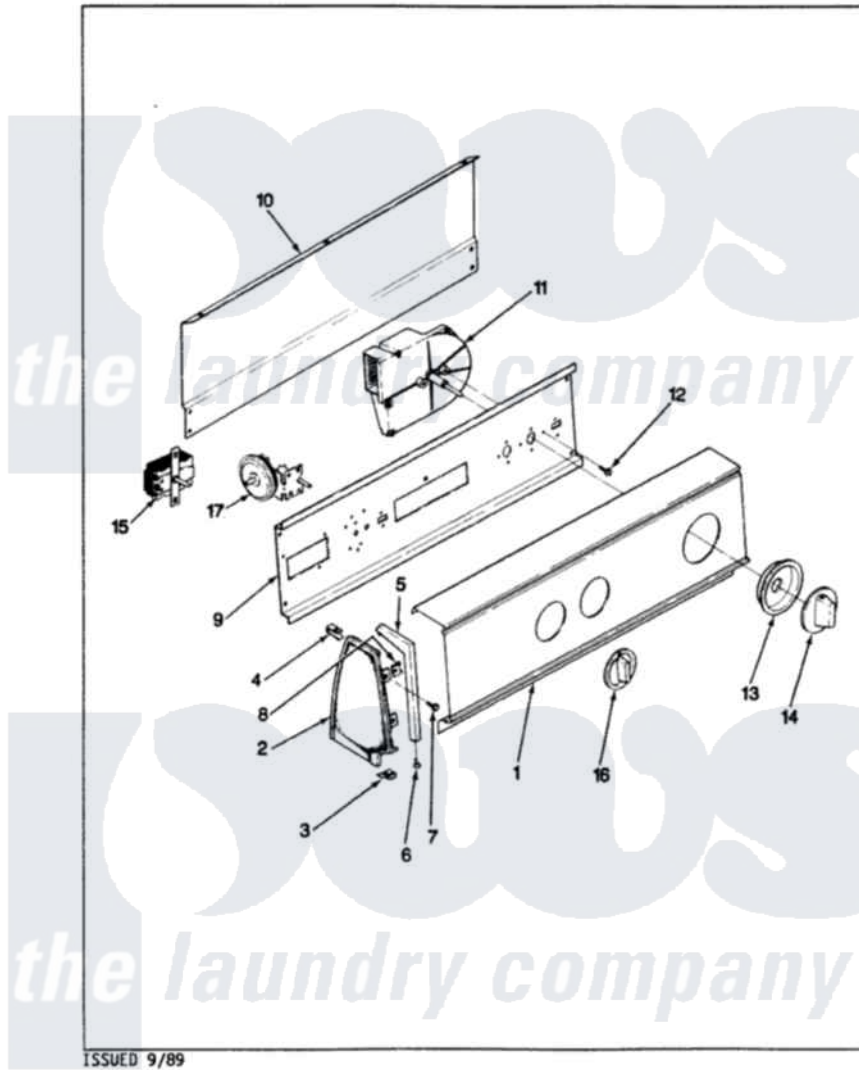

Norge LWL202HC 02 - CONTROL PANEL (ORIG. REV. A)

NORGE LMI 202C BACKGUARD

ISSUED 9/89

Norge Residential Norge LWL202HC Washer Parts Parts Diagram 02 - CONTROL PANEL (ORIG. REV. A)
 Click on the part number to view part

Item	Original Part Number	Replaced By	Status	Part Description
1	25-7702			Speedclip, End Cap To Control Panel
"	25-7793			Screw
"	35-2179		Not Available	CONTROL PANEL
2	35-2488	21001452		Cap- End
"	53-0264			RH Endcap
"	53-0265			LH Endcap
"	35-2487	21001451		Cap- End
3	25-7697	25-2219		Screw
"	25-7851			Speedclip, End Cap To Top
"	34-9487		Not Available	PLATE, REINFORCEMENT
4	W10124350		Not Available	NOT REQUIRED PART OR SEE NOTE
"	25-7435	33002917		Screw, No.10-16
"	25-7852			Speedclip, Rr Shld To End Cap
5	53-0279		Not Available	TRIM, END CAP (RT)

"	53-0280	Not Available	TRIM, END CAP (LT)
6	25-7760		Screw
7	25-3092	90767	Screw, 8A X 3/8 HeX Washer Head Tapping
8	25-7702		Speedclip, End Cap To Control Panel
9	53-1676		Shield, Control
"	53-0365	53-1676	Shield, Control
10	25-3092	90767	Screw, 8A X 3/8 HeX Washer Head Tapping
"	35-2688	21001460	Shield, Rear
"	53-0268	21001460	Shield, Rear
"	25-3457		Screw, Sems
11	35-2210	35-2749	Timer
12	25-0088	489483	Screw 10-32 X 1/2
13	35-2255	21001497	Skirt Ri
14	35-2188	12500058	Knob Ski
15	25-3092	90767	Screw, 8A X 3/8 HeX Washer Head Tapping
"	35-0119		Rotary Switch
16	25-3092	90767	Screw, 8A X 3/8 HeX Washer Head Tapping
"	35-2186	Not Available	KNOB, SELECTOR
17	25-3092	90767	Screw, 8A X 3/8 HeX Washer Head Tapping
"	35-2145	21001554	Switch, Water Level
"	33-8304	Not Available	MANUAL, USE & CARE