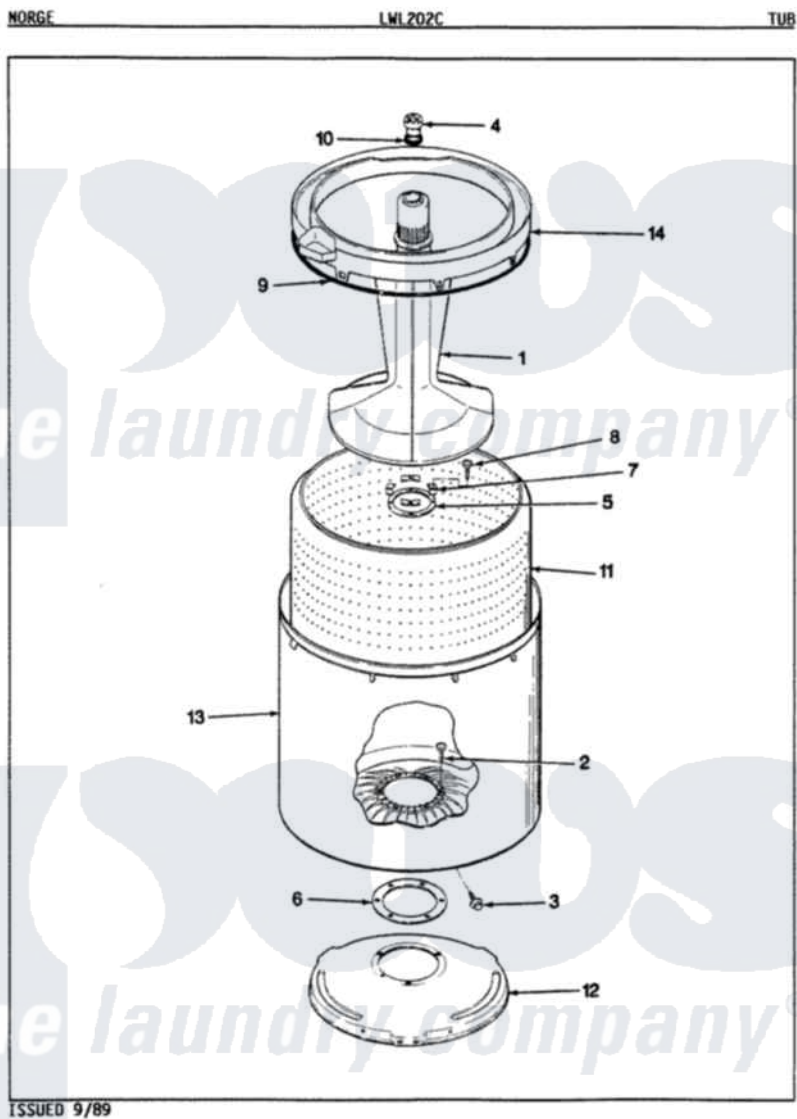

# Norge LWL202HC 04 - TUB (ORIG. REV. A)

Norge Residential Norge LWL202HC Washer Parts Parts Diagram 04 - TUB (ORIG. REV. A)

Click on the part number to view part

Item	Original Part Number	Replaced By	Status	Part Description
1	35-2371	<a href="#">33-4352</a>		Agitator
2	35-2062	<a href="#">21001063</a>		Screw, Shoulder
3	25-7914	<a href="#">22002933</a>		Screw
4	<a href="#">33-6241</a>			Cap
5	<a href="#">33-8959</a>			Gasket
6	<a href="#">35-2061</a>			Gasket, Tub To Housing
7	35-8799		Not Available	REINFORCEMENT PLATE
8	25-7783	<a href="#">4356852</a>		Screw
9	<a href="#">35-2328</a>			Seal, Tub Top
10	<a href="#">25-7330</a>			Rubber Washer
11	35-2381		Not Available	BASKET ASSY-WHITE
12	<a href="#">35-2023</a>			Tub Support
13	<a href="#">35-2038</a>			Tub
14	35-2262		Not Available	SHIELD, TUB TOP
"	35-2034		Not Available	TOP, TUB