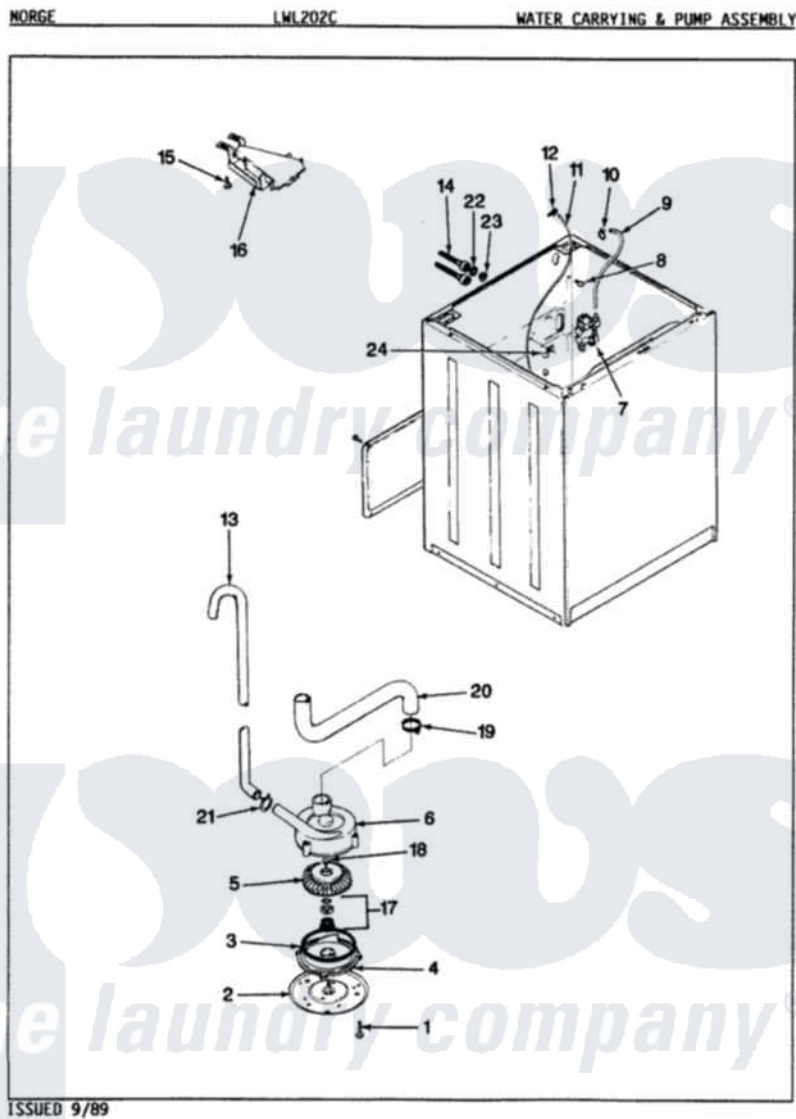

Norge LWL202HC 05 - WATER CARRYING & PUMP (ORIG. REV. A)

Norge Residential Norge LWL202HC Washer Parts Parts Diagram 05 - WATER CARRYING & PUMP (ORIG. REV. A)
 Click on the part number to view part

Item	Original Part Number	Replaced By	Status	Part Description
1	25-7405	3196164		Screw
2	33-6035		Not Available	PLATE & PULLEY ASSY.
3	33-6032			Gasket
4	35-2058			Base, Pump
5	35-2057	35-6465		Pump Assem
6	35-2099	35-6465		Pump Assem
"	35-2056		Not Available	HOUSING, PUMP
7	25-7220			Clip, Cabinet Top
"	35-2374	35-2374N		Valve, Water
8	25-7867	596669		Clamp, Manifold
9	35-2378	12002749		Hose, Flume Kit
10	25-7867	596669		Clamp, Manifold
11	35-2261		Not Available	PAD, PRESSURE SWITCH HOSE
"	35-2321	21001748		Hose, Pressure Switch
12	33-6099			Clamp
13	33-9436	211704		Hose, Drain

14	33-7046	89503	Hose-Inlet
"	35-0873	76313	Hosefill
15	25-3092	90767	Screw, 8A X 3/8 HeX Washer Head Tapping
16	35-2051	21001760	Flume Assembly / Water Diverter
17	35-0707		Seal, Seat And "O" Ring
18	25-7894	W10001180	Screw
19	25-6069	Not Available	CORBIN CLAMP
20	35-2131	Not Available	HOSE, SUMP TO PUMP
21	25-7796	596669	Clamp, Manifold
22	25-7048		Washer
23	33-7313	33-4264N	Strainer And Washer Kit
24	25-7796	596669	Clamp, Manifold