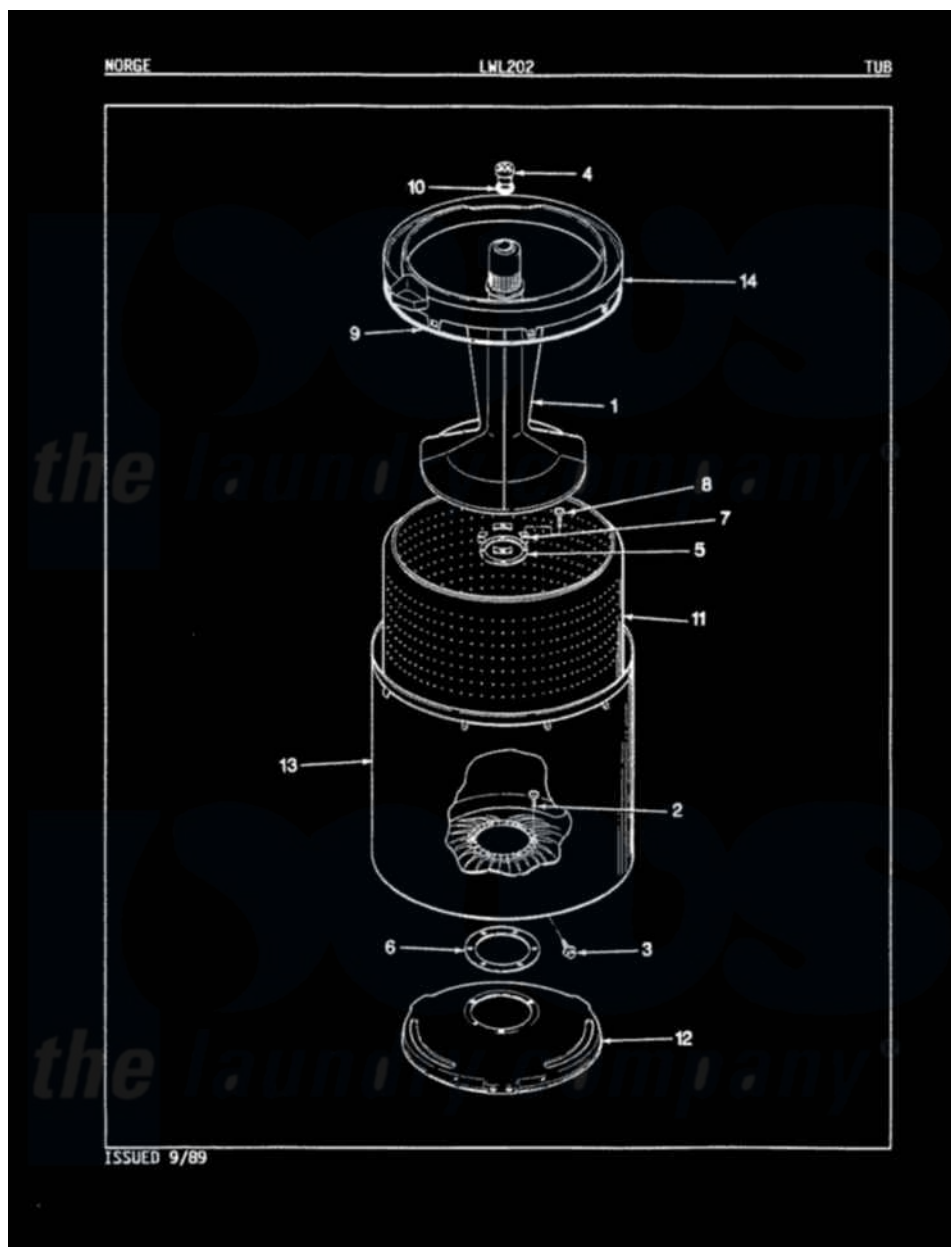

Norge LWL202W 05 - TUB (ORIG. REV. A)

Norge Residential Norge LWL202W Washer Parts Parts Diagram 05 - TUB (ORIG. REV. A)

Click on the part number to view part

Item	Original Part Number	Replaced By	Status	Part Description
1	35-2371	33-4352		Agitator
2	35-2062	21001063		Screw, Shoulder
3	25-7914	22002933		Screw
4	33-6241			Cap
5	33-8959			Gasket
6	35-2061			Gasket, Tub To Housing
7	35-8799		Not Available	REINFORCEMENT PLATE
8	25-7783	4356852		Screw
9	35-2328			Seal, Tub Top
10	25-7330			Rubber Washer
11	35-2381		Not Available	BASKET ASSY-WHITE
12	35-2023			Tub Support
13	35-2038			Tub
14	35-2262		Not Available	SHIELD, TUB TOP
"	35-2034		Not Available	TOP, TUB