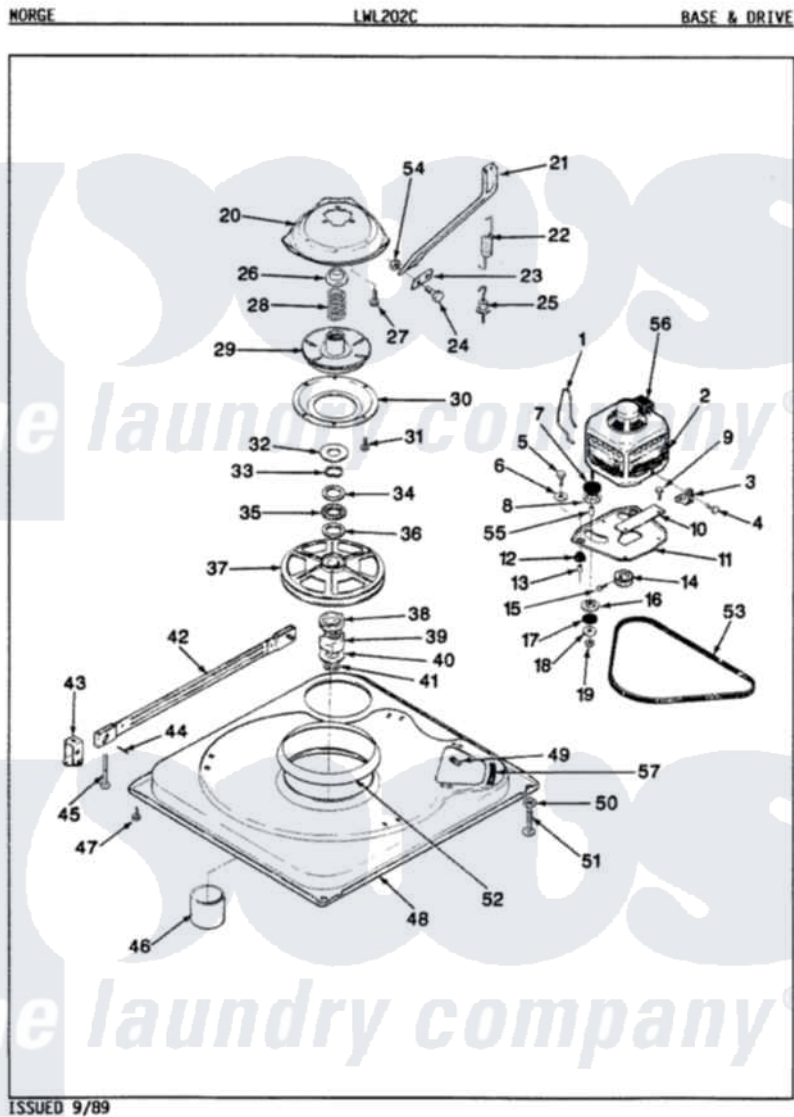

Norge LWL202WC 01 - BASE & DRIVE (ORIG. REV. A)

Norge Residential Norge LWL202WC Washer Parts Parts Diagram 01 - BASE & DRIVE (ORIG. REV. A)
 Click on the part number to view part

Item	Original Part Number	Replaced By	Status	Part Description
1	35-0235			Spring, Motor Pivot
2	35-2030		Not Available	MOTOR
"	LA-2002		Not Available	MOTOR KIT
3	33-9945			Slide, Foot
4	25-7418	33001178		Back, Tumbler
5	25-7833	21001977		Screw
6	25-7834			Washer, Motor/Base Screw
7	33-9946			Isolator, Motor
8	33-9944	35-3570		Washer, Motor Pivot
9	25-3083	212951		Screw, No.6-32 X 1/4 Inch
10	33-9947		Not Available	DBL.PIVOT SLIDE
11	35-2021	21001783		Plate And Screw Assembly
12	33-9941	35-3646		Isolator, Motor Plate
13	25-7831			Spacer, Mounting
14	35-2124	W10143344		Pulley
15	25-7117			Set Screw