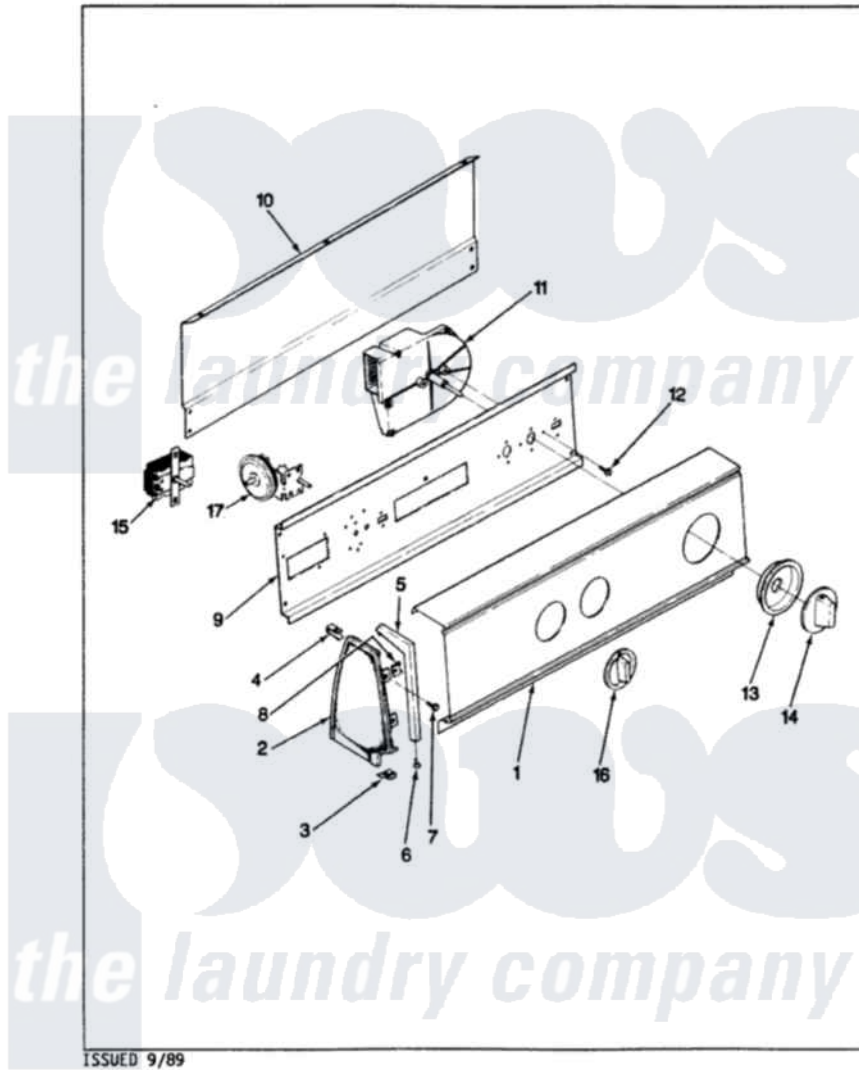

Norge LWL202WC 02 - CONTROL PANEL (ORIG. REV. A)

NORGE LMI 202C BACKGUARD

ISSUED 9/89

Norge Residential Norge LWL202WC Washer Parts Parts Diagram 02 - CONTROL PANEL (ORIG. REV. A)
Click on the part number to view part

Item	Original Part Number	Replaced By	Status	Part Description
1	25-7702			Speedclip, End Cap To Control Panel
"	25-7793			Screw
"	35-2179		Not Available	CONTROL PANEL
2	35-2488	21001452		Cap- End
"	53-0264			RH Endcap
"	53-0265			LH Endcap
"	35-2487	21001451		Cap- End
3	25-7697	25-2219		Screw
"	25-7851			Speedclip, End Cap To Top
"	34-9487		Not Available	PLATE, REINFORCEMENT
4	W10124350		Not Available	NOT REQUIRED PART OR SEE NOTE
"	25-7435	33002917		Screw, No.10-16
"	25-7852			Speedclip, Rr Shld To End Cap
5	53-0279		Not Available	TRIM, END CAP (RT)