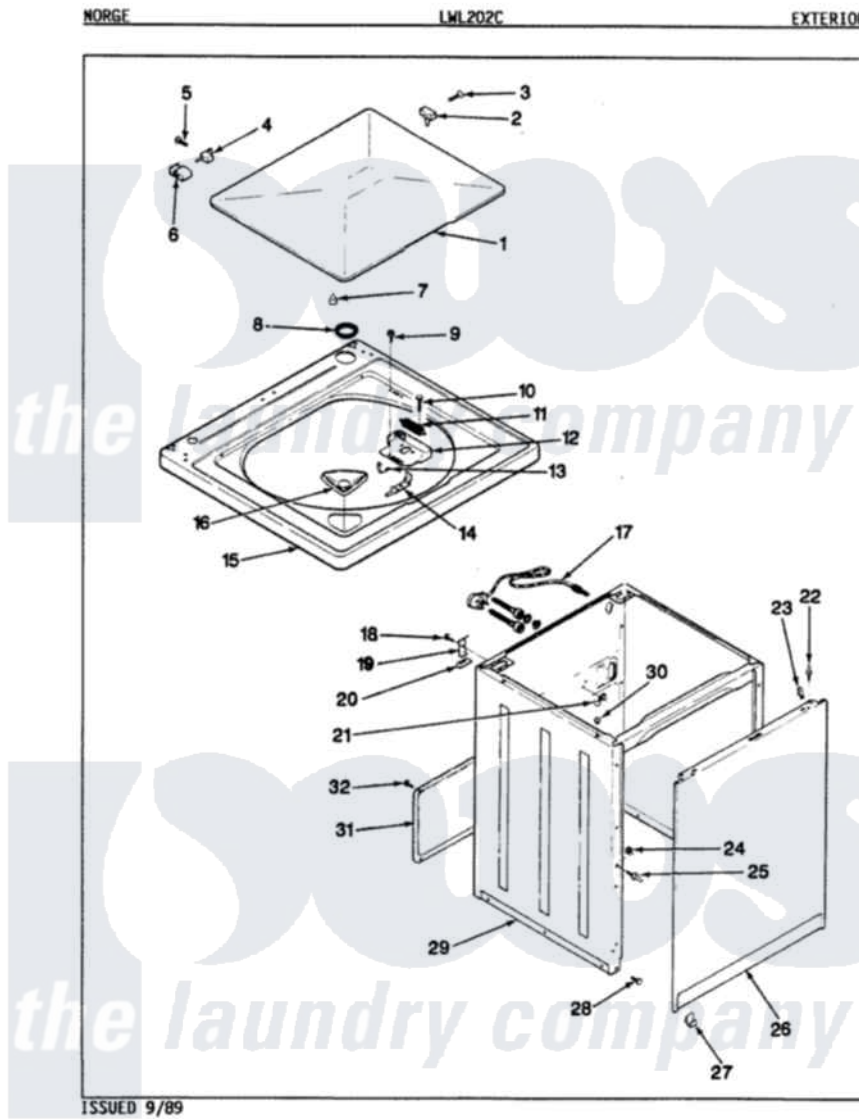

Norge LWL202WC 03 - EXTERIOR (ORIG. REV. A)

Norge Residential Norge LWL202WC Washer Parts Parts Diagram 03 - EXTERIOR (ORIG. REV. A)
 Click on the part number to view part

Item	Original Part Number	Replaced By	Status	Part Description
1	35-2026			Lid
2	25-7436			Nylite Washer
"	43-0057			Actuator, Door Switch
3	25-7438			Screw
4	35-2045			Pin, Hinge
"	25-7086	Y0308025		Washer, Stainless Steel
5	25-7893			Screw
6	35-2044			Hinge, Lid
7	35-0581			Bumper, Door
8	35-2064			Bushing, Insulating
"	35-2063			Bushing, Insulator
9	25-7463	7101P012-60		Screw
10	25-7437	40040701		Screw, Tapping No.6b-20
11	33-9064	12001187		Kit, Lid Switch Assembly
"	33-8911	12001187		Kit, Lid Switch Assembly
12	33-8289	12001187		Kit, Lid Switch Assembly

13	25-7878		Clip
14	33-9063	12001187	Kit, Lid Switch Assembly
15	35-2028		Not Available CABINET TOP
"	35-2738		Not Available CABINET TOP (S.O. W/O BL. DISP)
16	33-9906	21001167	Dispenser, Bleach
17	35-0680		Not Available CORD, POWER
18	25-7893		Screw
19	33-7450	35-2846	Hinge, Cabinet Top
20	33-0930		Pad, Top Hinge
21	33-6099		Clamp
22	53-0643		Pin, Locator
23	34-9701		Guide, Cabinet
24	25-0224	3400029	Nut, Adapter Plate
25	53-0643		Pin, Locator
26	35-2084		Panel, Front
27	53-0120		Clip, Front Panel
28	33-2653		Bumper, Cabinet
29	35-2106	21001871	Cabinet
30	33-2653		Bumper, Cabinet
31	35-2108	21001871	Cabinet
32	25-7733	681414	Screw, 10AB X 1/2