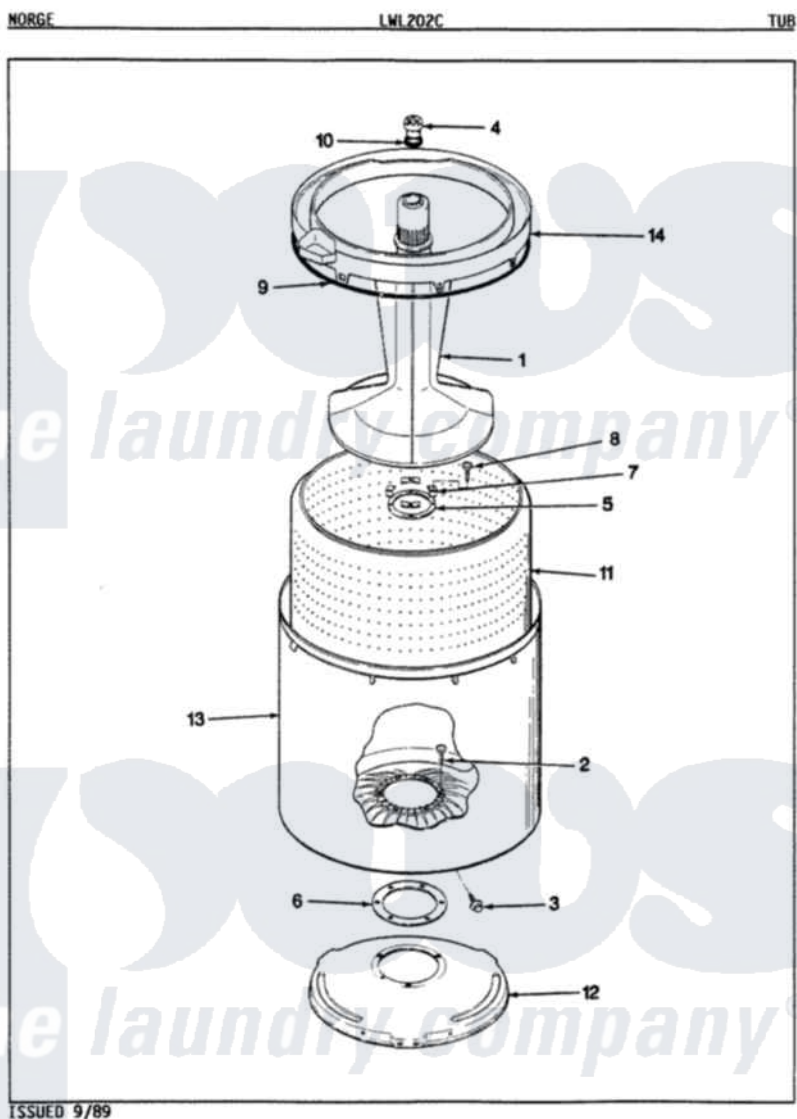

# Norge LWL202WC 05 - TUB (ORIG. REV. A)

Norge Residential Norge LWL202WC Washer Parts Parts Diagram 05 - TUB (ORIG. REV. A)  
 Click on the part number to view part

Item	Original Part Number	Replaced By	Status	Part Description
1	35-2371	<a href="#">33-4352</a>		Agitator
2	35-2062	<a href="#">21001063</a>		Screw, Shoulder
3	25-7914	<a href="#">22002933</a>		Screw
4	<a href="#">33-6241</a>			Cap
5	<a href="#">33-8959</a>			Gasket
6	<a href="#">35-2061</a>			Gasket, Tub To Housing
7	35-8799		Not Available	REINFORCEMENT PLATE
8	25-7783	<a href="#">4356852</a>		Screw
9	<a href="#">35-2328</a>			Seal, Tub Top
10	<a href="#">25-7330</a>			Rubber Washer
11	35-2381		Not Available	BASKET ASSY-WHITE
12	<a href="#">35-2023</a>			Tub Support
13	<a href="#">35-2038</a>			Tub
14	35-2262		Not Available	SHIELD, TUB TOP
"	35-2034		Not Available	TOP, TUB