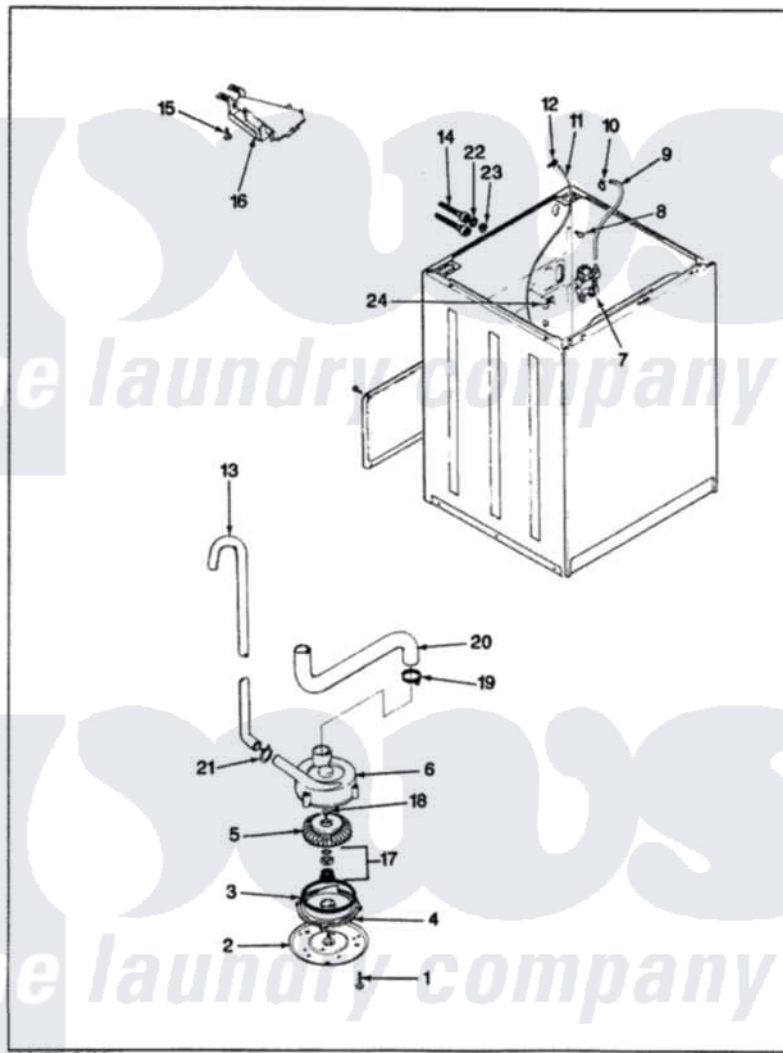

Norge LWL202WC 06 - WATER CARRYING & PUMP (ORIG. REV. A)

NORGE LWL202C WATER CARRYING & PUMP ASSEMBLY

ISSUED 9/89

Norge Residential Norge LWL202WC Washer Parts Parts Diagram 06 - WATER CARRYING & PUMP (ORIG. REV. A)
 Click on the part number to view part

Item	Original Part Number	Replaced By	Status	Part Description
1	25-7405	3196164		Screw
2	33-6035		Not Available	PLATE & PULLEY ASSY.
3	33-6032			Gasket
4	35-2058			Base, Pump
5	35-2057	35-6465		Pump Assem
6	35-2099	35-6465		Pump Assem
"	35-2056		Not Available	HOUSING, PUMP
7	25-7220			Clip, Cabinet Top
"	35-2374	35-2374N		Valve, Water
8	25-7867	596669		Clamp, Manifold
9	35-2378	12002749		Hose, Flume Kit
10	25-7867	596669		Clamp, Manifold
11	35-2261		Not Available	PAD, PRESSURE SWITCH HOSE
"	35-2321	21001748		Hose, Pressure Switch
12	33-6099			Clamp
13	33-9436	211704		Hose, Drain

14	33-7046	89503	Hose-Inlet
"	35-0873	76313	Hosefill
15	25-3092	90767	Screw, 8A X 3/8 HeX Washer Head Tapping
16	35-2051	21001760	Flume Assembly / Water Diverter
17	35-0707		Seal, Seat And "O" Ring
18	25-7894	W10001180	Screw
19	25-6069	Not Available	CORBIN CLAMP
20	35-2131	Not Available	HOSE, SUMP TO PUMP
21	25-7796	596669	Clamp, Manifold
22	25-7048		Washer
23	33-7313	33-4264N	Strainer And Washer Kit
24	25-7796	596669	Clamp, Manifold